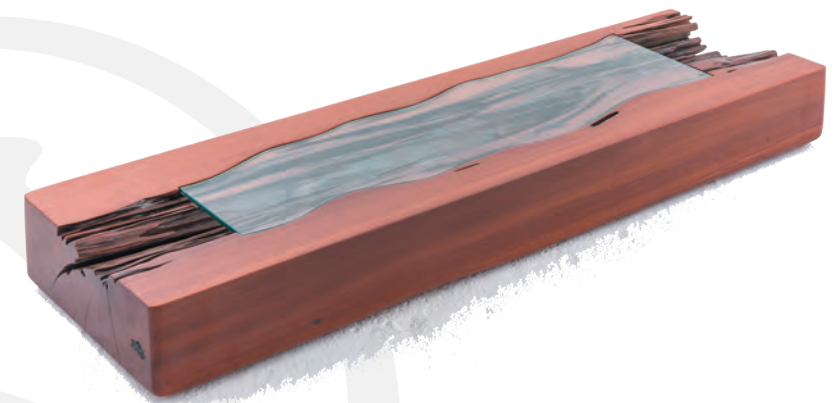

We live in a world that tends to use the Earth's resources for self-serving purposes, even at the cost of destroying the planet. Sustainable products are being welcomed as the population becomes more conscious of its impact on the planet.