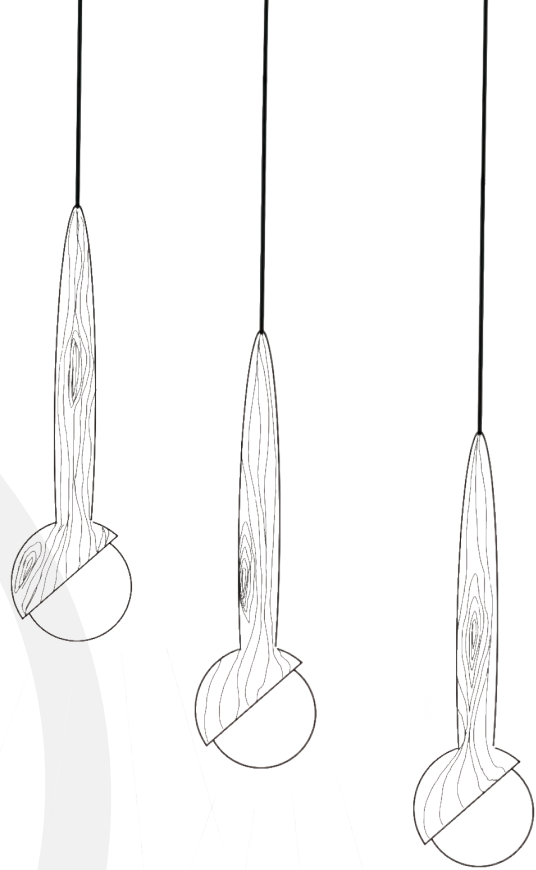

## Fusilli

Fusilli wall hanger, handmade, woodturned and easy to install.

## Cutting Boards

Bouille has the best selection of wood cutting boards, high-quality, durable, that withstand daily use.

Cutting boards can be made in a range of hardwood types.

Thoms

## Thoms Pendant

We like to think of pendant lighting as jewellery for a ceiling. Some pendant lights provide general lighting, while Thoms emit more directed light, with the adjustable dome.