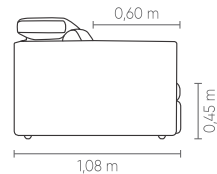

LUGO

1B1 (D/E)	ASS	ENC
0,80 m	1	1
0,90 m	1	1
1,00 m	1	1
1,10 m	1	1
1,20 m	1	1