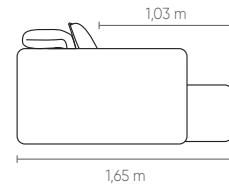

SOFT

1B1 (D/E)	ASS	DEC	ENC
0,70 m	1	2	1
0,80 m	1	2	1
0,90 m	1	2	1
1,00 m	1	2	1
1,10 m	1	2	1
1,20 m	1	2	1

SB1	ASS	DEC	ENC
0,70 m	1	2	1
0,80 m	1	2	1
0,90 m	1	2	1
1,00 m	1	2	1
1,10 m	1	2	1
1,20 m	1	2	1

CTO	ASS	DEC	ENC
1,15 x 1,15 m	1	3	2

CH 1B (D/E)	ASS	DEC	ENC
0,70 x 1,65 m	1	2	1
0,80 x 1,65 m	1	2	1
0,90 x 1,65 m	1	2	1
1,00 x 1,65 m	1	2	1
1,10 x 1,65 m	1	2	1
1,20 x 1,65 m	1	2	1