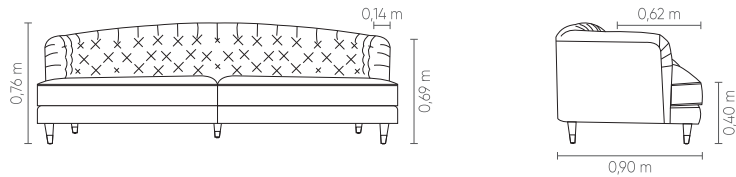

SAN SEBASTIAN

2B2	ASS
2,00 m	2
2,20 m	2
2,40 m	2
2,60 m	2
2,80 m	2
3,00 m	2

POL	ASS
1,10 m	2
1,20 m	2

Conforto EasyFit®.

Assento fixo com costura em pesponto simples e almofada de assento solta costurada com debrum composê. Encosto e braço fixos costurados com debrum composê e detalhes em ponto puxado. Pés em madeira nos acabamentos pintura laca e verniz. Ponteiros em aço carbono nos acabamentos cromado, pintura MTX e metalizada.

Medidas podem apresentar leves variações. Nos reservamos o direito de efetuar alterações sem consulta prévia.

EasyFit® comfort. Fixed seat and backrest cushions. Wooden base in lacquered or varnished finish. Carbon steel pointing feet in chromed, microtextured electrostatic or metallic painting.

Confort EasyFit®. Asiento y cojín de respaldo fijos. Base de madera en acabados de pintura lacada o barnizada. Punteras de las patas de acero al carbono disponibles en acabados cromado, pintura electroestática microtexturizada o metalizada.