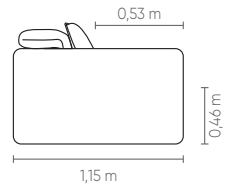

SOFT

1B1 (D/E)	ASS	DEC	ENC
0,70 m	1	2	1
0,80 m	1	2	1
0,90 m	1	2	1
1,00 m	1	2	1
1,10 m	1	2	1
1,20 m	1	2	1

SB1	ASS	DEC	ENC
0,70 m	1	2	1
0,80 m	1	2	1
0,90 m	1	2	1
1,00 m	1	2	1
1,10 m	1	2	1
1,20 m	1	2	1

CTO	ASS	DEC	ENC
1,15 x 1,15 m	1	3	2

CH 1B (D/E)	ASS	DEC	ENC
0,70 x 1,65 m	1	2	1
0,80 x 1,65 m	1	2	1
0,90 x 1,65 m	1	2	1
1,00 x 1,65 m	1	2	1
1,10 x 1,65 m	1	2	1
1,20 x 1,65 m	1	2	1