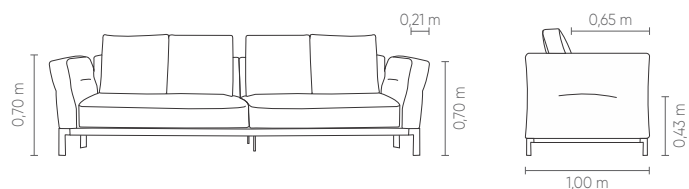

SAN LORENZO

2B3	ASS	DEC
2,28 m	3	6
2,58 m	3	6
2,88 m	3	6
3,18 m	3	6
3,48 m	3	6
3,78 m	3	6

2B2	ASS	DEC
1,85 m	2	4
2,05 m	2	4
2,25 m	2	4
2,45 m	2	4
2,65 m	2	4
2,85 m	2	4
3,05 m	2	4

1B1 (D/E)	ASS	DEC
1,03 m	1	2
1,13 m	1	2
1,23 m	1	2
1,33 m	1	2
1,43 m	1	2
1,53 m	1	2

1B2 (D/E)	ASS	DEC
1,84 m	2	4
2,04 m	2	4
2,24 m	2	4
2,44 m	2	4
2,64 m	2	4
2,84 m	2	4

1B3 (D/E)	ASS	DEC
2,10 m	3	6
2,40 m	3	6
2,70 m	3	6
3,00 m	3	6
3,30 m	3	6
3,60 m	3	6

SB1	ASS	DEC
0,82 m	1	2
0,92 m	1	2
1,02 m	1	2
1,12 m	1	2
1,22 m	1	2
1,32 m	1	2

CTO	ASS	DEC
1,00 m	1	2

CH 1B (D/E)	ASS	DEC
1,13 x 1,60 m	1	2
1,23 x 1,60 m	1	2
1,33 x 1,60 m	1	2
1,43 x 1,60 m	1	2

PUFF
0,82 x 0,60 m
0,92 x 0,60 m
1,02 x 0,60 m
1,12 x 0,60 m
1,22 x 0,60 m
1,32 x 0,60 m
1,42 x 0,60 m

PUFF CTO
1,00 x 1,00 m

Conforto Cozy*.
Assento fixo com almofada solta costurada com debrum composto. Encosto e braços fixos costurado com debrum composto. Almofada decorativa 50x50cm com costura em pesponto simples. Base em aço carbono nos acabamentos pintura MTX e metalizada.

Cozy*comfort. Fixed seat and loose backrest cushion. 50x50cm decorative cushion. Carbon steel bases available in microtextured electrostatic or metallic painting.

Confort Cozy*. Asiento fijo y cojín de respaldo suelto. Cojín decorativo de 50x50cm. Bases de acero al carbono disponibles con acabado en pintura electrostática microtexturizada o metalizada.

sentido do tecido das modulações

Medidas podem apresentar leves variações. Nos reservamos o direito de efetuar alterações sem consulta prévia.