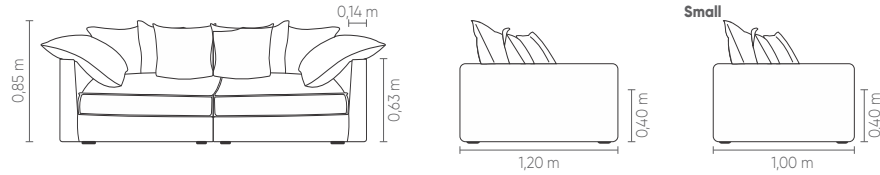

RIVAGE

1B1 (D/E)	ASS	BRA	DEC	ENC	SB1	ASS	DEC	ENC	CTO	DEC	ENC	CH SB	ASS	DEC	ENC	CH 1B (D/E)	ASS	BRA	DEC	ENC	SBBI (D/E)	ASS	DEC	ENC	PUFF	1B1 small (D/E)	ASS	BRA	DEC	ENC
1,20 m	1	1	3	1	1,06 m	1	3	1	1,20 x 1,20 m	3	2	1,06 x 1,60 m	1	3	1	1,20 x 1,40 m	1	1	3	1	1,26 m	1	2	1	1,00 m	1	1	2	1	
1,30 m	1	1	3	1	1,16 m	1	3	1				1,16 x 1,60 m	1	3	1	1,20 x 1,60 m	1	1	3	1	1,36 m	1	2	1	1,10 m	1	1	2	1	
1,40 m	1	1	3	1	1,26 m	1	3	1							1,30 x 1,40 m	1	1	3	1	1,46 m	1	2	1	1,20 m	1	1	2	1		
1,50 m	1	1	3	1	1,36 m	1	3	1							1,30 x 1,60 m	1	1	3	1	1,56 m	1	2	1	1,30 m	1	1	2	1		
1,60 m	1	1	3	1	1,46 m	1	3	1							1,40 x 1,40 m	1	1	3	1				1,40 m	1	1	2	1			
1,70 m	1	1	3	1	1,56 m	1	3	1																						

SBBI small (D/E)	ASS	DEC	ENC	SB1 small	ASS	DEC	ENC	CTO small	DEC	ENC
1,26 m	1	2	1	0,86 m	1	2	1	1,00 x 1,00 m	2	2
1,36 m	1	2	1	0,96 m	1	2	1			
1,46 m	1	2	1	1,06 m	1	2	1			
1,56 m	1	2	1	1,26 m	1	2	1			

Conforto Cozy*.
Assento, braço e encosto fixos costurados com fole 1,0cm.
Almofada de assento fixa costurada com fole 1,0cm.
Almofada de encosto solta costurada com fole 1,0cm e almofada de braço solta. Decorativa 60x60cm costurada com fole 1,0cm. Pés em polipropileno injetado na cor preta.

Cozy* comfort. Fixed seat and backrest. Loose backrest cushion and 60x60cm decorative cushions. Black injected polypropylene feet.

Confort Cozy*. Asiento y respaldo fijos. Cojín de respaldo suelto y cojines decorativos de 60x60cm. Patas de polipropileno inyectado color negro.

sentido do tecido das modulações

Medidas podem apresentar leves variações. Nos reservamos o direito de efetuar alterações sem consulta prévia.