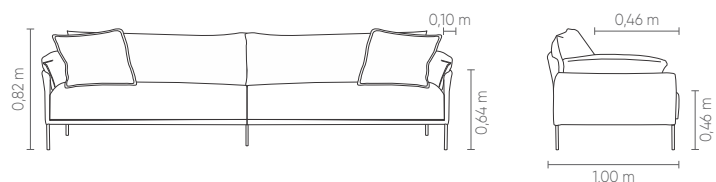

SAN ANDRES

2B2	ASS	BRA	ENC	LOMB	DEC
1,80 m	2	2	2	2	2
2,00 m	2	2	2	2	2
2,20 m	2	2	2	2	2
2,40 m	2	2	2	2	2
2,60 m	2	2	2	2	2
2,80 m	2	2	2	2	2
3,00 m	2	2	2	2	2

1B1 (D/E)	ASS	BRA	ENC	LOMB	DEC
1,00 m	1	1	1	1	1
1,10 m	1	1	1	1	1
1,20 m	1	1	1	1	1
1,30 m	1	1	1	1	1
1,40 m	1	1	1	1	1
1,50 m	1	1	1	1	1

1B2 (D/E)	ASS	BRA	ENC	LOMB	DEC
1,70 m	2	1	2	2	1
1,90 m	2	1	2	2	1
2,10 m	2	1	2	2	1
2,30 m	2	1	2	2	1
2,50 m	2	1	2	2	1
2,70 m	2	1	2	2	1

SB 1	ASS	ENC	LOMB
0,90 m	1	1	1
1,00 m	1	1	1
1,10 m	1	1	1
1,20 m	1	1	1
1,30 m	1	1	1
1,40 m	1	1	1

CTO	ASS	ENC	LOMB	DEC
0,95 m	1	2	2	1

CH 1B (D/E)	ASS	BRA	ENC	LOMB	DEC
1,10 x 1,60 m	1	1	1	1	1

CH 2B	ASS	BRA	ENC	LOMB	DEC
1,10 x 1,60 m	1	2	1	1	2

SB BI (D/E)	ASS	ENC	LOMB
1,40 m	1	1	1
1,50 m	1	1	1
1,60 m	1	1	1
1,70 m	1	1	1
1,80 m	1	1	1
1,90 m	1	1	1

Conforto Cozy®.

Assento fixo costurado com fole 1,0cm. Encosto e braços fixos revestido em couro e costurado com pesponto duplo e fole. Almofada de encosto e de braço solta costurada com fole 1,0cm. Almofada lombar costurada com fole 1,0cm e decorativa 55x55cm costurada com fole 1,0cm. Base em aço carbono nos acabamentos pintura MTX e pintura metalizada.

sentido do tecido das modulações

Medidas podem apresentar leves variações. Nos reservamos o direito de efetuar alterações sem consulta prévia.

Cozy® comfort. Fixed seat and backrest. Backrest and arms covered with natural leather. Loose backrest cushion and 55x55cm decorative cushion. Available carbon steel bases in microtextured electrostatic or metallic painting.

Confort Cozy®. Asiento y respaldo fijos, respaldo y brazos revestidos en cuero natural. Cojín de respaldo suelto y cojines decorativos de 55x55cm. Bases disponibles en acero al carbono con acabado de pintura electroestática microtexturizada o metalizada.