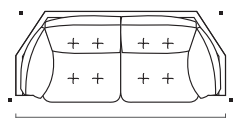

VIGO

2B2	ASS	ENC
2,20 m	2	2
2,40 m	2	2
2,60 m	2	2
2,80 m	2	2
3,00 m	2	2