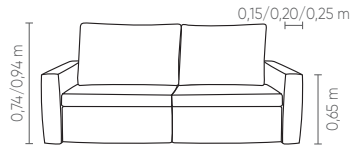

SOFT

1B1 (D/E)	ASS	DEC	ENC
0,70 m	1	2	1
0,80 m	1	2	1
0,90 m	1	2	1
1,00 m	1	2	1
1,10 m	1	2	1
1,20 m	1	2	1

SB1	ASS	DEC	ENC
0,70 m	1	2	1
0,80 m	1	2	1
0,90 m	1	2	1
1,00 m	1	2	1
1,10 m	1	2	1
1,20 m	1	2	1

CTO	ASS	DEC	ENC
1,15 x 1,15 m	1	3	2

CH 1B (D/E)	ASS	DEC	ENC
0,70 x 1,65 m	1	2	1
0,80 x 1,65 m	1	2	1
0,90 x 1,65 m	1	2	1
1,00 x 1,65 m	1	2	1
1,10 x 1,65 m	1	2	1
1,20 x 1,65 m	1	2	1

SBBI (D/E)	ASS	DEC	ENC
1,20 x 1,15 m	1	2	1
1,30 x 1,15 m	1	2	1
1,40 x 1,15 m	1	2	1
1,50 x 1,15 m	1	2	1
1,60 x 1,15 m	1	2	1
1,70 x 1,15 m	1	2	1

PUFF
0,70 x 1,15 m
0,80 x 1,15 m
0,90 x 1,15 m
1,00 x 1,15 m

PUFF CTO
1,15 x 1,15 m

Conforto Cozy®.

Assento retrátil com abertura de 50cm e costura em pesponto simples. Almofada fixa com faixa costurada em pesponto simples e fole composê. Encosto reclinável com costura em pesponto simples e detalhes com ponto puxado. Braço fixo com costura em pesponto simples. Almofadas nas opções de encosto solta ou decorativa quadrada 55x55cm com costura em pesponto simples e fole composê. Pés em polipropileno injetado na cor preta. Opção de CTO com ou sem catraca de encosto.

sentido do tecido das modulações

Medidas podem apresentar leves variações. Nos reservamos o direito de efetuar alterações sem consulta prévia.

Cozy® Comfort. Retractable seating with 50cm opening. Reclining backrest. Available option with backrest cushion or 55x55cm decorative cushions. Black injected polypropylene feet. Option of corner with or without backrest recliner mechanism.

Confort Cozy®, Asiento retráctil con apertura de 50cm. Respaldo reclinable. Disponible opción de cojines de respaldo o cojines decorativos 55x55cm. Patas de polipropileno inyectado color negro. Opción de canto con o sin mecanismo de respaldo reclinable.