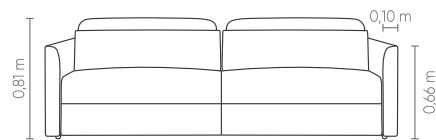

LUGO

1B1 (D/E)	ASS	ENC
0,80 m	1	1
0,90 m	1	1
1,00 m	1	1
1,10 m	1	1
1,20 m	1	1

SB 1	ASS	ENC
0,80 m	1	1
0,90 m	1	1
1,00 m	1	1
1,10 m	1	1
1,20 m	1	1

POL	ASS	ENC
1,00 m	1	1

Conforto Cozy®.

Assento e encosto com mecanismo reclinador elétrico com dois motores, com costura em pesponto simples. Almofada de assento e braço fixos com costura em pesponto simples. Pés em polipropileno injetado na cor preta.

Medidas podem apresentar leves variações. Nos reservamos o direito de efetuar alterações sem consulta prévia.

Cozy® comfort. Seating and backrest with automated retractable system. Black injected polypropylene feet.

Confort Cozy®. Asiento y respaldo con sistema automatizado reclinable. Patas de polipropileno inyectado color negro.

Century

COZY®
by Century