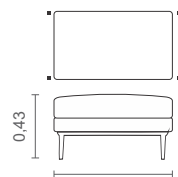

PUFF
0,82 x 0,60 m
0,92 x 0,60 m
1,02 x 0,60 m
1,12 x 0,60 m
1,22 x 0,60 m
1,32 x 0,60 m
1,42 x 0,60 m