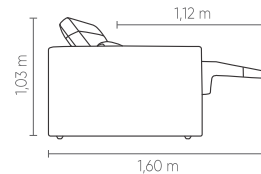

LUGO

1B1 (D/E)	ASS	ENC
0,80 m	1	1
0,90 m	1	1
1,00 m	1	1
1,10 m	1	1
1,20 m	1	1

SB 1	ASS	ENC
0,80 m	1	1
0,90 m	1	1
1,00 m	1	1
1,10 m	1	1
1,20 m	1	1