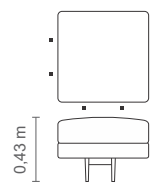

PUFF CTO
1,00 x 1,00 m

Conforto Cozy*.
Assento fixo com almofada solta costurada com debrum composto. Encosto e braços fixos costurado com debrum composto. Almofada decorativa 50x50cm com costura em pesponto simples. Base em aço carbono nos acabamentos pintura MTX e metalizada.

Cozy*comfort. Fixed seat and loose backrest cushion. 50x50cm decorative cushion. Carbon steel bases available in microtextured electrostatic or metallic painting.

Confort Cozy*. Asiento fijo y cojín de respaldo suelto. Cojín decorativo de 50x50cm. Bases de acero al carbono disponibles con acabado en pintura electrostática microtexturizada o metalizada.

sentido do tecido das modulações

Medidas podem apresentar leves variações. Nos reservamos o direito de efetuar alterações sem consulta prévia.