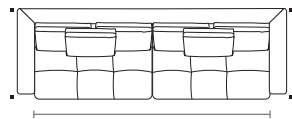

NORMANDIA

2B2	ASS	ENC
2,00 m	2	6
2,20 m	2	6
2,40 m	2	6
2,60 m	2	6
2,80 m	2	6