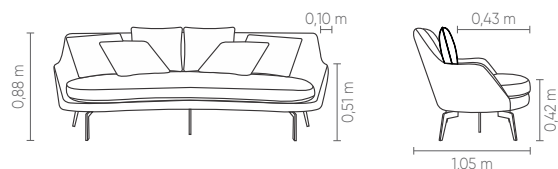

VILLACH

2B1	ASS	DEC
1,80m	1	5
2,00m	1	5
2,20m	1	5
2,40m	1	6
2,60m	1	6
2,80m	1	8
3,00m	1	8
3,20m	1	10
3,40m	1	10
3,60m	1	12

1B1 (D/E)	ASS	DEC
1,20 m	1	3
1,30 m	1	3
1,40 m	1	4
1,50 m	1	4
1,60 m	1	5
1,70 m	1	5
1,80 m	1	6