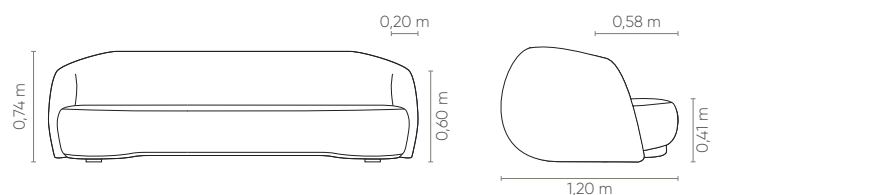

OTOPENI

2B1

2,40 x 1,20 m
2,60 x 1,20 m
2,80 x 1,20 m
3,00 x 1,20 m
3,20 x 1,20 m
3,40 x 1,20 m
3,60 x 1,20 m

1B1 (D/E)

1,20 x 1,20 m
1,30 x 1,20 m
1,40 x 1,20 m
1,50 x 1,20 m
1,60 x 1,20 m
1,70 x 1,20 m
1,80 x 1,20 m

PUFF

1,20 x 0,75 m
1,40 x 0,80 m
1,60 x 0,80 m
1,80 x 0,80 m
2,00 x 0,85 m
2,20 x 0,85 m
2,40 x 0,85 m