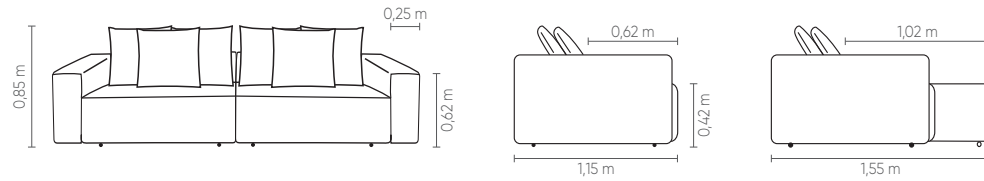

NORMANDIA

2B2	ASS	ENC
2,00 m	2	6
2,20 m	2	6
2,40 m	2	6
2,60 m	2	6
2,80 m	2	6

1B1 (D/E)	ASS	ENC
1,00 m	1	3
1,10 m	1	3
1,20 m	1	3
1,30 m	1	3
1,40 m	1	3

SB 1	ASS	ENC
0,75 m	1	3
0,85 m	1	3
0,95 m	1	3
1,05 m	1	3
1,15 m	1	3

CTO	ASS	ENC
1,15 x 1,15 m	1	3

CH 1B (D/E)	ASS	ENC
1,00 x 1,55 m	1	3
1,10 x 1,55 m	1	3
1,20 x 1,55 m	1	3
1,30 x 1,55 m	1	3
1,40 x 1,55 m	1	3

PUFF
1,00 x 1,15 m

Conforto Cozy®.

Pés em polipropileno injetado na cor preta. Assento retrátil com abertura de 40cm e detalhes em ponto puxado. Encosto fixo com almofada de encosto solta 60x60cm. Braço fixo.

Cozy Comfort. Retractable seating with 40cm opening, 60x60cm backrest and decorative cushions. Black injected polypropylene feet.

Conforto Cozy®. Asiento retráctil con apertura de 40cm. Cojines de respaldo y decorativos 60x60cm. Patas de polipropileno inyectado color negro.

Medidas podem apresentar leves variações. Nos reservamos o direito de efetuar alterações sem consulta prévia.