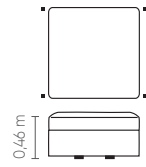

PUFF CTO
1,15 x 1,15 m

Conforto Cozy®.

Assento retrátil com abertura de 50cm e costura em pesponto simples. Almofada fixa com faixa costurada em pesponto simples e fole composê. Encosto reclinável com costura em pesponto simples e detalhes com ponto puxado. Braço fixo com costura em pesponto simples. Almofadas nas opções de encosto solta ou decorativa quadrada 55x55cm com costura em pesponto simples e fole composê. Pés em polipropileno injetado na cor preta. Opção de CTO com ou sem catraca de encosto.

sentido do tecido das modulações

Medidas podem apresentar leves variações. Nos reservamos o direito de efetuar alterações sem consulta prévia.

Cozy® Comfort. Retractable seating with 50cm opening. Reclining backrest. Available option with backrest cushion or 55x55cm decorative cushions. Black injected polypropylene feet. Option of corner with or without backrest recliner mechanism.

Confort Cozy®, Asiento retráctil con apertura de 50cm. Respaldo reclinable. Disponible opción de cojines de respaldo o cojines decorativos 55x55cm. Patas de polipropileno inyectado color negro. Opción de canto con o sin mecanismo de respaldo reclinable.