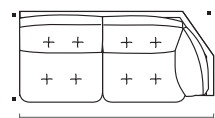

1B2 (D/E)	ASS	ENC
1,98 m	2	2
2,18 m	2	2
2,38 m	2	2
2,58 m	2	2
2,78 m	2	2