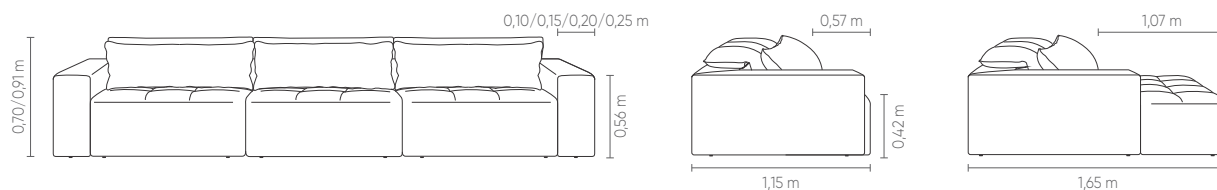

PROENÇA

1B1 (D/E)	ASS	ENC	LOMB
0,70 m	1	1	1
0,80 m	1	1	1
0,90 m	1	1	1
1,00 m	1	1	1
1,10 m	1	1	1
1,20 m	1	1	1

SB 1	ASS	ENC	LOMB
0,70 m	1	1	1
0,80 m	1	1	1
0,90 m	1	1	1
1,00 m	1	1	1
1,10 m	1	1	1
1,20 m	1	1	1

CTO	ASS	DEC
1,15 x 1,15 m	1	3

CH 1B (D/E)	ASS	ENC	LOMB
0,70 x 1,65 m	1	1	1
0,80 x 1,65 m	1	1	1
0,90 x 1,65 m	1	1	1
1,00 x 1,65 m	1	1	1
1,10 x 1,65 m	1	1	1
1,20 x 1,65 m	1	1	1

SBBI (D/E)	ASS	ENC	LOMB
1,30 x 1,15 m	1	1	1
1,40 x 1,15 m	1	1	1
1,50 x 1,15 m	1	1	1
1,60 x 1,15 m	1	1	1
1,70 x 1,15 m	1	1	1
1,80 x 1,15 m	1	1	1

Conforto Slim®.

Assento retrátil com abertura de 50cm, costura em pesponto simples e detalhes em ponto puxado. Encosto reclinável com costura em debrum composê e detalhes em ponto puxado. Braço desmontável com costura em debrum composê. Almofada lombar 40cm de altura com costura em debrum composê e decorativa 55x55cm apenas nos módulos CTO. Pés em polipropileno injetado na cor preta. Opção de CTO com ou sem catraca de encosto.

sentido do tecido
das modulações

Medidas podem apresentar leves variações. Nos reservamos o direito de efetuar alterações sem consulta prévia.

Slim®Comfort. Retractable seating with 50cm opening. Reclining backrest and lumbar cushions. Detachable arms. Black injected polypropylene feet. Option of corner with or without backrest recliner mechanism.

Confort Slim®. Asiento retráctil con apertura de 50cm. Respaldo reclinable y cojin lumbar. Brazos desmontable. Patas de polipropileno inyectado color negro. Opción de canto con o sin mecanismo de respaldo reclinable.