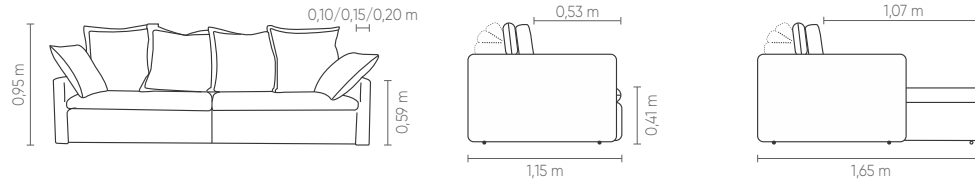

DOM

1B1 (D/E)	ASS	BRA	DEC
0,70 m	1	1	2
0,80 m	1	1	2
0,90 m	1	1	2
1,00 m	1	1	2
1,10 m	1	1	2
1,20 m	1	1	2

SB1	ASS	DEC
0,70 m	1	2
0,80 m	1	2
0,90 m	1	2
1,00 m	1	2
1,10 m	1	2
1,20 m	1	2

CTO	ASS	DEC
1,15 x 1,15 m	1	3

CH 1B (D/E)	ASS	BRA	DEC
0,70 x 1,65 m	1	1	2
0,80 x 1,65 m	1	1	2
0,90 x 1,65 m	1	1	2
1,00 x 1,65 m	1	1	2
1,10 x 1,65 m	1	1	2
1,20 x 1,65 m	1	1	2

SBBI (D/E)	ASS	DEC
1,30 x 1,15 m	1	2
1,40 x 1,15 m	1	2
1,50 x 1,15 m	1	2
1,60 x 1,15 m	1	2
1,70 x 1,15 m	1	2
1,80 x 1,15 m	1	2

Conforto EasyFit*.

Pés em polipropileno injetado na cor preta. Assento retrátil com abertura de 50cm. Almofada fixa com costura em pesponto simples e detalhes em ponto puxado, almofada solta 65x65cm costurada com fole 4,0cm e decorativa 75x75cm costurada com fole 4,0cm. Encosto reclinável com costura em pesponto simples. Braço fixo com costura em pesponto simples e opção de escolha de largura. Opção de CTO com ou sem catraca de encosto.

EasyFit* comfort. Retractable seating with 50cm opening. Reclining backrest and option to choose arm width. 75x75cm Backrest cushions and 65x65cm decorative cushions. Black injected polypropylene feet. Option of corner with or without backrest recliner mechanism.

Confort EasyFit*. Asiento retráctil con apertura de 50cm. Respaldo reclinable y opción para elegir el ancho de los brazos. Cojines de respaldo 75x75cm y cojines decorativos 65x65cm. Patas de polipropileno injetado color negro. Opción de canto con o sin mecanismo de respaldo reclinable.

sentido do tecido
das modulações

Medidas podem apresentar leves variações. Nos reservamos o direito de efetuar alterações sem consulta prévia.

Century

EasyFit®
by Century