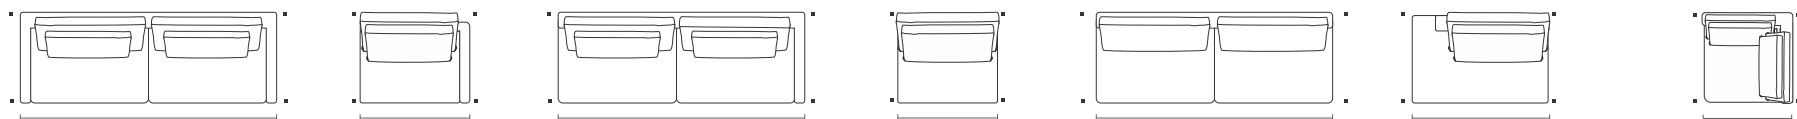

FOURTUNE NEW

2B2	ASS	ENC	LOM
1,80 m	2	2	2
2,00 m	2	2	2
2,20 m	2	2	2
2,40 m	2	2	2
2,60 m	2	2	2
2,80 m	2	2	2
3,00 m	2	2	2

1B1 (D/E)	ASS	ENC	LOM
1,00 m	1	1	1
1,10 m	1	1	1
1,20 m	1	1	1
1,30 m	1	1	1
1,40 m	1	1	1
1,50 m	1	1	1

1B2 (D/E)	ASS	ENC	LOM
1,70 m	2	2	2
1,90 m	2	2	2
2,10 m	2	2	2
2,30 m	2	2	2
2,50 m	2	2	2
2,70 m	2	2	2

SB1	ASS	ENC	LOM
0,90 m	1	1	1
1,00 m	1	1	1
1,10 m	1	1	1
1,20 m	1	1	1
1,30 m	1	1	1
1,40 m	1	1	1

SB2	ASS	ENC	LOM
1,60 m	2	2	2
1,80 m	2	2	2
2,00 m	2	2	2
2,20 m	2	2	2
2,40 m	2	2	2
2,60 m	2	2	2

SBBI (D/E)	ASS	ENC	LOM
1,40 x 0,95 m	1	1	1
1,50 x 0,95 m	1	1	1
1,60 x 0,95 m	1	1	1
1,70 x 0,95 m	1	1	1
1,80 x 0,95 m	1	1	1
1,90 x 0,95 m	1	1	1

CTO	ASS	ENC	LOM
0,95 x 0,95 m	1	2	2

CH SB	ASS	ENC	LOM
0,90 x 1,60 m	1	1	1
1,00 x 1,60 m	1	1	1
1,10 x 1,60 m	1	1	1
1,20 x 1,60 m	1	1	1
1,30 x 1,60 m	1	1	1

CH 1B (D/E)	ASS	ENC	LOM
1,00 x 1,60 m	1	1	1
1,10 x 1,60 m	1	1	1
1,20 x 1,60 m	1	1	1
1,30 x 1,60 m	1	1	1

CEV (D/E)	ASS	ENC	LOM
0,95 x 1,80 m	1	2	2
0,95 x 2,00 m	1	2	2
0,95 x 2,20 m	1	3	3
0,95 x 2,40 m	1	3	3
0,95 x 2,60 m	1	3	3
0,95 x 2,80 m	1	3	3

Conforto EasyFit*. Assento com almofada fixa costurada em pesponto simples. Encosto e braços fixos com costura em pesponto simples. Almofada de encosto solta e almofada lombar com 40cm de altura. Pés em polipropileno injetado na cor preta.

EasyFit* comfort. Fixed seat, fixed backrest cushion and lumbar decorative cushion. Black color injected polypropylene feet.

Confort EasyFit* Asiento fijo, cojín de respaldo fijo y cojín decorativo lumbar. Patas de polipropileno inyectado color negro.

sentido do tecido das modulações

Medidas podem apresentar leves variações. Nos reservamos o direito de efetuar alterações sem consulta prévia.