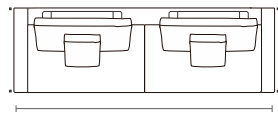

CAGLIARI

2B2	ASS	ENC	DEC
2,10 m	2	2	2
2,30 m	2	2	2
2,50 m	2	2	2
2,70 m	2	2	2
2,90 m	2	2	2
3,10 m	2	2	2