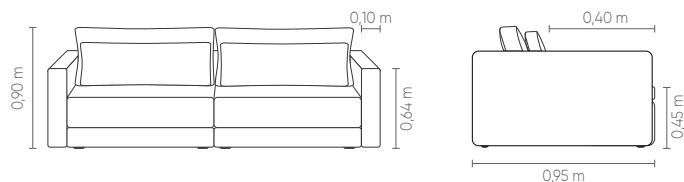

FOURTUNE NEW

2B2	ASS	ENC	LOM
1,80 m	2	2	2
2,00 m	2	2	2
2,20 m	2	2	2
2,40 m	2	2	2
2,60 m	2	2	2
2,80 m	2	2	2
3,00 m	2	2	2

1B1 (D/E)	ASS	ENC	LOM
1,00 m	1	1	1
1,10 m	1	1	1
1,20 m	1	1	1
1,30 m	1	1	1
1,40 m	1	1	1
1,50 m	1	1	1

1B2 (D/E)	ASS	ENC	LOM
1,70 m	2	2	2
1,90 m	2	2	2
2,10 m	2	2	2
2,30 m	2	2	2
2,50 m	2	2	2
2,70 m	2	2	2

SB1	ASS	ENC	LOM
0,90 m	1	1	1
1,00 m	1	1	1
1,10 m	1	1	1
1,20 m	1	1	1
1,30 m	1	1	1
1,40 m	1	1	1

SB2	ASS	ENC	LOM
1,60 m	2	2	2
1,80 m	2	2	2
2,00 m	2	2	2
2,20 m	2	2	2
2,40 m	2	2	2
2,60 m	2	2	2

SBBI (D/E)	ASS	ENC	LOM
1,40 x 0,95 m	1	1	1
1,50 x 0,95 m	1	1	1
1,60 x 0,95 m	1	1	1
1,70 x 0,95 m	1	1	1
1,80 x 0,95 m	1	1	1
1,90 x 0,95 m	1	1	1

CTO	ASS	ENC	LOM
0,95 x 0,95 m	1	2	2

CH SB	ASS	ENC	LOM
0,90 x 1,60 m	1	1	1
1,00 x 1,60 m	1	1	1
1,10 x 1,60 m	1	1	1
1,20 x 1,60 m	1	1	1
1,30 x 1,60 m	1	1	1

CH 1B (D/E)	ASS	ENC	LOM
1,00 x 1,60 m	1	1	1
1,10 x 1,60 m	1	1	1
1,20 x 1,60 m	1	1	1
1,30 x 1,60 m	1	1	1

CEV (D/E)	ASS	ENC	LOM
0,95 x 1,80 m	1	2	2
0,95 x 2,00 m	1	2	2
0,95 x 2,20 m	1	3	3
0,95 x 2,40 m	1	3	3
0,95 x 2,60 m	1	3	3
0,95 x 2,80 m	1	3	3

Conforto EasyFit*. Assento com almofada fixa costurada em pesponto simples. Encosto e braços fixos com costura em pesponto simples. Almofada de encosto solta e almofada lombar com 40cm de altura. Pés em polipropileno injetado na cor preta.

EasyFit* comfort. Fixed seat, fixed backrest cushion and lumbar decorative cushion. Black color injected polypropylene feet.

Confort EasyFit* Asiento fijo, cojín de respaldo fijo y cojín decorativo lumbar. Patas de polipropileno inyectado color negro.

sentido do tecido das modulações

Medidas podem apresentar leves variações. Nos reservamos o direito de efetuar alterações sem consulta prévia.