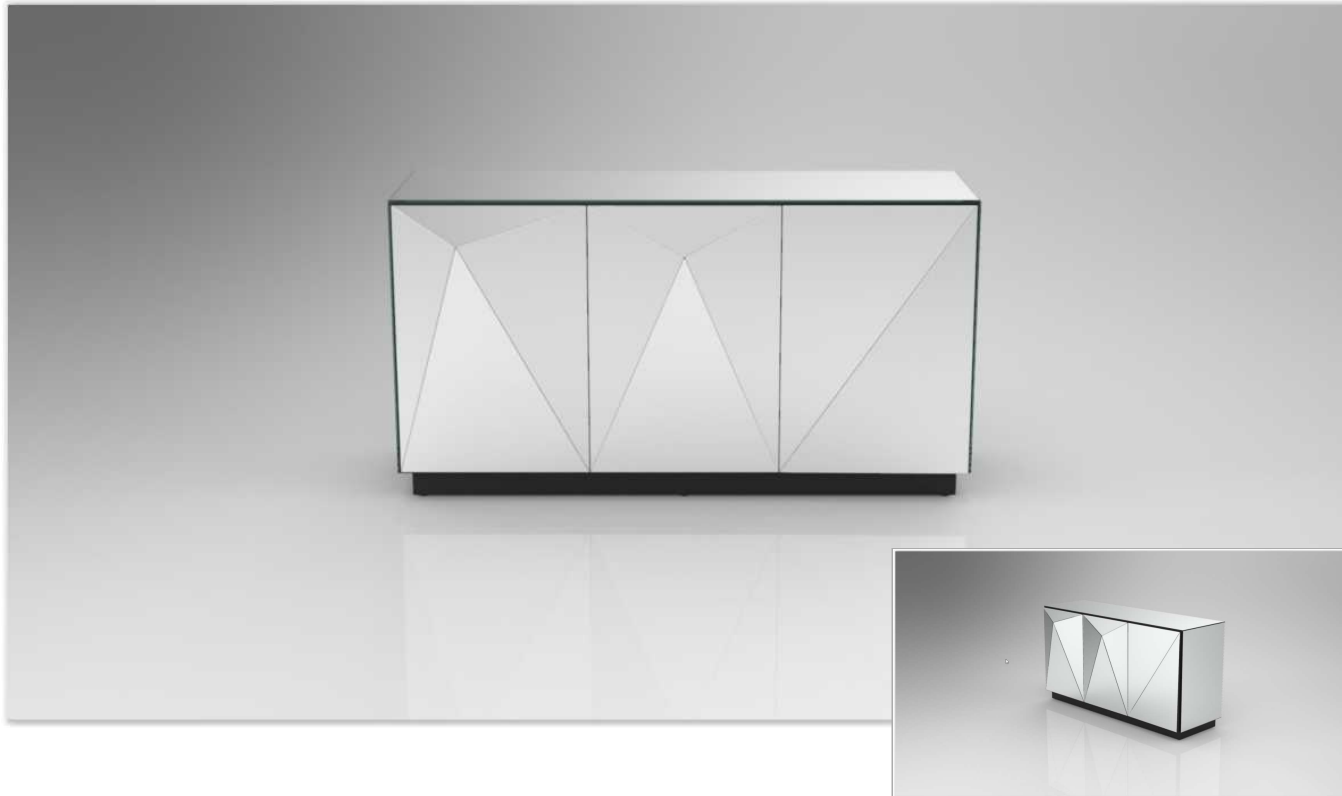

VMBF 8000 | SIDEBBOARD

FEATURES:

BASE: MDF COATED IN MIRROR OR COLOR GLASS

SIDES: MIRRORED OR COLORED GLASS

SIDES THICKNESS: 03MM

BEZEL THICKNESS: FACETED FACETING

EXTERNAL BACK FINISH: MATTE LACQUER | FOR MORE CHECK ACCESSORIES

INTERNAL FINISHES: GLASS SHELVES | MIRRORED INTERIOR

LIGHTING: OPTIONAL | CHECK ACCESSORIES

ACABAMENTO DAS GAVETAS: INTERNAL OPTIONAL DRAWER | CHECK ACCESSORIES

ACABAMENTO DAS PORTAS: COATED IN MIRROR OR COLORED GLASS IN PYRAMIDAL EFFECT

OPENING SYSTEM: TOUCH BEAM OPENING SYSTEM

TABLE TOP: COATED IN MIRROR OR COLORED GLASS

GLASS THICKNESS: 04MM

LAPIDATION MODE: FACETED FACETING

BASE FINISHES

ALL LACQUER COLORS IN OUR SHOWCASE

METAL FINISHES

GLASS FINISHES

OUR COLORED GLASSES | + 20%

BRONZE AND FUMÉ MIRRORS | + 20%

STANDARD MIRROR: SILVER

STANDARD MEASURE LENGTH - 150 CM

PROFUNDITY - 50 CM

HEIGHT - 80 CM **AVAILABLE MEASURES** MINIMUM

DEPTH: 40 CM

MAXIMUM DEPTH: 60 CM

MINIMUM LENGTH: 100 CM

MAXIMUM LENGTH: 250 CM

SPECIAL SIZES ON REQUEST

Designer | Ville Art Studio