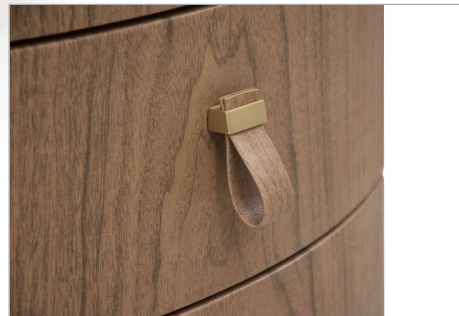

VMCD 7066 | ELLIPSE | NIGHTSTAND | LEATHER EDITION

Designer | Maicon Maccagnan

FEATURES:

BASE: LEATHER COATED MDF

METAL FINISHES: GOLD

SIDES: COATED IN RETREAT CROC LEATHER

ACABAMENTO DO FUNDO: LEATHER COATING

INTERNAL FINISHES: MATTE LACQUER | DRAWERS
INNER PART

ACABAMENTO DAS GAVETAS: COATED IN
RECONSTITUTED CROC LEATHER | INVISIBLE INNER
SLIDES

HANDLE: LEATHER HOOP WITH TONED METAL

TABLE TOP: COATED IN MIRROR OR COLORED
GLASS

GLASS THICKNESS: 04MM

LAPIDATION MODE: FACETED FACETING

BASE FINISHES

ALL LACQUER COLORS IN OUR SHOWCASE

METAL FINISHES

LEATHER FINISHES

ALL OUR RETREAT CROC LEATHER OPTIONS

GLASS FINISHES

OUR ENTIRE LINE OF COLORED GLASSES AT NO
ADDITIONAL COST

ÂMBAR AND FUMÉ MIRRORS AT NO ADDITIONAL
COST

STANDARD MEASURE LENGTH - 70 CM

PROFUNDITY - 50 CM

HEIGHT - 60 CM