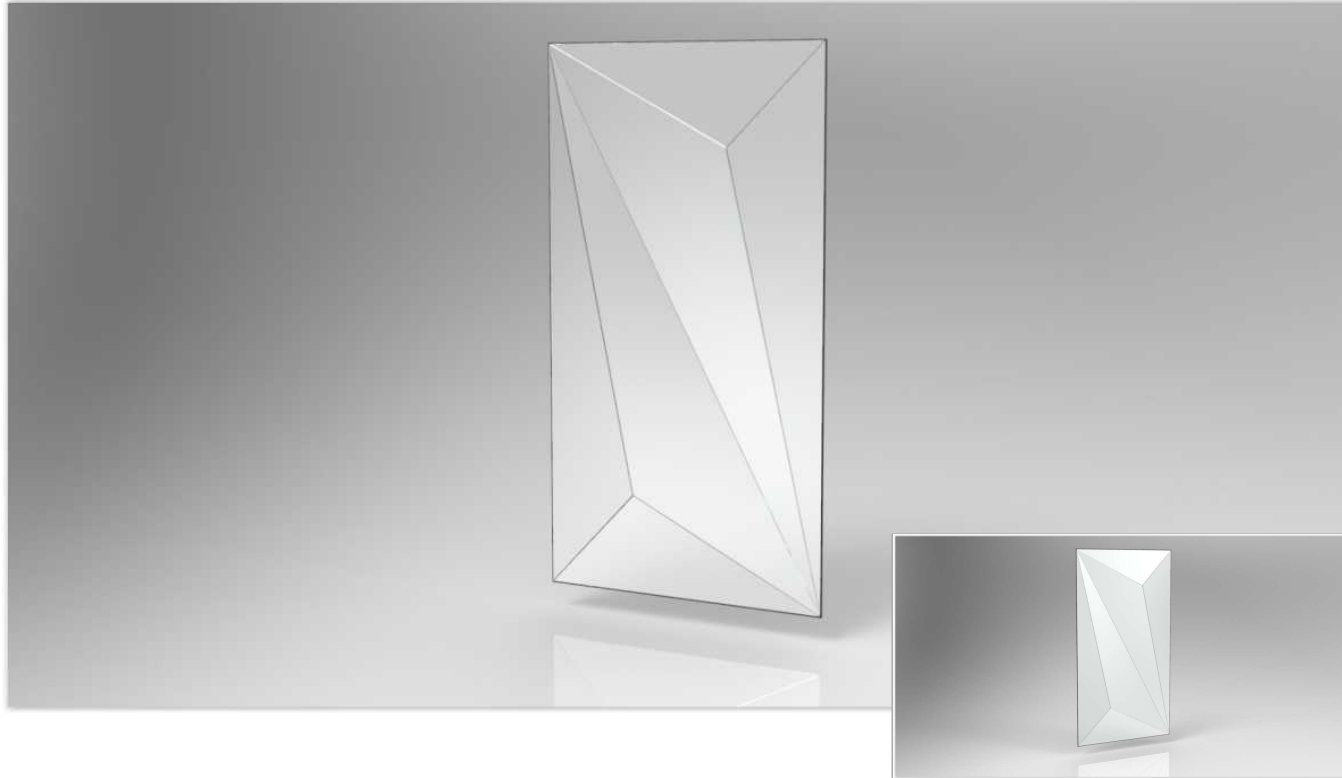

ES 9000 | MIRROR

FEATURES:

BASE: MIRROR COATED MDF

SIDES: LACQUERED

SIDES THICKNESS: 40MM

GLASSES | MIRRORS: 3MM

GLASS | MIRRORS LAPIDATION MODE: FACETED
FACETING

BASE FINISHES

METAL FINISHES

GLASS FINISHES

BRONZE AND FUMÉ MIRRORS | + 20%

STANDARD MIRROR: SILVER

STANDARD MEASURE WIDTH - 120 CM

HEIGHT - 220 CM **AVAILABLE MEASURES** MINIMUM

WIDTH: 90 CM

MAXIMUM WIDTH: 120 CM

MINIMUM HEIGHT: 150 CM

MAXIMUM HEIGHT: 220 CM

SPECIAL SIZES ON REQUEST

Designer | Maicon Maccagnan