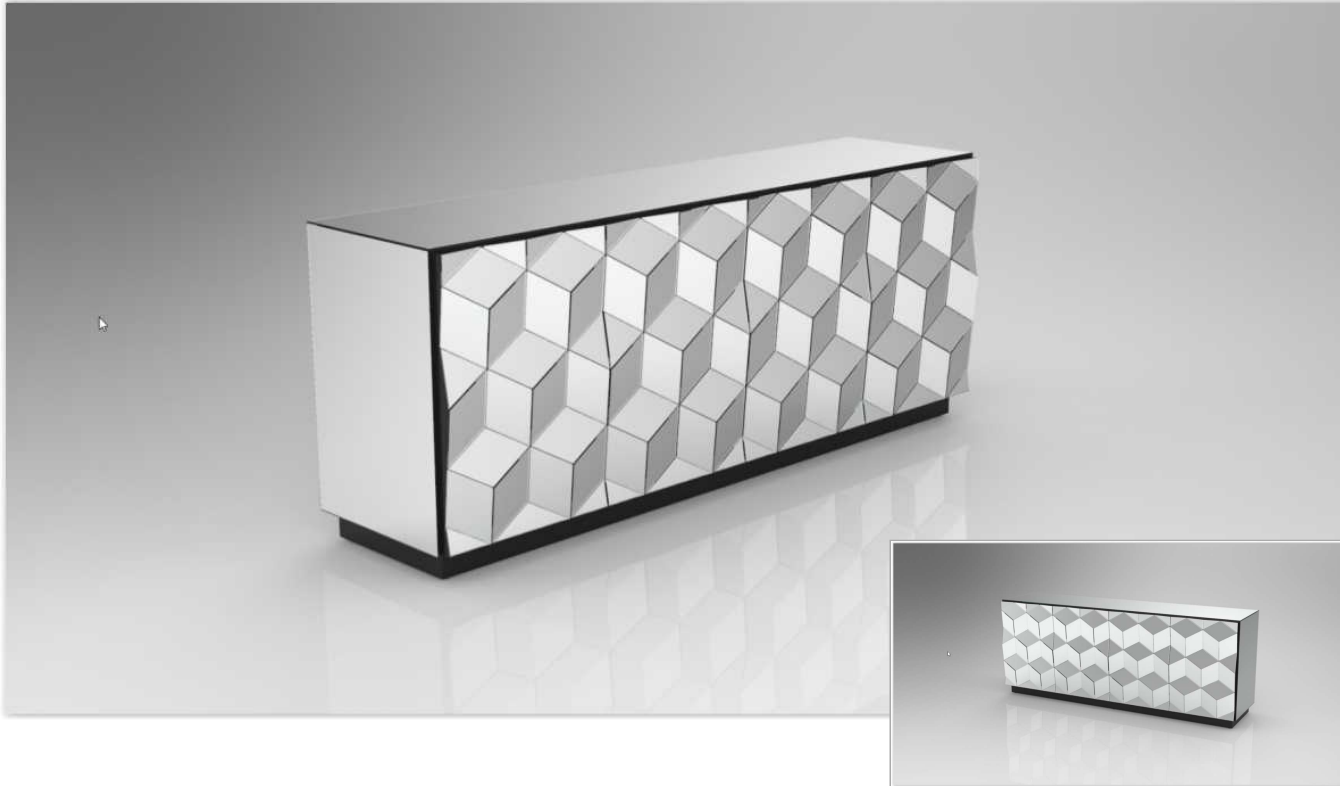

VMBF 8011 | BUFFET

FEATURES:

BASE: MDF COATED IN MIRROR OR COLOR GLASS

SIDES: MIRRORED OR COLORED GLASS

SIDES THICKNESS: 04MM

BEZEL THICKNESS: FACETED FACETING

ACABAMENTO DO FUNDO: MATTE LACQUER | FOR MORE CHECK ACCESSORIES

INTERNAL FINISHES: GLASS SHELVES | MIRRORED INTERIOR

LIGHTING: OPTIONAL | CHECK ACCESSORIES

ACABAMENTO DAS GAVETAS: INTERNAL OPTIONAL DRAWER | CHECK ACCESSORIES

ACABAMENTO DAS PORTAS: GEOMETRIC DESIGN GLASS

PORTAS COPLANARES: SLIDING DOOR OPENING SYSTEM

TABLE TOP: COATED IN MIRROR OR COLORED GLASS

GLASS THICKNESS: 04MM

LAPIDATION MODE: FACETED FACETING

BASE FINISHES

ALL LACQUER COLORS IN OUR SHOWCASE

METAL FINISHES

GLASS FINISHES

OUR COLORED GLASSES | + 20%

BRONZE AND FUMÉ MIRRORS | + 20%

STANDARD MIRROR: SILVER

STANDARD MEASURE LENGTH - 200 CM

PROFUNDITY - 50 CM

HEIGHT - 80 CM **AVAILABLE MEASURES** MINIMUM

DEPTH: 50 CM

MAXIMUM DEPTH: 60 CM

MINIMUM LENGTH: 100 CM

MAXIMUM LENGTH: 200 CM

SPECIAL SIZES ON REQUEST

Designer | Maicon Maccagnan