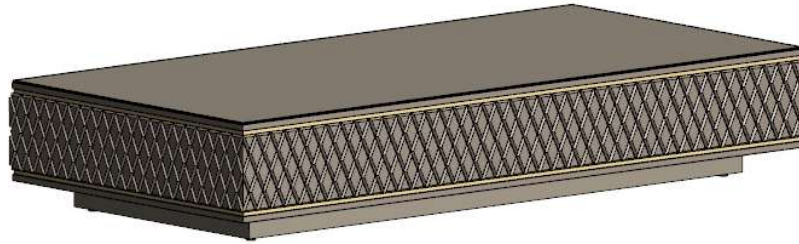

VMC 6156 | COFFEE TABLE | LEATHER EDITION

FEATURES:

BASE: LEATHER COATED MDF

METAL FINISHES: GOLD

SIDES: COATED IN SYNTHETIC LEATHER

TABLE TOP: COATED IN MIRROR OR COLORED GLASS

GLASS THICKNESS: 04MM

LAPIDATION MODE: FACETED FACETING

METAL FINISHES

LEATHER FINISHES

GLASS FINISHES

OUR ENTIRE LINE OF COLORED GLASSES AT NO ADDITIONAL COST

ÂMBAR AND FUMÉ MIRRORS AT NO ADDITIONAL COST

STANDARD MEASURE LENGTH - 160 CM

PROFUNDITY - 80 CM

HEIGHT - 30 CM **AVAILABLE MEASURES** MINIMUM

DEPTH: 80 CM

MAXIMUM DEPTH: 150 CM

MINIMUM LENGTH: 120 CM

MAXIMUM LENGHT: 200 CM

SPECIAL SIZES ON REQUEST

Designer | Maicon Maccagnan