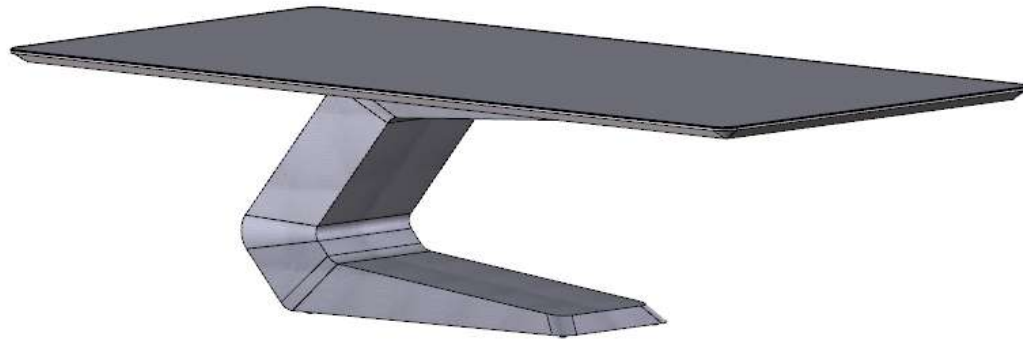

VMJ 6484 | DINING TABLE | LEATHER EDITION

FEATURES:

BASE: LEATHER COATED METAL BASE

TABLE TOP: COATED IN MIRROR OR COLORED GLASS

GLASS THICKNESS: 04MM

LAPIDATION MODE: FACETED FACETING

METAL FINISHES

LEATHER FINISHES

ALL OUR RETREAT CROC LEATHER OPTIONS

GLASS FINISHES

OUR ENTIRE LINE OF COLORED GLASSES AT NO ADDITIONAL COST

ÂMBAR AND FUMÉ MIRRORS AT NO ADDITIONAL COST

STANDARD MEASURE LENGTH - 320 CM

PROFUNDITY - 120 CM

HEIGHT - 76 CM **AVAILABLE MEASURES** MINIMUM

DEPTH: 120 CM

MAXIMUM DEPTH: 150 CM

MINIMUM LENGTH: 280 CM

MAXIMUM LENGTH: 320 CM

SPECIAL SIZES ON REQUEST

Designer | Maicon Maccagnan