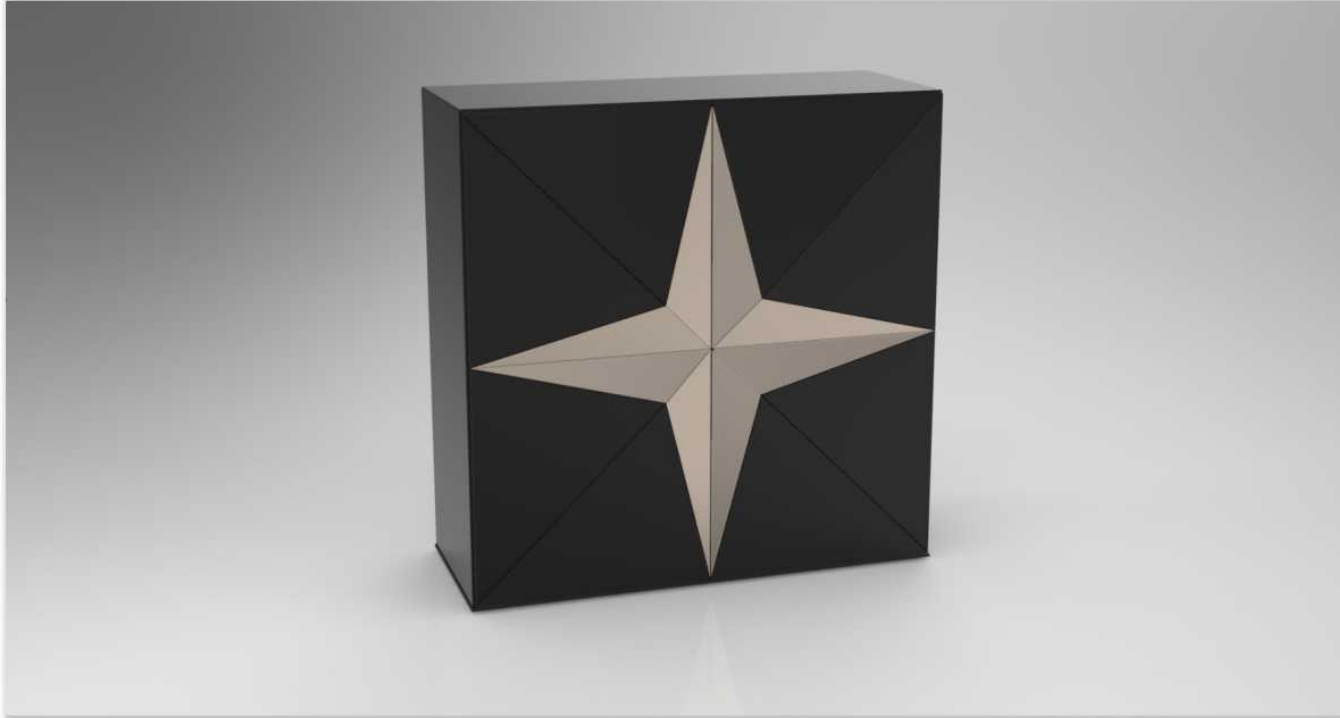

VMBE 6606 | DRINK CABINET

FEATURES:

BASE: MDF COATED IN MIRROR OR COLOR GLASS
SIDES: MIRRORED OR COLORED GLASS
SIDES THICKNESS: 04MM
BEZEL THICKNESS: FACETED FACETING
ACABAMENTO DO FUNDO: MATTE LACQUER | FOR MORE CHECK ACCESSORIES
INTERNAL FINISHES: GLASS SHELVES | MIRRORED INTERIOR
LIGHTING: OPTIONAL | CHECK ACCESSORIES
ACABAMENTO DAS PORTAS: GEOMETRIC DESIGN GLASS
TABLE TOP: COATED IN MIRROR OR COLORED GLASS
GLASS THICKNESS: 04MM
LAPIDATION MODE: FACETED FACETING
BASE FINISHES
ALL LACQUER COLORS IN OUR SHOWCASE
METAL FINISHES
GLASS FINISHES
OUR ENTIRE LINE OF COLORED GLASSES AT NO ADDITIONAL COST
ÂMBAR AND FUMÉ MIRRORS AT NO ADDITIONAL COST
ÂMBAR AND FUMÉ MIRRORS AT NO ADDITIONAL COST
STANDARD MEASURE LENGTH - 120 CM
PROFUNDITY - 50 CM
HEIGHT - 120 CM

Designer | Maicon Maccagnan