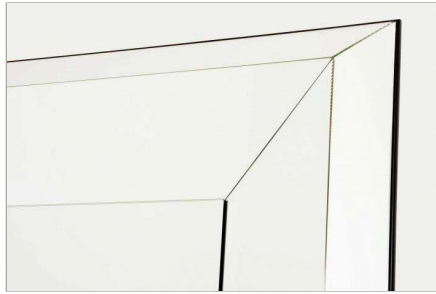

ES 9005 | MIRROR

FEATURES:

BASE: MIRROR COATED MDF

SIDES: LACQUERED

SIDES THICKNESS: 10MM

GLASSES | MIRRORS: 4MM

GLASS | MIRRORS LAPIDATION MODE: FACETED
FACETING

BASE FINISHES

METAL FINISHES

GLASS FINISHES

BRONZE AND FUMÉ MIRRORS | + 20%

STANDARD MIRROR: SILVER

STANDARD MEASURE WIDTH - 120 CM

HEIGHT - 240 CM **AVAILABLE MEASURES** MINIMUM

WIDTH: 80 CM

MAXIMUM WIDTH: 130 CM

MINIMUM HEIGHT: 180 CM

MAXIMUM HEIGHT: 240 CM

SPECIAL SIZES ON REQUEST

Designer | Ville Art Studio