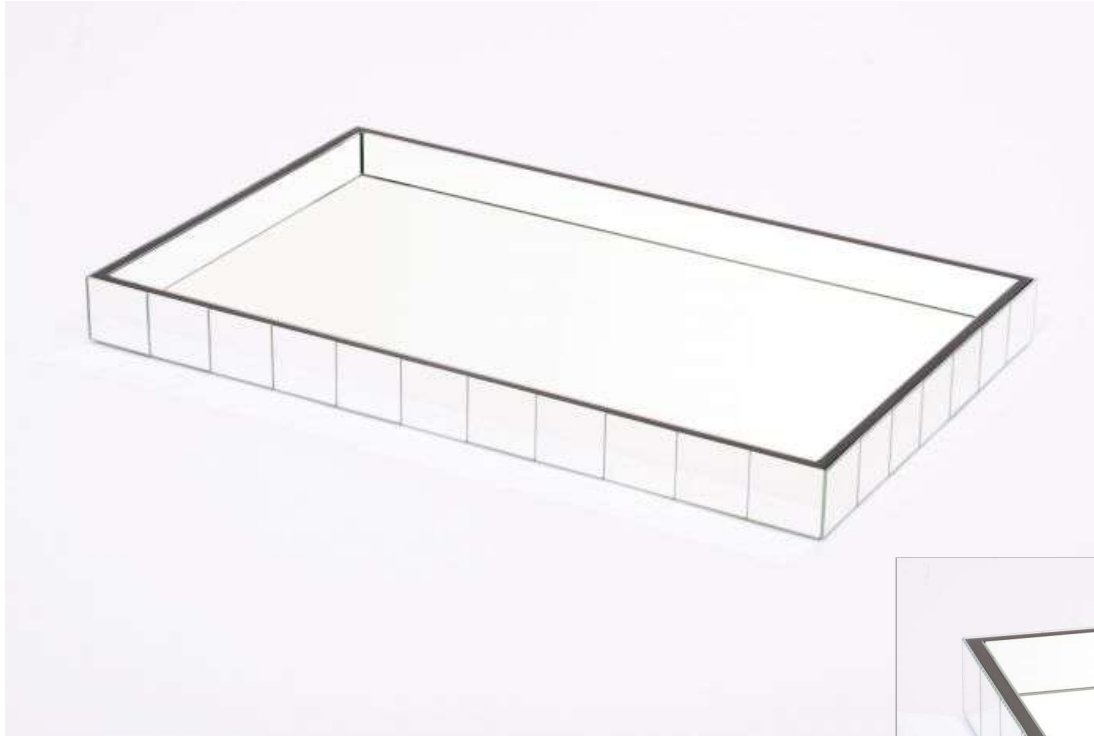

BDJ 4430 G | TRAY

FEATURES:

BASE: MIRROR COATED MDF

SIDES: MIRRORED

SIDES THICKNESS: 03MM

BEZEL THICKNESS: FACETED FACETING

ACABAMENTO DO FUNDO: VELVET COATED

TABLE TOP: LAMINATED WITH MIRROR OR
COLORED GLASS IN THE TABLE TOP CENTER

GLASS THICKNESS: 04MM

LAPIDATION MODE: FACETED FACETING

METAL FINISHES

GLASS FINISHES

OUR ENTIRE LINE OF COLORED GLASSES AT NO
ADDITIONAL COST

ÂMBAR AND FUMÉ MIRRORS AT NO ADDITIONAL
COST

STANDARD MIRROR: SILVER

STANDARD MEASURE LENGTH - 71 CM

PROFUNDITY - 43 CM

HEIGHT - 6 CM

Designer | Ville Art Studio