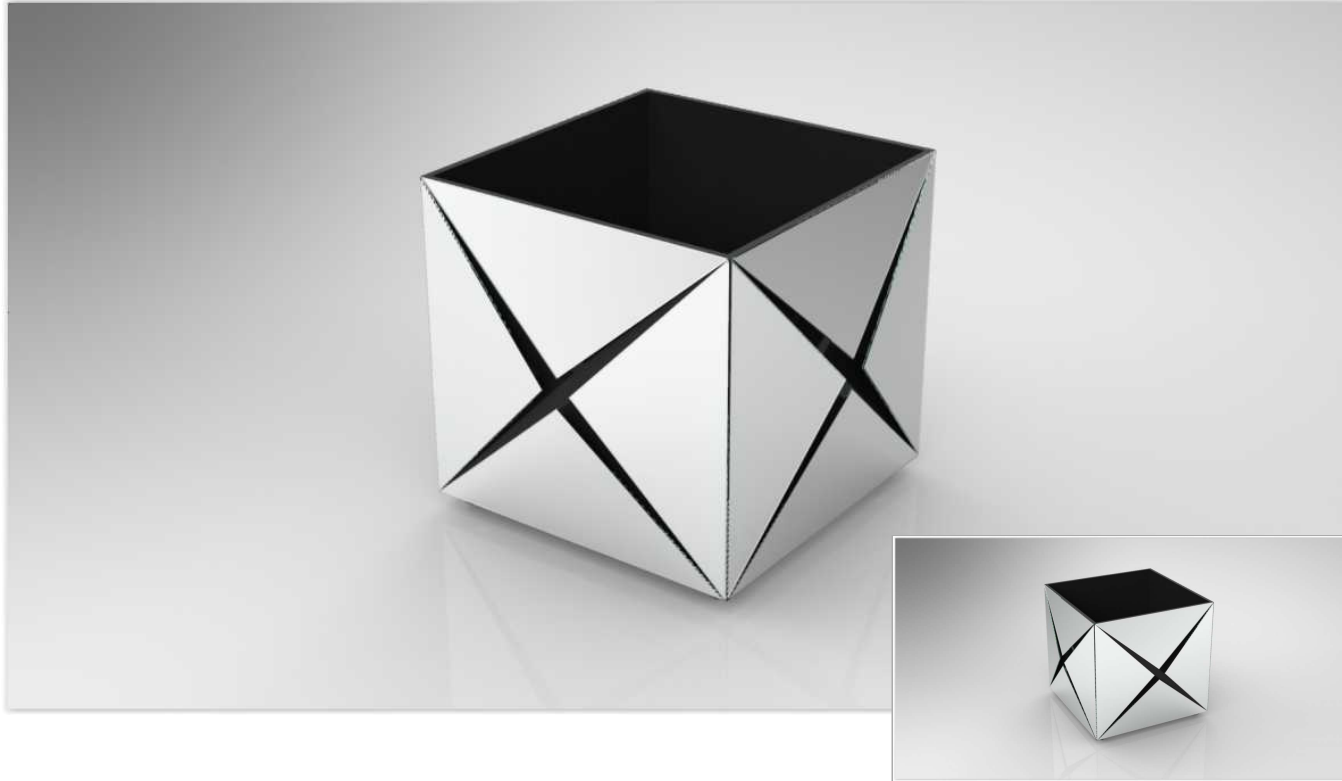

CXP 9001 | CACHEPOT

FEATURES:

BASE: MDF COATED IN MIRROR OR COLOR GLASS

SIDES: MIRRORED OR COLORED GLASS

SIDES THICKNESS: 03MM

BEZEL THICKNESS: FACETED FACETING

INTERNAL FINISHES: MATTE LACQUER

BASE FINISHES

ALL LACQUER COLORS IN OUR SHOWCASE

METAL FINISHES

GLASS FINISHES

OUR COLORED GLASSES | + 20%

BRONZE AND FUMÉ MIRRORS | + 20%

STANDARD MIRROR: SILVER

STANDARD MEASURE LENGTH - 60 CM

PROFUNDITY - 60 CM

HEIGHT - 60 CM

Designer | Ville Art Studio