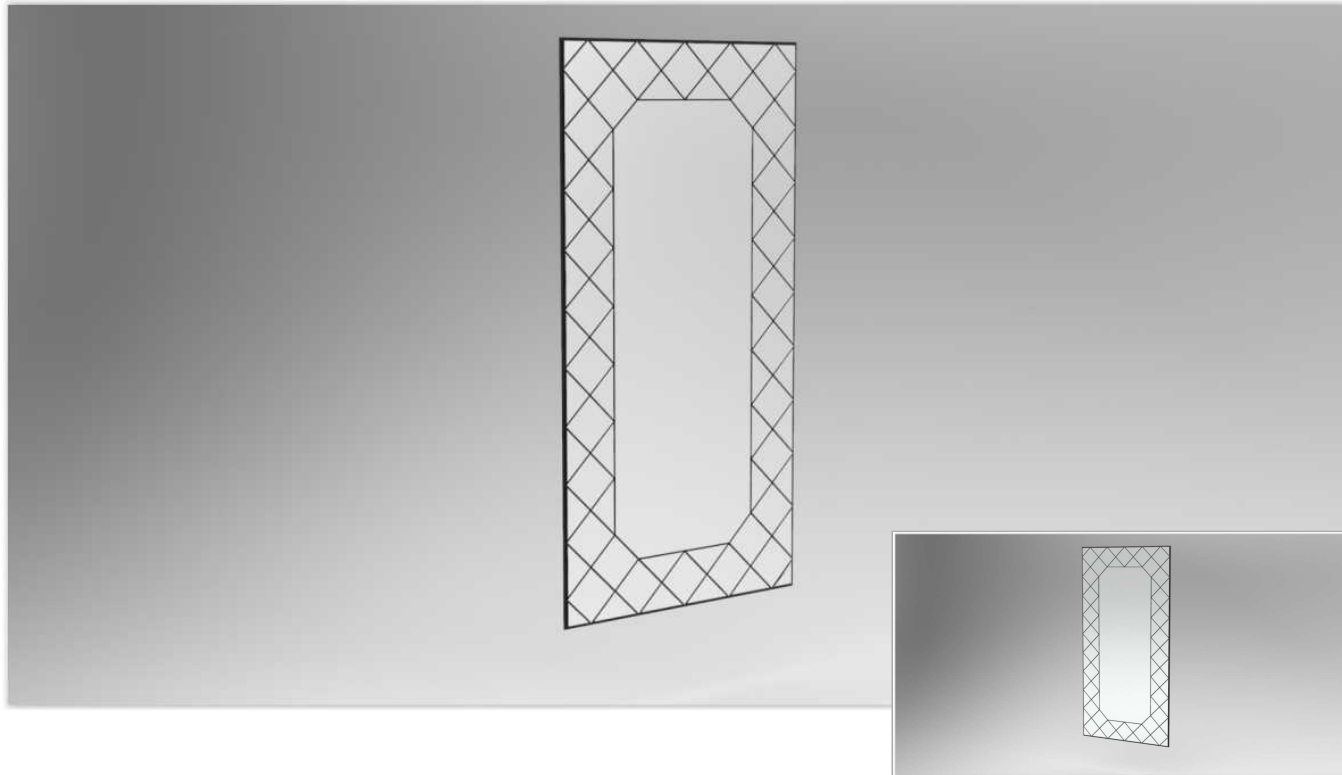

PN 011 | MIRROR

FEATURES:

BASE: MIRROR COATED MDF

SIDES: LACQUERED

SIDES THICKNESS: 25MM

GLASSES | MIRRORS: 3MM

GLASS | MIRRORS LAPIDATION MODE: FACETED
FACETING

BASE FINISHES

METAL FINISHES

GLASS FINISHES

STANDARD MIRROR: SILVER

STANDARD MEASURE WIDTH - 90 CM

HEIGHT - 180 CM

Designer | Ville Art Studio