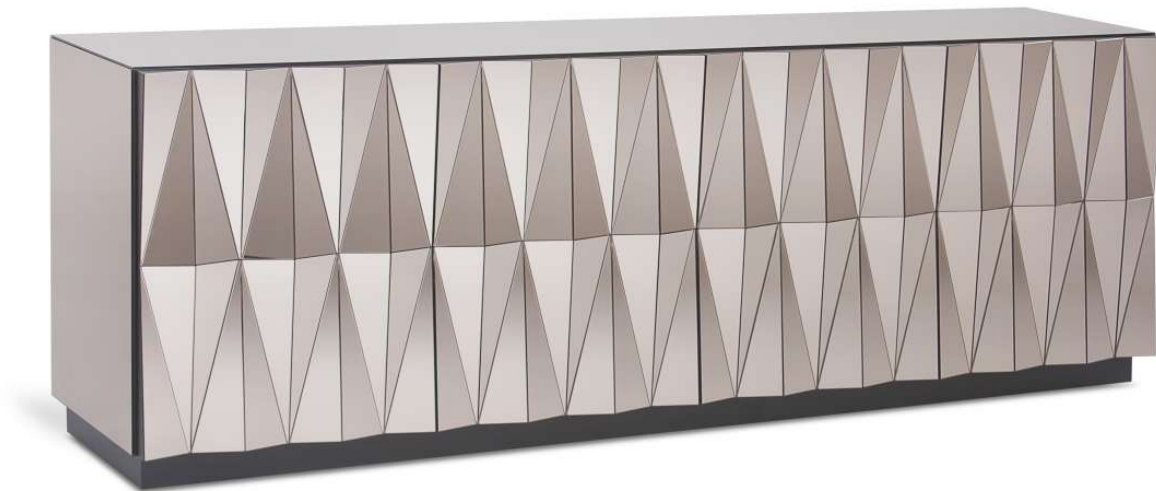

VMBF 8013 | SIDEBORD

Designer | Ville Art Studio

FEATURES:

BASE: MDF COATED IN MIRROR OR COLOR GLASS

SIDES: MIRRORED OR COLORED GLASS

SIDES THICKNESS: 04MM

BEZEL THICKNESS: FACETED FACETING

ACABAMENTO DO FUNDO: MATTE LACQUER | FOR MORE CHECK ACCESSORIES

INTERNAL FINISHES: GLASS SHELVES | MIRRORED INTERIOR

LIGHTING: OPTIONAL | CHECK ACCESSORIES

ACABAMENTO DAS GAVETAS: EXTERNALLY MIRROR COATED WITH INTERNAL CUTLERY IN VELVET FINISH

ACABAMENTO DAS PORTAS: COATED IN MIRROR OR COLORED GLASS IN PYRAMIDAL EFFECT

PORTAS COPLANARES: SLIDING DOOR OPENING SYSTEM

TABLE TOP: COATED IN MIRROR OR COLORED GLASS

GLASS THICKNESS: 04MM

LAPIDATION MODE: FACETED FACETING

BASE FINISHES

ALL LACQUER COLORS IN OUR SHOWCASE

GLASS FINISHES

OUR ENTIRE LINE OF COLORED GLASSES AT NO ADDITIONAL COST

ÂMBAR AND FUMÉ MIRRORS AT NO ADDITIONAL COST

SILVER MIRROR | 10% DISCOUNT

STANDARD MEASURE LENGTH - 240 CM

PROFUNDITY - 50 CM

HEIGHT - 80 CM

MEDIDAS DISPONÍVEIS

150X50X80CM (3 PORTAS) /

180X50X80CM (3 PORTAS) /

200X50X80CM (4 PORTAS) /

240X50X80CM (4 PORTAS)