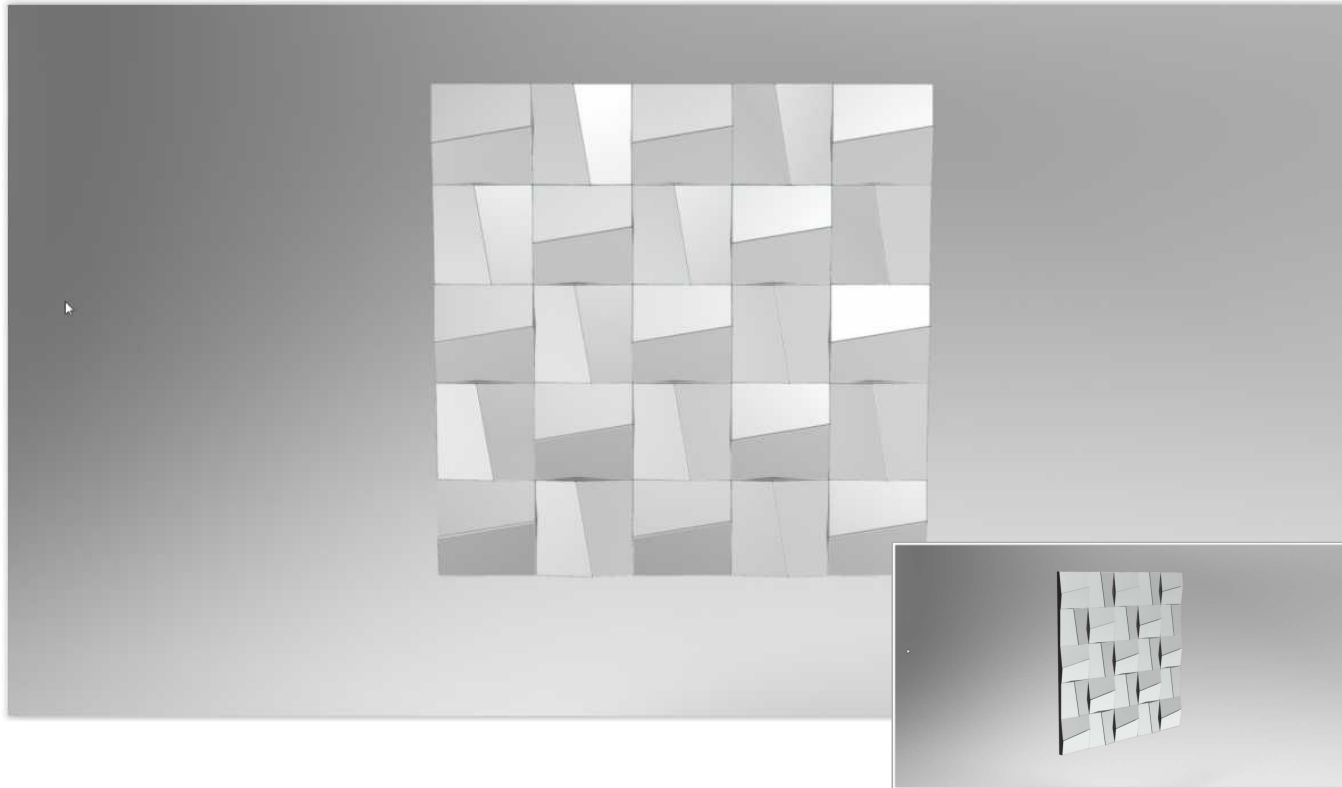

ES 9021 | MIRROR

FEATURES:

BASE: MIRROR COATED MDF

SIDES: LACQUERED

SIDES THICKNESS: 40MM

GLASSES | MIRRORS: 3MM

GLASS | MIRRORS LAPIDATION MODE: FACETED
FACETING

BASE FINISHES

METAL FINISHES

GLASS FINISHES

BRONZE AND FUMÉ MIRRORS | + 20%

STANDARD MIRROR: SILVER

STANDARD MEASURE WIDTH - 120 CM

HEIGHT - 120 CM

Designer | Ville Art Studio