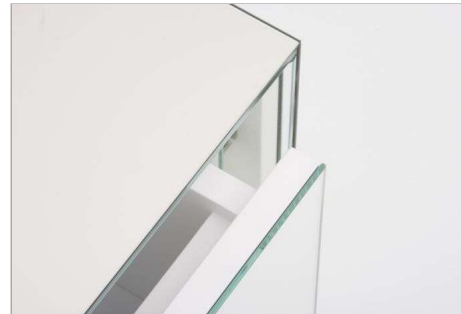

VMCD 7020 | NIGHTSTAND

FEATURES:

BASE: MDF COATED IN MIRROR OR COLOR GLASS

SIDES: MIRRORED OR COLORED GLASS

SIDES THICKNESS: 03MM

BEZEL THICKNESS: FACETED FACETING

TABLE TOP: COATED IN MIRROR OR COLORED GLASS

GLASS THICKNESS: 04MM

LAPIDATION MODE: FACETED FACETING

BASE FINISHES

METAL FINISHES

GLASS FINISHES

OUR COLORED GLASSES | + 20%

BRONZE AND FUMÉ MIRRORS | + 20%

STANDARD MIRROR: SILVER

STANDARD MEASURE LENGTH - 60 CM

PROFUNDITY - 50 CM

HEIGHT - 60 CM **AVAILABLE MEASURES** MINIMUM

DEPTH: 50 CM

MAXIMUM DEPTH: 50 CM

MINIMUM LENGTH: 50 CM

MAXIMUM LENGHT: 70 CM

SPECIAL SIZES ON REQUEST

Designer | Ville Art Studio