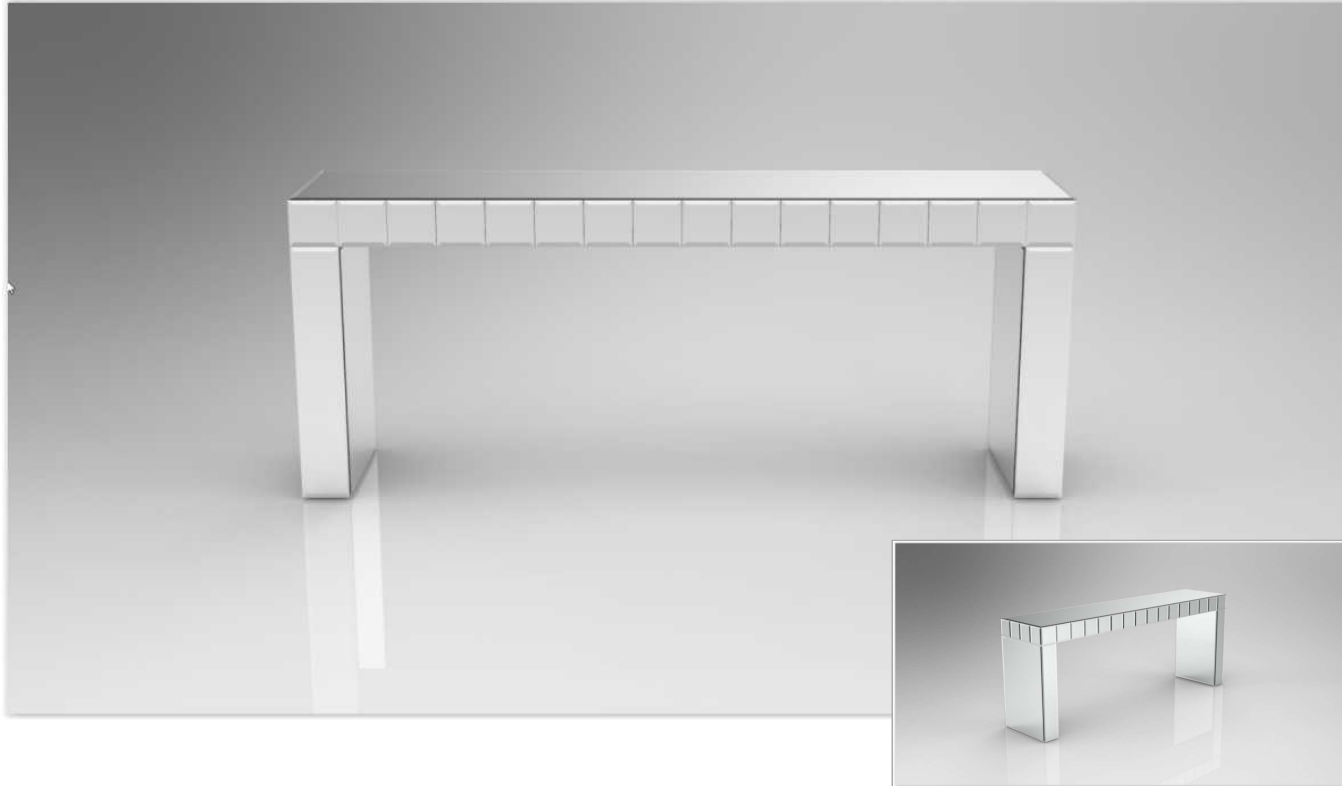

VMA 6313 | SIDEBORD

FEATURES:

BASE: MDF COATED IN MIRROR OR COLOR GLASS

SIDES: MIRRORED OR COLORED GLASS

SIDES THICKNESS: 04MM

BEZEL THICKNESS: BISOTÉ |10MM

TABLE TOP: COATED IN MIRROR OR COLORED GLASS

GLASS THICKNESS: 04MM

LAPIDATION MODE: BISOTÉ |10MM

GLASS FINISHES

OUR COLORED GLASSES | + 20%

BRONZE AND FUMÉ MIRRORS | + 20%

STANDARD MIRROR: SILVER

STANDARD MEASURE LENGTH - 200 CM

PROFUNDITY - 45 CM

HEIGHT - 80 CM **AVAILABLE MEASURES** MINIMUM

DEPTH: 30 CM

MAXIMUM DEPTH: 60 CM

MINIMUM LENGTH: 120 CM

MAXIMUM LENGHT: 270 CM

SPECIAL SIZES ON REQUEST

Designer | Ville Art Studio