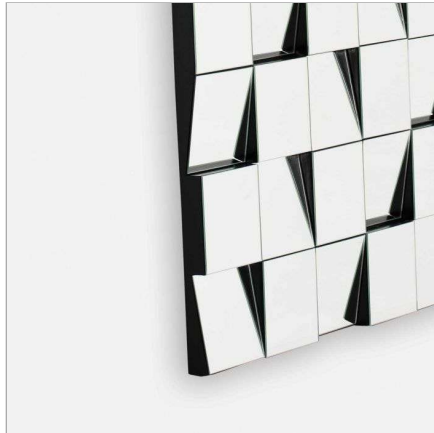

ES 7034 | MIRROR

FEATURES:

BASE: MIRROR COATED MDF

SIDES: LACQUERED

SIDES THICKNESS: 50MM

GLASSES | MIRRORS: 3MM

GLASS | MIRRORS LAPIDATION MODE: FACETED
FACETING

BASE FINISHES

METAL FINISHES

GLASS FINISHES

BRONZE AND FUMÉ MIRRORS | + 20%

STANDARD MIRROR: SILVER

STANDARD MEASURE WIDTH - 135 CM

HEIGHT - 225 CM **AVAILABLE MEASURES** MINIMUM

WIDTH: 45 CM

MAXIMUM WIDTH: 135 CM

MINIMUM HEIGHT: 45 CM

MAXIMUM HEIGHT: 225 CM

SPECIAL SIZES ON REQUEST

Designer | Ville Art Studio