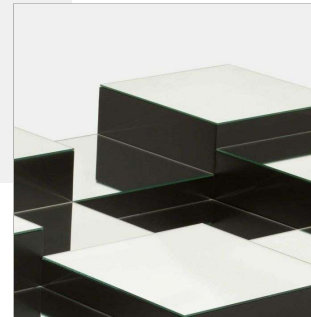

VMC 6112 | COFFEE TABLE

Designer | Ville Art Studio

FEATURES:

BASE: MDF COATED IN MIRROR OR COLOR GLASS

SIDES: LACQUERED

TABLE TOP: COATED IN MIRROR OR COLORED GLASS

GLASS THICKNESS: 04MM

LAPIDATION MODE: FACETED FACETING

BASE FINISHES

ALL LACQUER COLORS IN OUR SHOWCASE

METAL FINISHES

GLASS FINISHES

OUR COLORED GLASSES | + 20%

BRONZE AND FUMÉ MIRRORS | + 20%

STANDARD MIRROR: SILVER

STANDARD MEASURE LENGTH - 140 CM

PROFUNDITY - 105 CM

HEIGHT - 30 CM **AVAILABLE MEASURES** MINIMUM

DEPTH: 70 CM

MAXIMUM DEPTH: 140 CM

MINIMUM LENGTH: 90 CM

MAXIMUM LENGTH: 160 CM

SPECIAL SIZES ON REQUEST