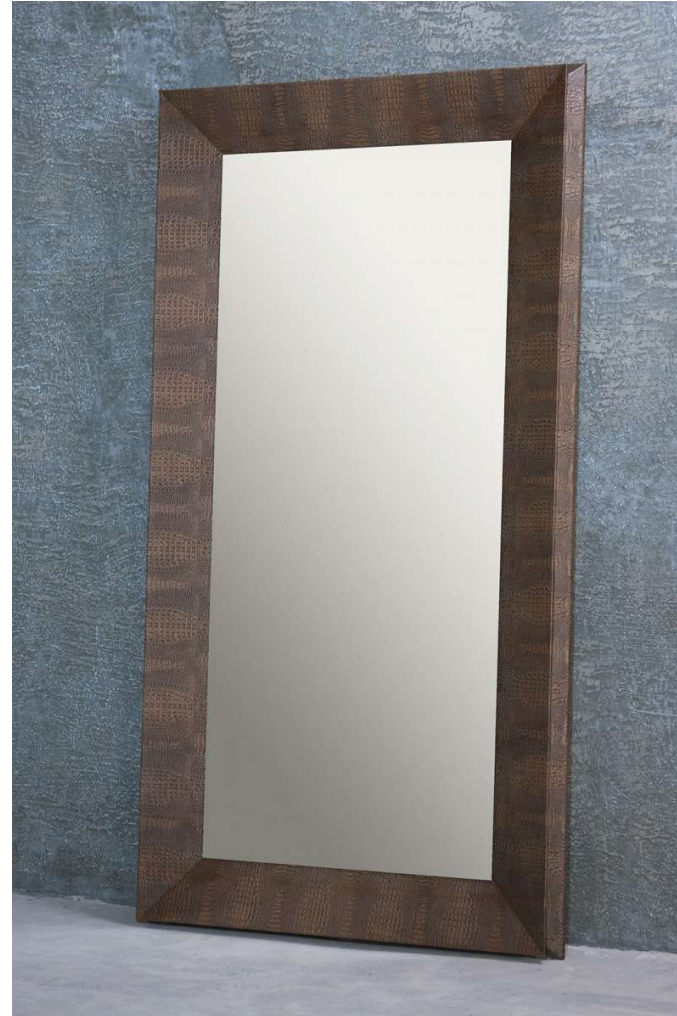

MMR 1100 | MIRROR | LEATHER EDITION

FEATURES:

BASE: LEATHER COATED MDF

SIDES: MDF FRAME COVERED IN SYNTHETIC LEATHER

SIDES THICKNESS: 70MM

GLASSES | MIRRORS: 3MM

GLASS | MIRRORS LAPIDATION MODE: FACETED FACETING

BASE FINISHES

METAL FINISHES

LEATHER FINISHES

ALL OUR RETREAT CROC LEATHER OPTIONS

GLASS FINISHES

BRONZE AND FUMÉ MIRRORS | + 20%

STANDARD MIRROR: SILVER

STANDARD MEASURE WIDTH - 120 CM

HEIGHT - 220 CM **AVAILABLE MEASURES** MINIMUM

WIDTH: 80 CM

MAXIMUM WIDTH: 150 CM

MINIMUM HEIGHT: 120 CM

MAXIMUM HEIGHT: 250 CM

SPECIAL SIZES ON REQUEST

Designer | Ville Art Studio