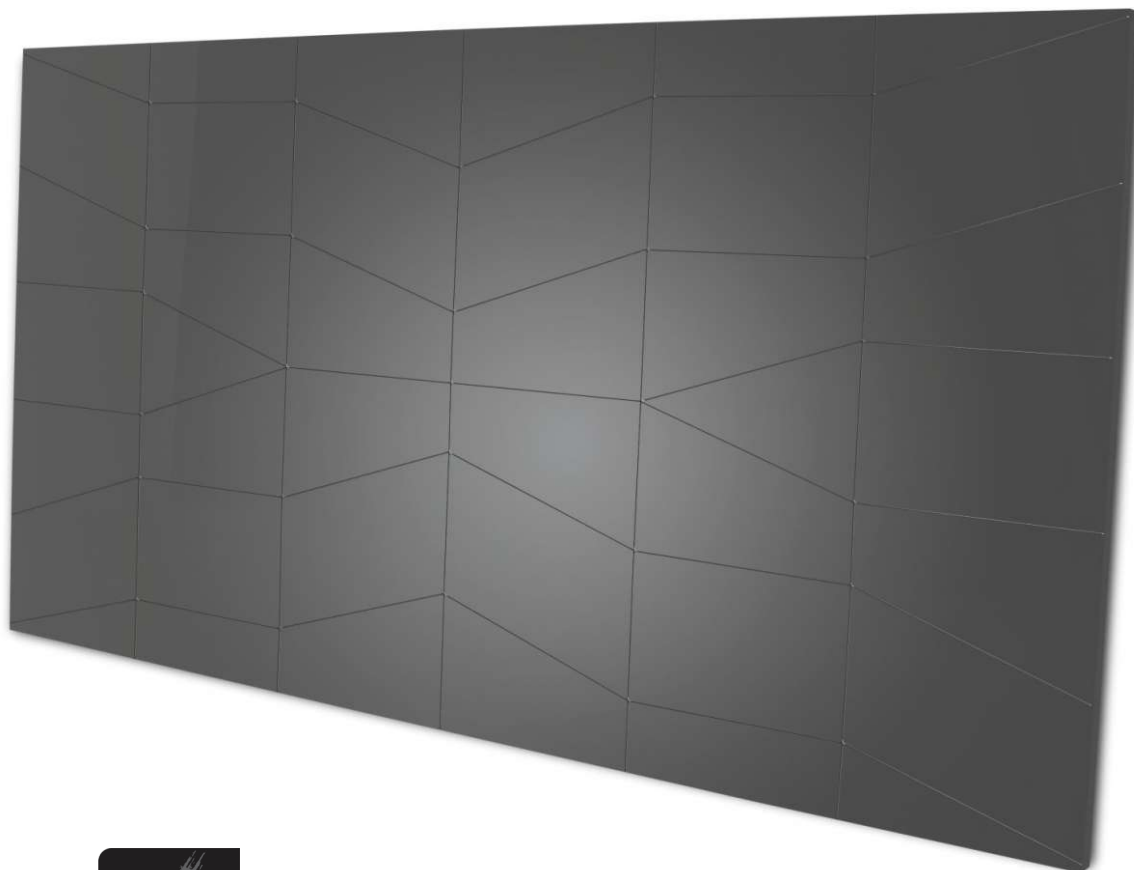

## VPH 5005 | HOME THEATER PANEL

Designer | Maicon Maccagnan