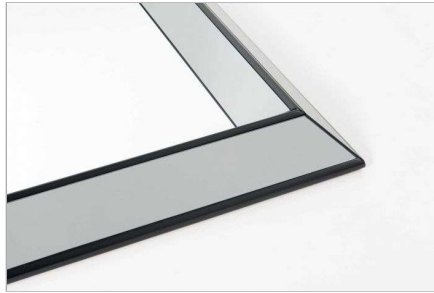

ES 9019 | MIRROR

FEATURES:

BASE: MIRROR COATED MDF

SIDES: LACQUERED

SIDES THICKNESS: 100MM

GLASSES | MIRRORS: 3MM

GLASS | MIRRORS LAPIDATION MODE: BISOTÉ | 15MM

BASE FINISHES

METAL FINISHES

GLASS FINISHES

BRONZE AND FUMÉ MIRRORS | + 20%

STANDARD MIRROR: SILVER

STANDARD MEASURE WIDTH - 110 CM

HEIGHT - 220 CM **AVAILABLE MEASURES** MINIMUM

WIDTH: 80 CM

MAXIMUM WIDTH: 130 CM

MINIMUM HEIGHT: 100 CM

MAXIMUM HEIGHT: 230 CM

SPECIAL SIZES ON REQUEST

Designer | Ville Art Studio