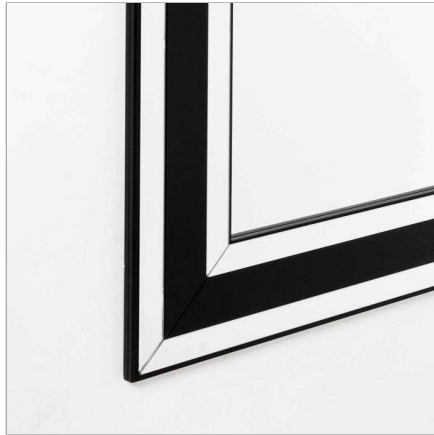

ES 7032 | MIRROR

FEATURES:

BASE: MIRROR COATED MDF

SIDES: LACQUERED

SIDES THICKNESS: 40MM

GLASSES | MIRRORS: 4MM

GLASS | MIRRORS LAPIDATION MODE: FACETED
FACETING

BASE FINISHES

METAL FINISHES

GLASS FINISHES

BRONZE AND FUMÉ MIRRORS | + 20%

STANDARD MIRROR: SILVER

STANDARD MEASURE WIDTH - 100 CM

HEIGHT - 200 CM **AVAILABLE MEASURES** MINIMUM

WIDTH: 70 CM

MAXIMUM WIDTH: 130 CM

MINIMUM HEIGHT: 70 CM

MAXIMUM HEIGHT: 200 CM

SPECIAL SIZES ON REQUEST

Designer | Ville Art Studio