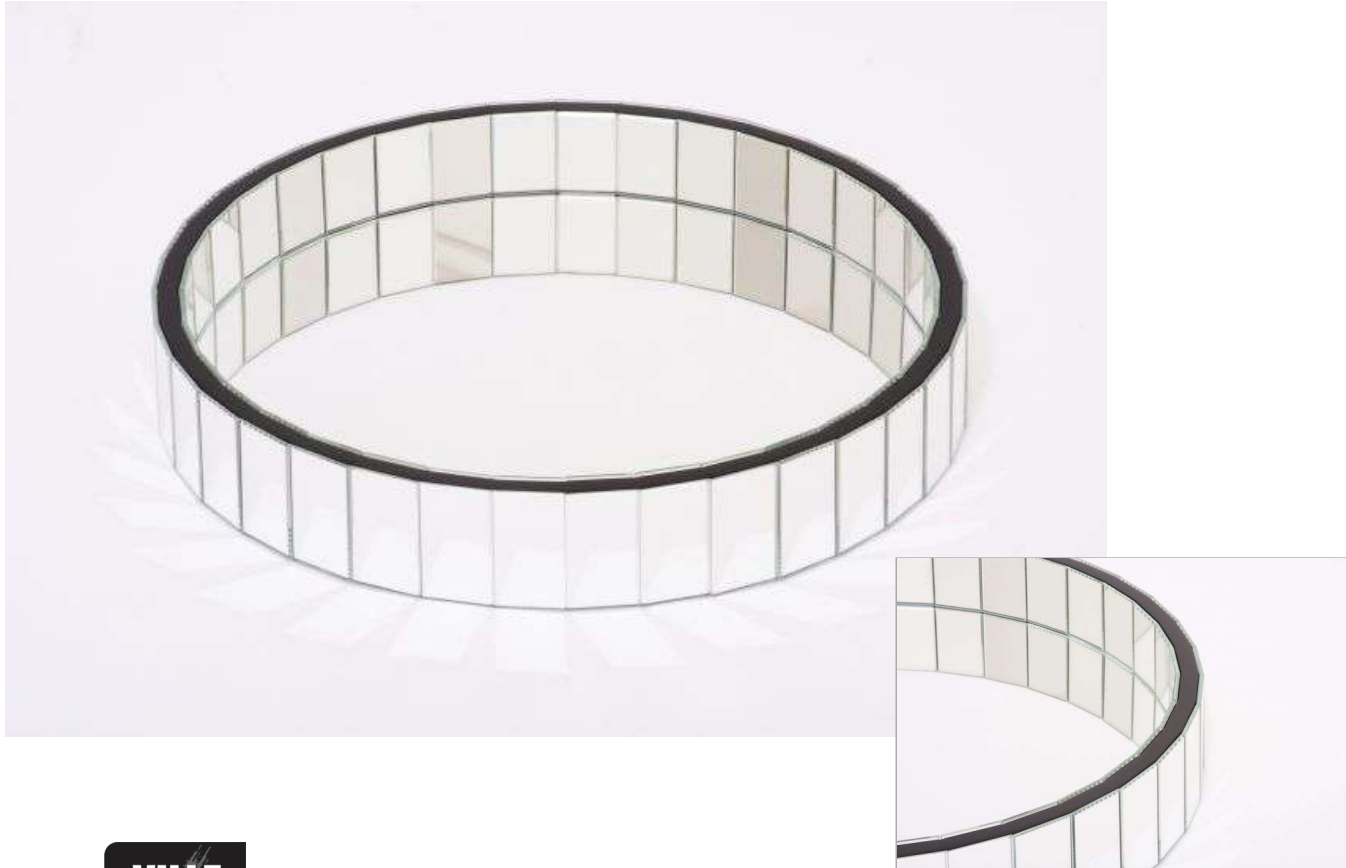

BDJ 4490 | TRAY

Designer | Ville Art Studio

FEATURES:

BASE: MIRROR COATED MDF

SIDES: MIRRORED

SIDES THICKNESS: 03MM

BEZEL THICKNESS: FACETED FACETING

ACABAMENTO DO FUNDO: VELVET COATED

TABLE TOP: COATED IN MIRROR OR COLORED GLASS

GLASS THICKNESS: 04MM

LAPIDATION MODE: FACETED FACETING

METAL FINISHES

GLASS FINISHES

OUR ENTIRE LINE OF COLORED GLASSES AT NO ADDITIONAL COST

ÂMBAR AND FUMÉ MIRRORS AT NO ADDITIONAL COST

STANDARD MIRROR: SILVER

STANDARD MEASURE LENGTH - 40 CM

PROFUNDITY - 40 CM

HEIGHT - 6 CM