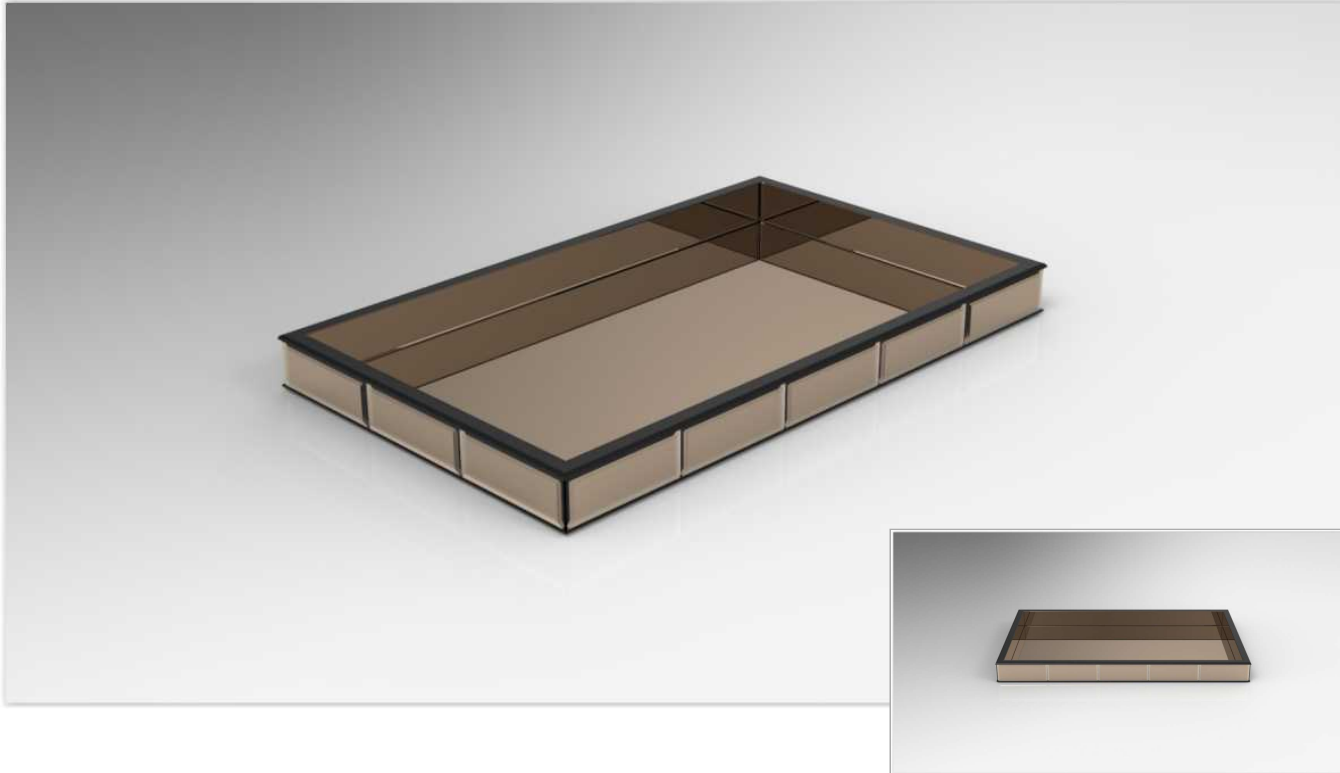

BDJ 4700 | TRAY

FEATURES:

BASE: MIRROR COATED MDF

SIDES: MIRRORED

SIDES THICKNESS: 04MM

BEZEL THICKNESS: BISOTÉ | 10MM

ACABAMENTO DO FUNDO: VELVET COATED

TABLE TOP: COATED IN MIRROR OR COLORED GLASS

GLASS THICKNESS: 04MM

LAPIDATION MODE: FACETED FACETING

METAL FINISHES

GLASS FINISHES

OUR ENTIRE LINE OF COLORED GLASSES AT NO ADDITIONAL COST

ÂMBAR AND FUMÉ MIRRORS AT NO ADDITIONAL COST

SILVER MIRROR | 10% DISCOUNT

STANDARD MEASURE LENGTH - 71 CM

PROFUNDITY - 43 CM

HEIGHT - 6 CM

Designer | Ville Art Studio