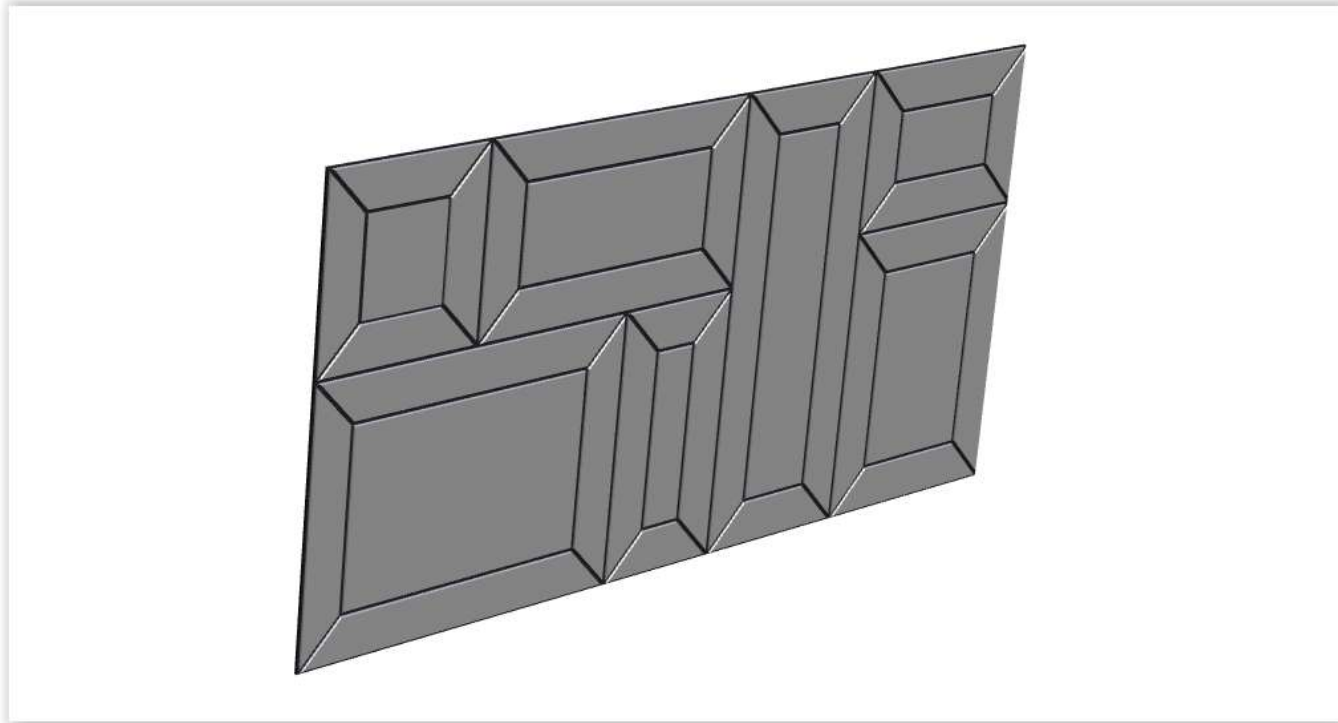

PN 014 | MIRROR

FEATURES:

BASE: MIRROR COATED MDF

SIDES: LACQUERED

SIDES THICKNESS: 25MM

GLASSES | MIRRORS: 3MM

GLASS | MIRRORS LAPIDATION MODE: FACETED
FACETING

BASE FINISHES

METAL FINISHES

GLASS FINISHES

STANDARD MEASURE WIDTH - 90 CM

HEIGHT - 180 CM

Designer | Ville Art Studio