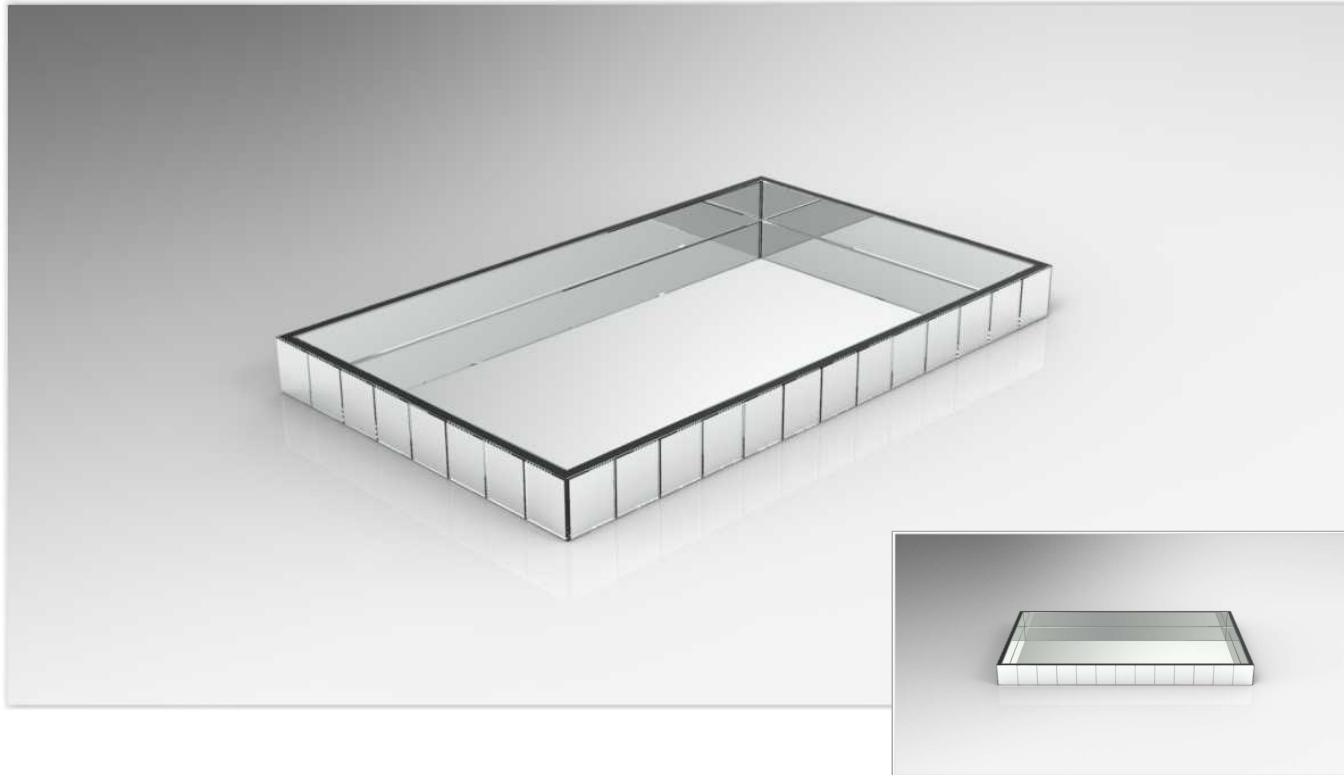

BDJ 4430 P | TRAY

FEATURES:

BASE: MDF COATED IN MIRROR OR COLOR GLASS

SIDES: MIRRORED OR COLORED GLASS

SIDES THICKNESS: 04MM

BEZEL THICKNESS: FACETED FACETING

ACABAMENTO DO FUNDO: VELVET COATED

TABLE TOP: COATED IN MIRROR OR COLORED GLASS

GLASS THICKNESS: 04MM

LAPIDATION MODE: FACETED FACETING

METAL FINISHES

GLASS FINISHES

OUR ENTIRE LINE OF COLORED GLASSES AT NO ADDITIONAL COST

ÂMBAR AND FUMÉ MIRRORS AT NO ADDITIONAL COST

STANDARD MIRROR: SILVER

STANDARD MEASURE LENGTH - 50 CM

PROFUNDITY - 30 CM

HEIGHT - 6 CM

Designer | Ville Art Studio