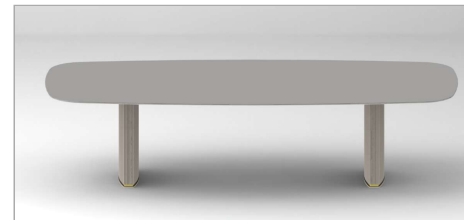

### FEATURES:

**BASE:** CORSET DESIGN MDF COATED IN CONTEMPORARY LEATHER

**METAL FINISHES:** GOLD

**TABLE TOP:** COATED IN MIRROR OR COLORED GLASS

**GLASS THICKNESS:** 04MM

**LAPIDATION MODE:** FACETED FACETING