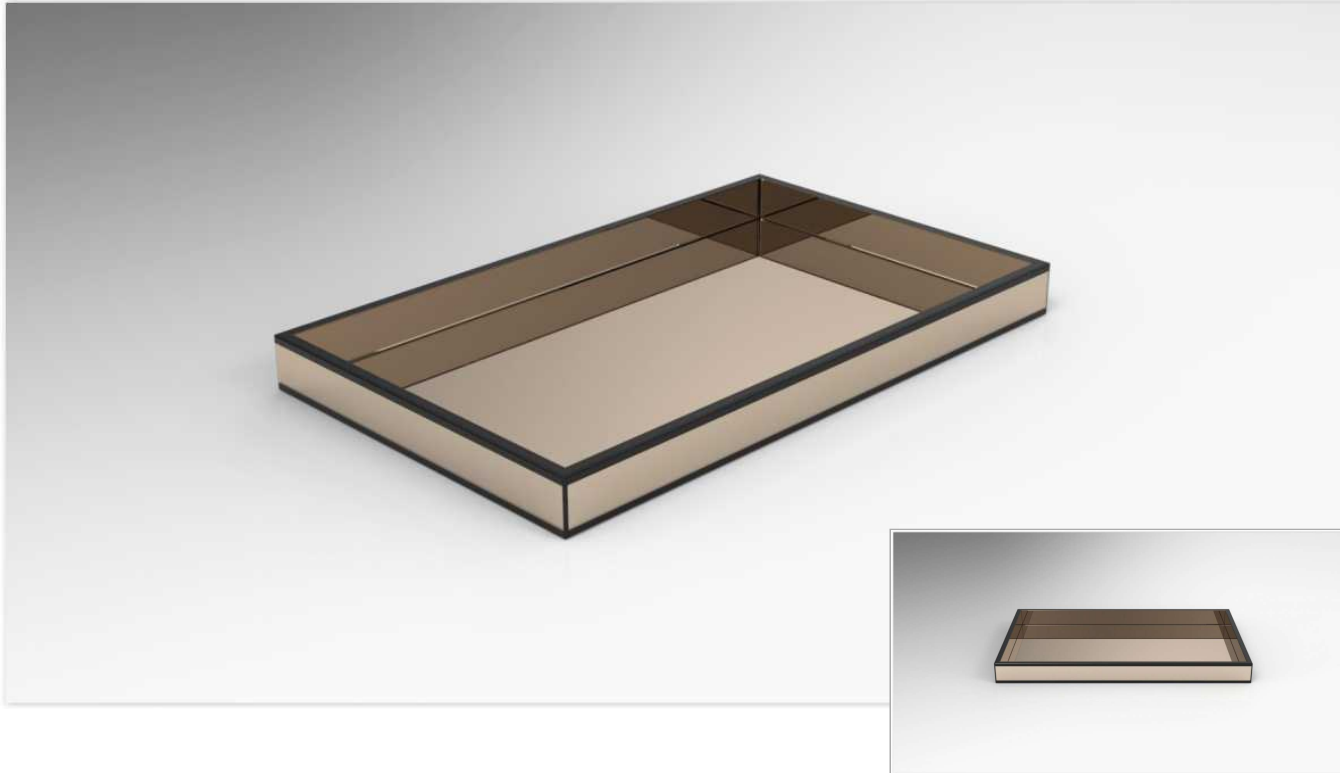

BDJ 4470 P | TRAY

FEATURES:

BASE: MDF COATED IN MIRROR OR COLOR GLASS

SIDES: MIRRORED

SIDES THICKNESS: 03MM

BEZEL THICKNESS: FACETED FACETING

ACABAMENTO DO FUNDO: VELVET COATED

TABLE TOP: COATED IN MIRROR OR COLORED GLASS

GLASS THICKNESS: 04MM

LAPIDATION MODE: FACETED FACETING

METAL FINISHES

GLASS FINISHES

OUR ENTIRE LINE OF COLORED GLASSES AT NO ADDITIONAL COST

ÂMBAR AND FUMÉ MIRRORS AT NO ADDITIONAL COST

STANDARD MEASURE LENGTH - 50 CM

PROFUNDITY - 30 CM

HEIGHT - 6 CM

Designer | Maicon Maccagnan