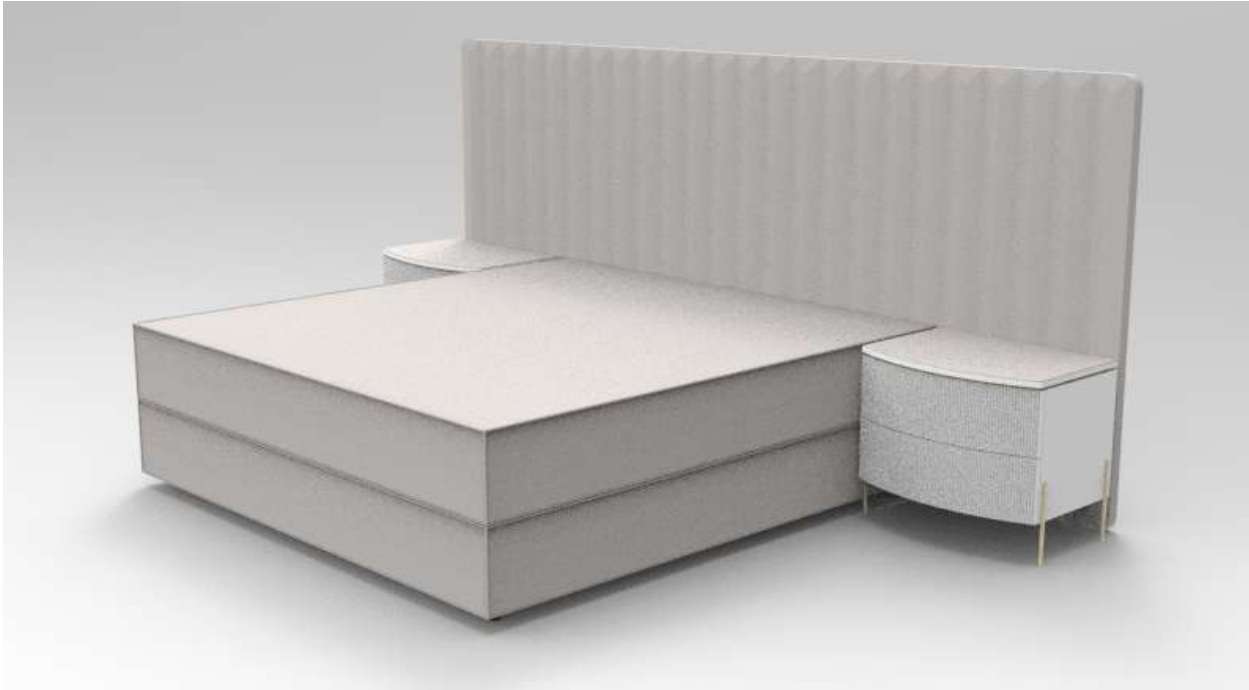

# HEADBOARDS

**FEATURES:**

---

**GLASS FINISHES**

**STANDARD MEASURE WIDTH - 0 CM**

**HEIGHT - 0 CM**

**SPECIAL SIZES ON REQUEST**

Designer | Maicon Maccagnan