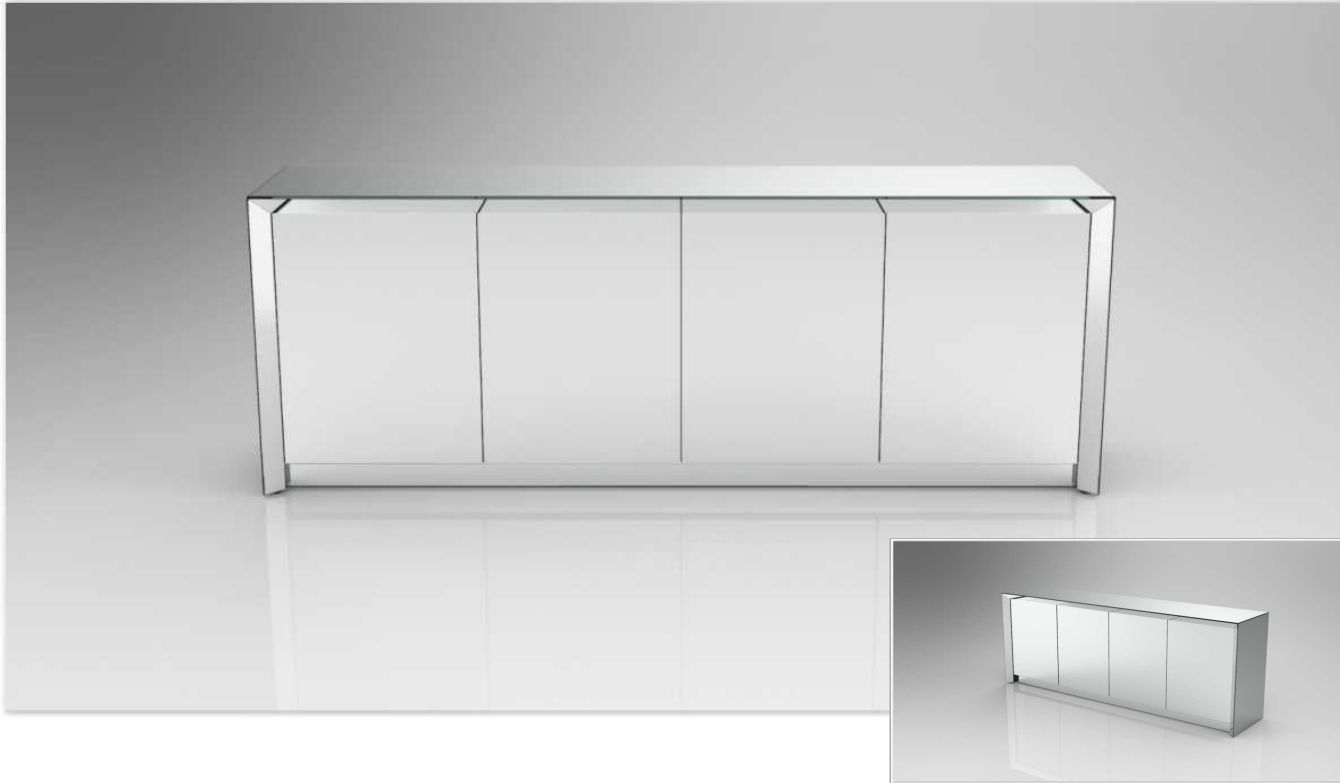

VMBF 8004 | SIDEBOARD

FEATURES:

BASE: MDF COATED IN MIRROR OR COLOR GLASS

SIDES: MIRRORED OR COLORED GLASS

SIDES THICKNESS: 03MM

BEZEL THICKNESS: FACETED FACETING

TABLE TOP: COATED IN MIRROR OR COLORED GLASS

GLASS THICKNESS: 04MM

LAPIDATION MODE: FACETED FACETING

BASE FINISHES

ALL LACQUER COLORS IN OUR SHOWCASE

METAL FINISHES

GLASS FINISHES

OUR COLORED GLASSES | + 20%

BRONZE AND FUMÉ MIRRORS | + 20%

STANDARD MIRROR: SILVER

STANDARD MEASURE LENGTH - 220 CM

PROFUNDITY - 50 CM

HEIGHT - 80 CM **AVAILABLE MEASURES** MINIMUM

DEPTH: 50 CM

MAXIMUM DEPTH: 60 CM

MINIMUM LENGTH: 100 CM

MAXIMUM LENGTH: 270 CM

SPECIAL SIZES ON REQUEST

Designer | Ville Art Studio