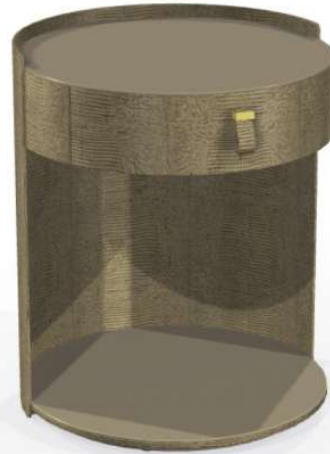

VMCD 7078 | NIGHTSTAND | LEATHER EDITION

FEATURES:

BASE: LEATHER COATED MDF

SIDES: COATED IN RETREAT CROC LEATHER

ACABAMENTO DO FUNDO: LEATHER COATING

HANDLE: LEATHER HOOP WITH TONED METAL

TABLE TOP: COATED IN MIRROR OR COLORED GLASS

GLASS THICKNESS: 04MM

LAPIDATION MODE: FACETED FACETING

BASE FINISHES

ALL LACQUER COLORS IN OUR SHOWCASE

METAL FINISHES

LEATHER FINISHES

ALL OUR RETREAT CROC LEATHER OPTIONS

GLASS FINISHES

OUR ENTIRE LINE OF COLORED GLASSES AT NO ADDITIONAL COST

ÂMBAR AND FUMÉ MIRRORS AT NO ADDITIONAL COST

STANDARD MEASURE LENGTH - 50 CM

PROFUNDITY - 50 CM

HEIGHT - 60 CM

SPECIAL SIZES ON REQUEST

Designer | Maicon Maccagnan