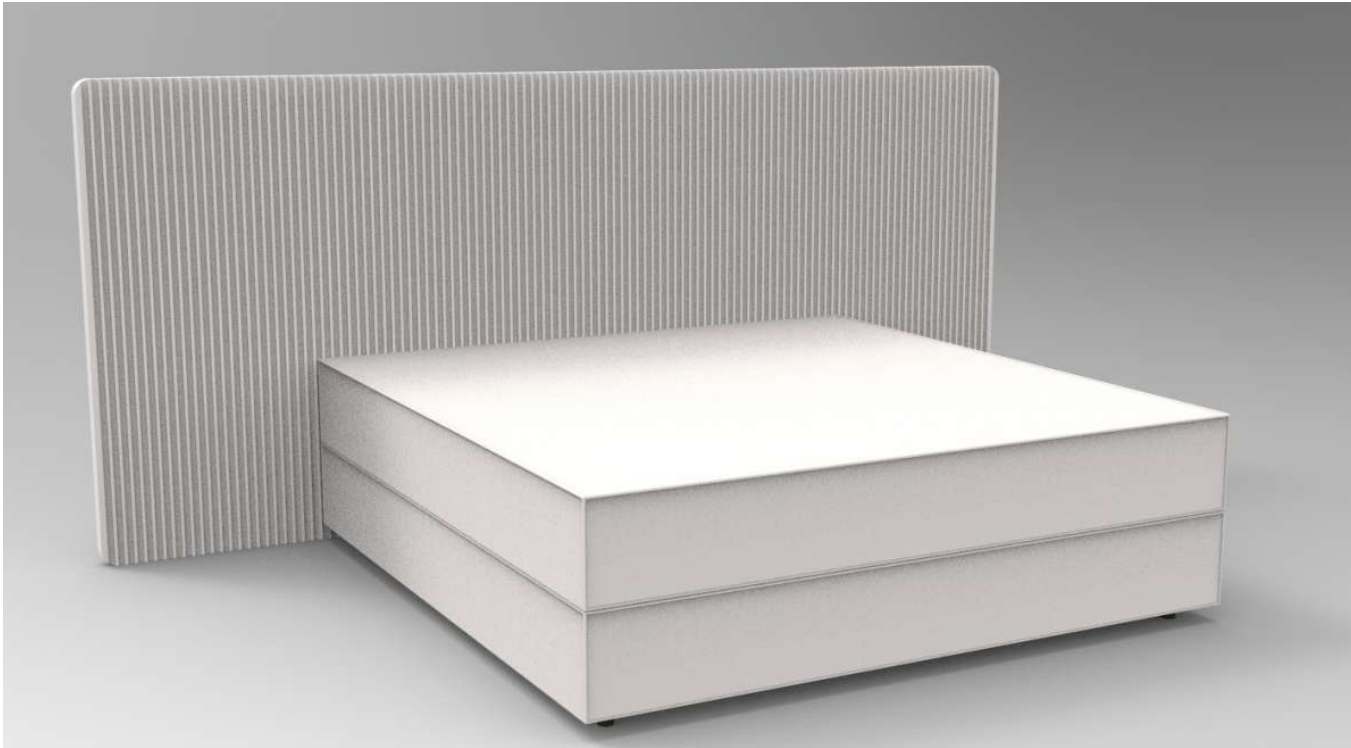

**FEATURES:**

---

**GLASS FINISHES**

**STANDARD MEASURE** WIDTH - 0 CM

HEIGHT - 0 CM

**SPECIAL SIZES ON REQUEST**

Designer | Ville Art Studio