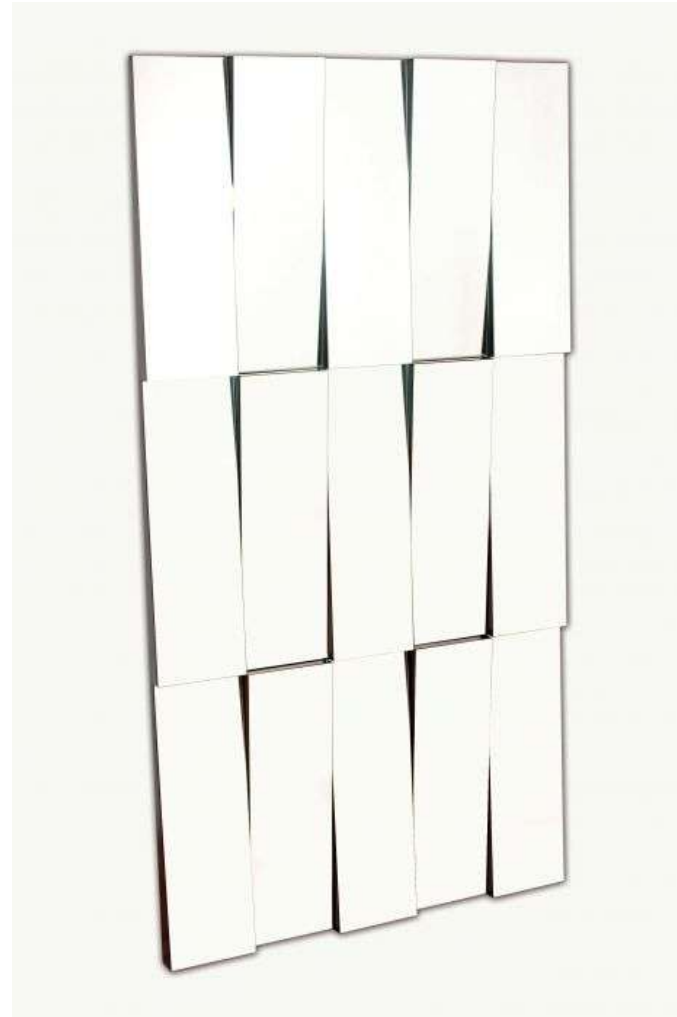

ES 7021 | MIRROR

FEATURES:

BASE: MIRROR COATED MDF

SIDES: LACQUERED

SIDES THICKNESS: 60MM

GLASSES | MIRRORS: 3MM

GLASS | MIRRORS LAPIDATION MODE: FACETED
FACETING

BASE FINISHES

METAL FINISHES

GLASS FINISHES

BRONZE AND FUMÉ MIRRORS | + 20%

STANDARD MIRROR: SILVER

STANDARD MEASURE WIDTH - 110 CM

HEIGHT - 210 CM **AVAILABLE MEASURES** MINIMUM

WIDTH: 70 CM

MAXIMUM WIDTH: 140 CM

MINIMUM HEIGHT: 150 CM

MAXIMUM HEIGHT: 240 CM

SPECIAL SIZES ON REQUEST

Designer | Ville Art Studio