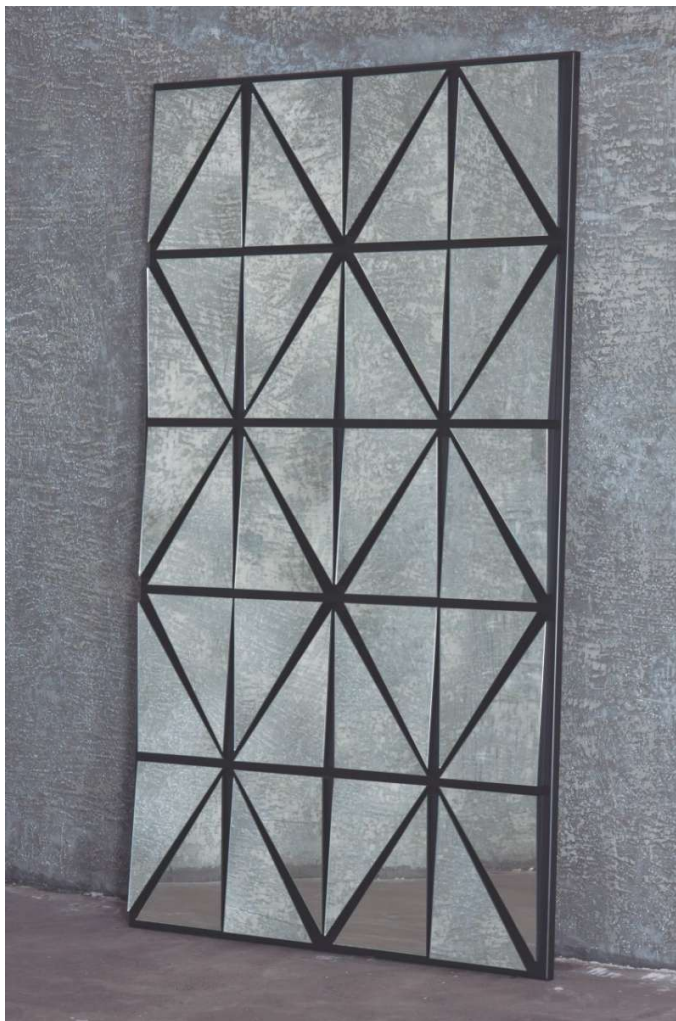

ES 9053 | MIRROR

Designer | Ville Art Studio

FEATURES:

BASE: MIRROR COATED MDF

SIDES: LACQUERED

SIDES THICKNESS: 60MM

GLASSES | MIRRORS: 3MM

GLASS | MIRRORS LAPIDATION MODE: FACETED
FACETING

BASE FINISHES

METAL FINISHES

GLASS FINISHES

BRONZE AND FUMÉ MIRRORS | + 20%

STANDARD MIRROR: SILVER

STANDARD MEASURE WIDTH - 120 CM

HEIGHT - 200 CM