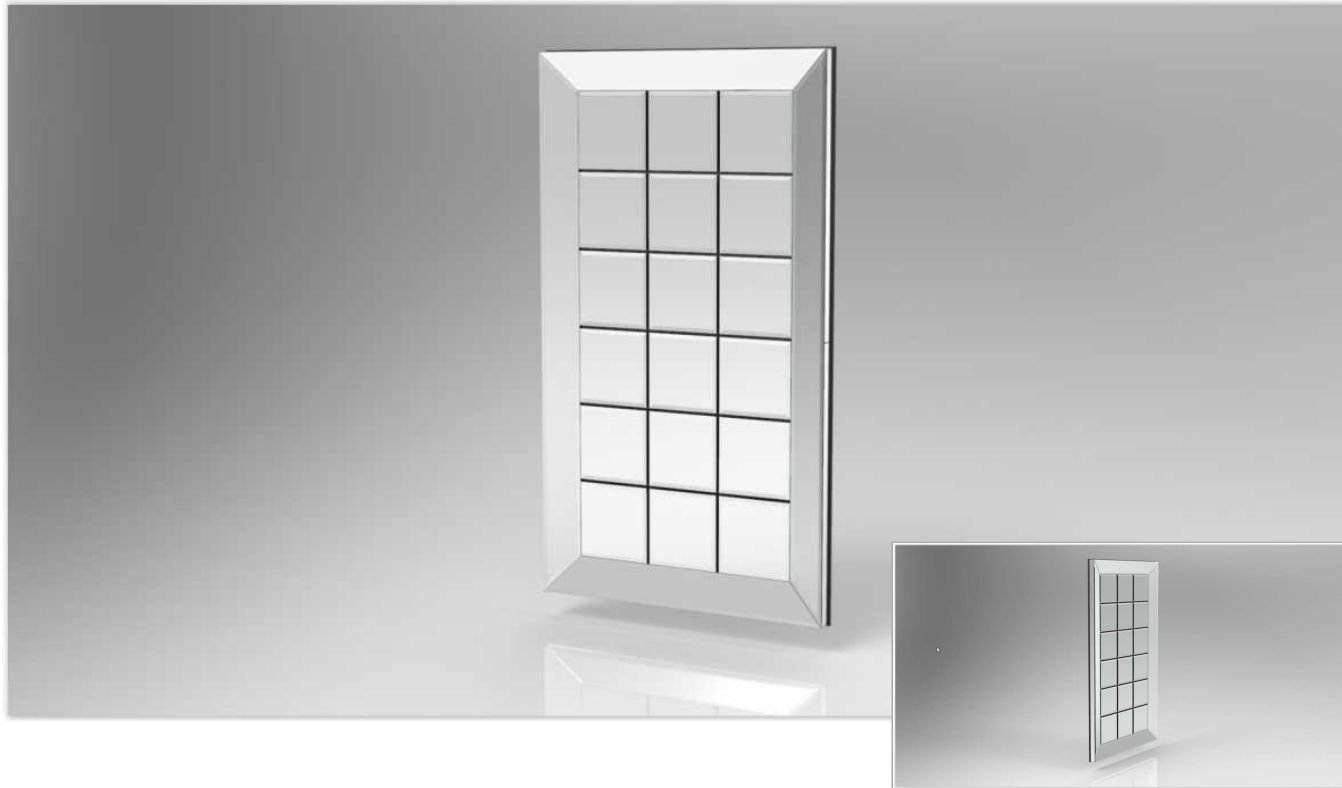

ES 9004 | MIRROR

FEATURES:

BASE: MIRROR COATED MDF

SIDES: MIRRORED OR COLORED GLASS

SIDES THICKNESS: 80MM

GLASSES | MIRRORS: 4MM

GLASS | MIRRORS LAPIDATION MODE: BISOTÉ | 15MM

BASE FINISHES

METAL FINISHES

GLASS FINISHES

BRONZE AND FUMÉ MIRRORS | + 20%

STANDARD MIRROR: SILVER

STANDARD MEASURE WIDTH - 125 CM

HEIGHT - 220 CM **AVAILABLE MEASURES** MINIMUM

WIDTH: 90 CM

MAXIMUM WIDTH: 150 CM

MINIMUM HEIGHT: 160 CM

MAXIMUM HEIGHT: 240 CM

SPECIAL SIZES ON REQUEST

Designer | Ville Art Studio