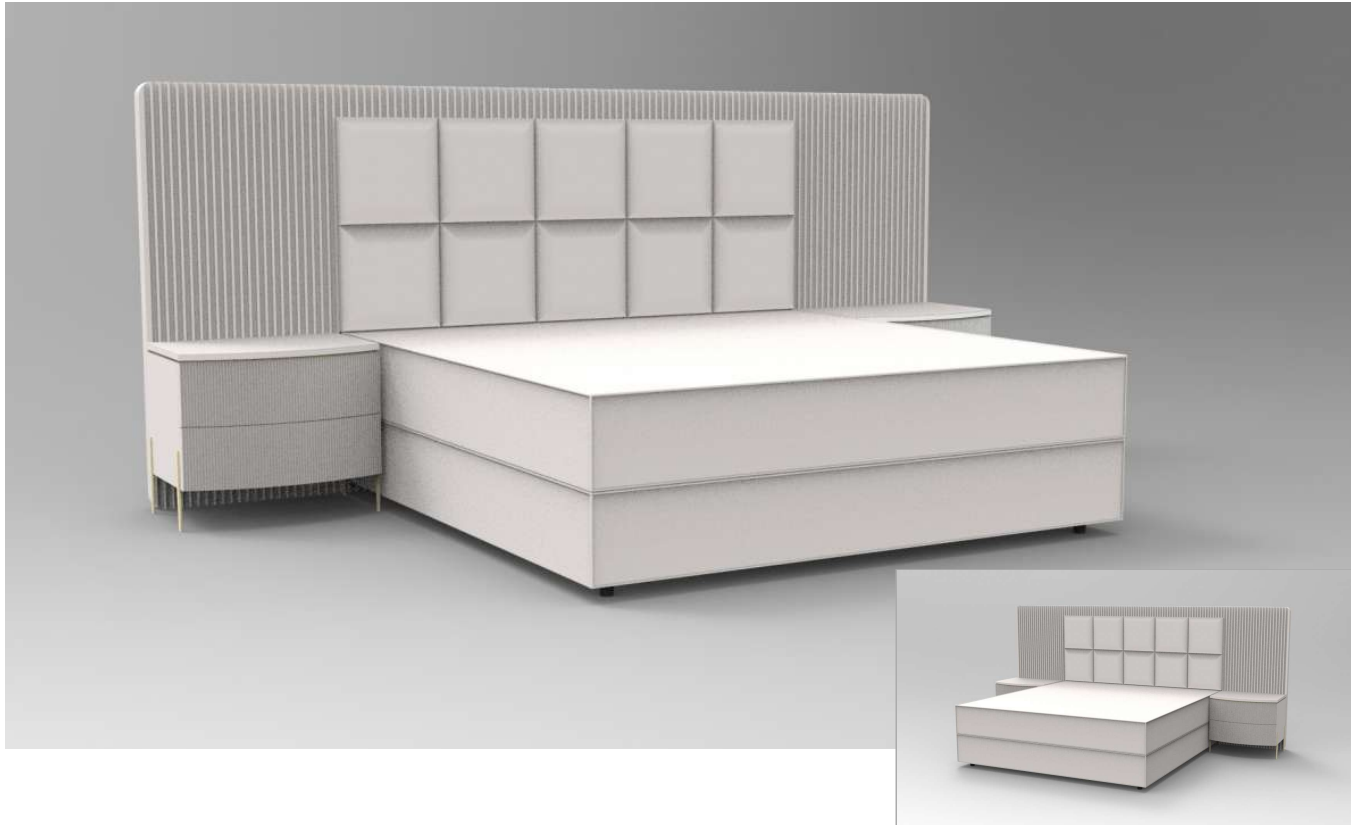

VPCM 8004 | HEADBOARD | LEATHER EDITION

FEATURES:

BASE: LEATHER COATED MDF

SIDES: COATED IN RETREAT CROC LEATHER

METAL FINISHES

LEATHER FINISHES

GLASS FINISHES

STANDARD MEASURE WIDTH - 365 CM

HEIGHT - 160 CM

SPECIAL SIZES ON REQUEST

Designer | Maicon Maccagnan