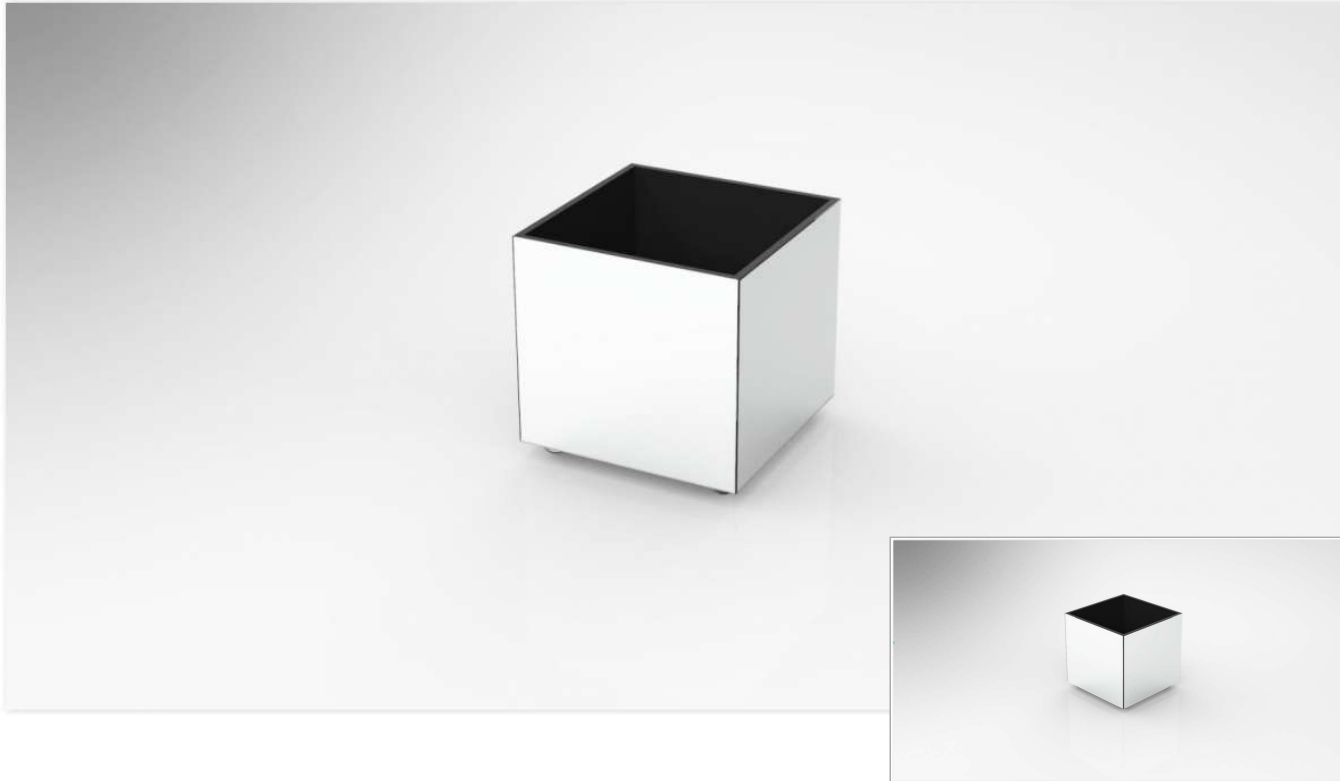

CXP 1000 | CACHEPOT

FEATURES:

BASE: MDF COATED IN MIRROR OR COLOR GLASS

SIDES: MIRRORED OR COLORED GLASS

SIDES THICKNESS: 03MM

BEZEL THICKNESS: FACETED FACETING

INTERNAL FINISHES: MATTE LACQUER

BASE FINISHES

ALL LACQUER COLORS IN OUR SHOWCASE

METAL FINISHES

GLASS FINISHES

OUR COLORED GLASSES | + 20%

BRONZE AND FUMÉ MIRRORS | + 20%

STANDARD MIRROR: SILVER

STANDARD MEASURE LENGTH - 40 CM

PROFUNDITY - 40 CM

HEIGHT - 40 CM

Designer | Ville Art Studio