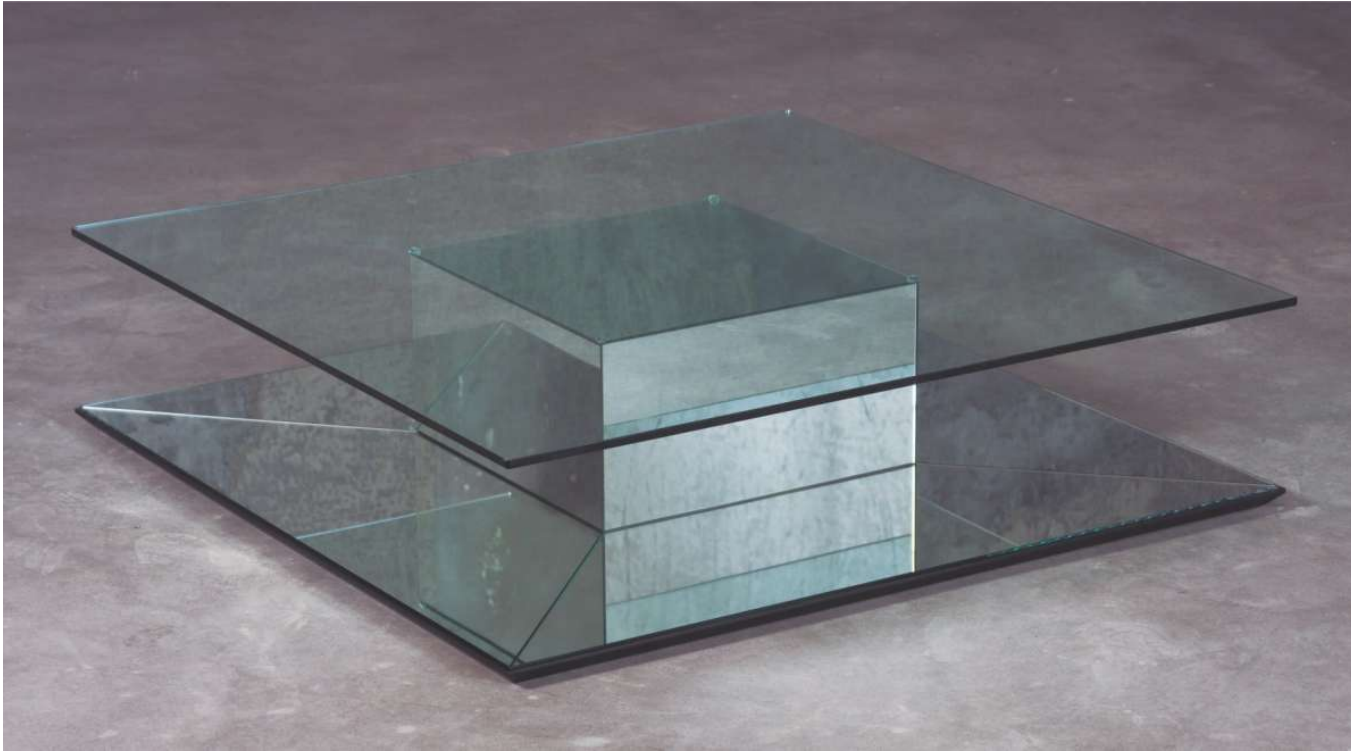

VMC 6133 | MESA DE CENTRO

FEATURES:

BASE: MDF COATED IN MIRROR OR COLOR GLASS

SIDES: MIRRORED OR COLORED GLASS

SIDES THICKNESS: 03MM

BEZEL THICKNESS: FACETED FACETING

TABLE TOP: COLORLESS GLASS

GLASS THICKNESS: 10MM

LAPIDATION MODE: FACETED FACETING

METAL FINISHES

GLASS FINISHES

OUR COLORED GLASSES | + 20%

BRONZE AND FUMÉ MIRRORS | + 20%

STANDARD MIRROR: SILVER

STANDARD MEASURE LENGTH - 120 CM

PROFUNDITY - 120 CM

HEIGHT - 30 CM **AVAILABLE MEASURES** MINIMUM

DEPTH: 60 CM

MAXIMUM DEPTH: 140 CM

MINIMUM LENGTH: 60 CM

MAXIMUM LENGHT: 200 CM

SPECIAL SIZES ON REQUEST

Designer | Ville Art Studio