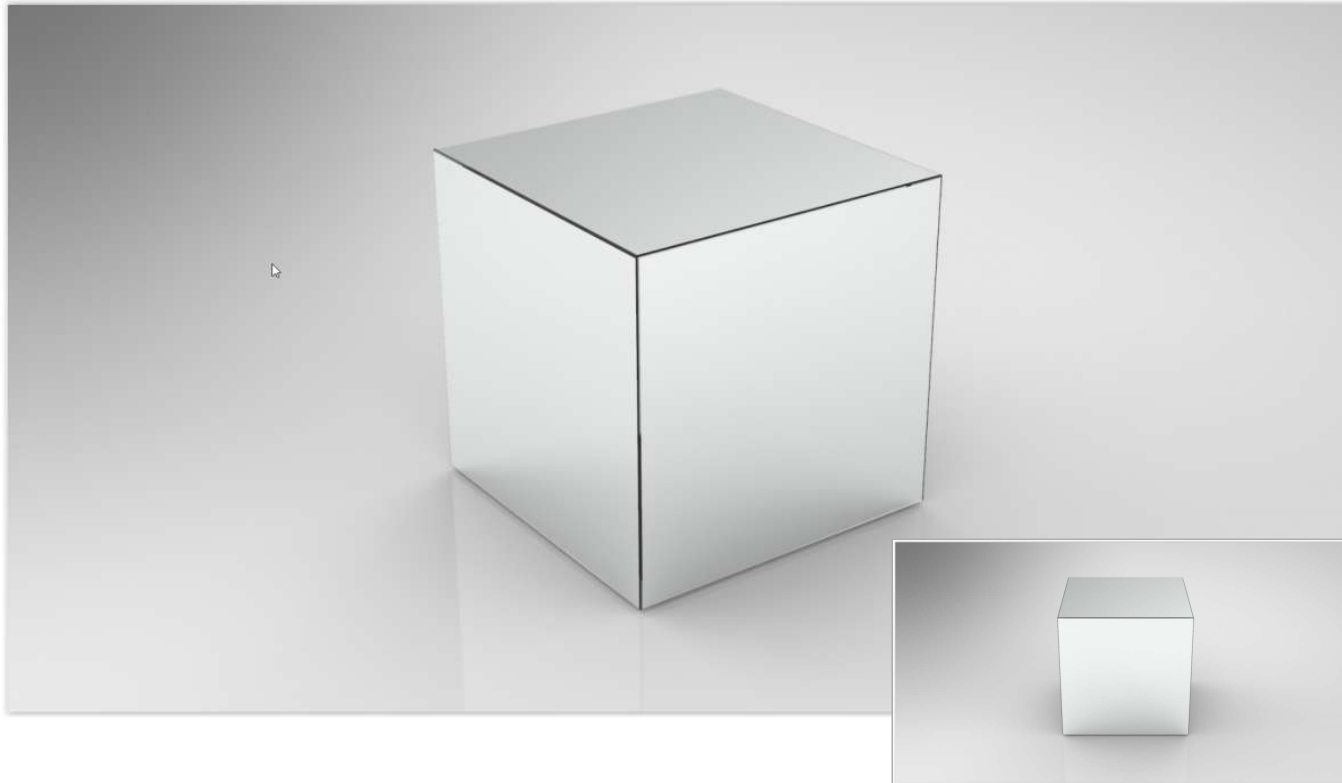

PL 200 | SIDE TABLE

FEATURES:

BASE: MIRROR COATED MDF

SIDES: MIRRORED

SIDES THICKNESS: 03MM

BEZEL THICKNESS: FACETED FACETING

TABLE TOP: MIRRORED

GLASS THICKNESS: 03MM

LAPIDATION MODE: FACETED FACETING

METAL FINISHES

GLASS FINISHES

STANDARD MIRROR: SILVER

STANDARD MEASURE LENGTH - 60 CM

PROFUNDITY - 60 CM

HEIGHT - 60 CM

Designer | Ville Art Studio