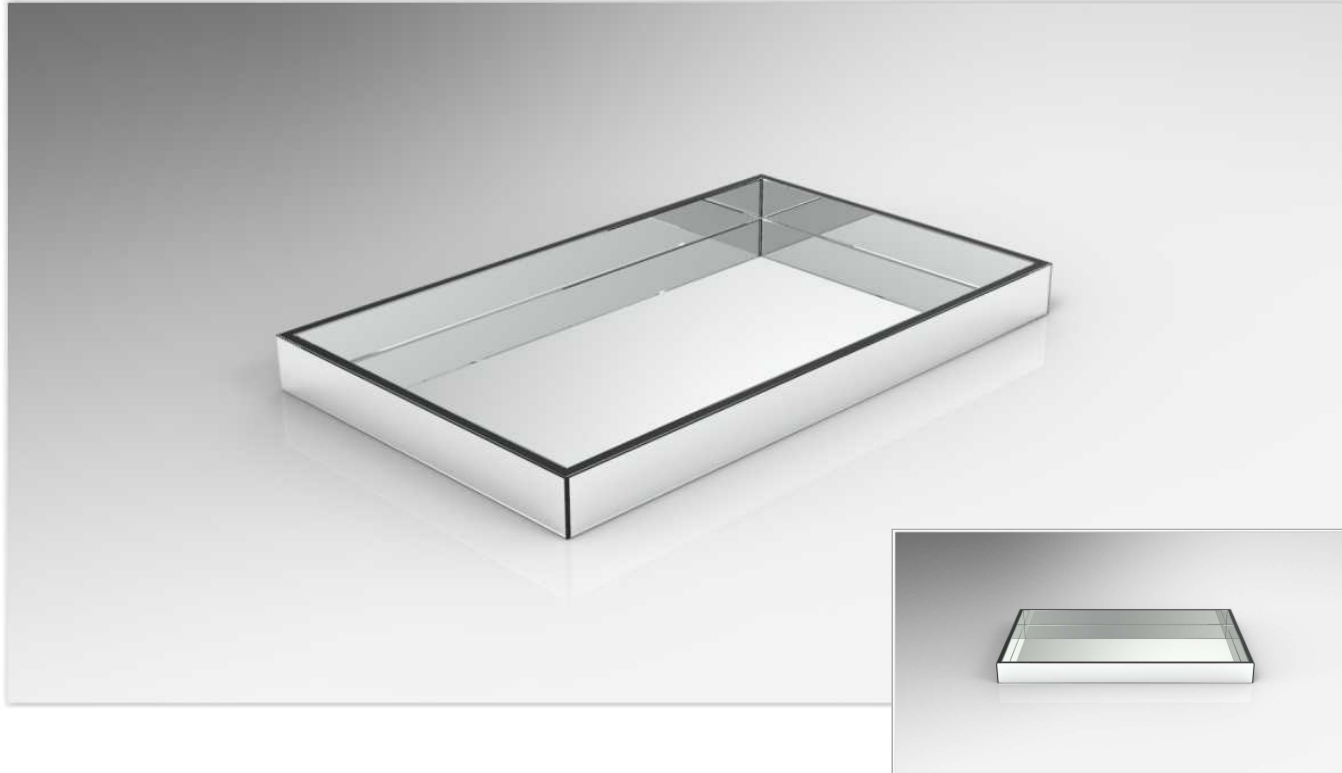

BDJ 4460 P | TRAY

FEATURES:

BASE: MIRROR COATED MDF

SIDES: MIRRORED

SIDES THICKNESS: 03MM

BEZEL THICKNESS: FACETED FACETING

TABLE TOP: COATED IN MIRROR OR COLORED GLASS

GLASS THICKNESS: 04MM

LAPIDATION MODE: FACETED FACETING

METAL FINISHES

GLASS FINISHES

OUR ENTIRE LINE OF COLORED GLASSES AT NO ADDITIONAL COST

ÂMBAR AND FUMÉ MIRRORS AT NO ADDITIONAL COST

STANDARD MIRROR: SILVER

STANDARD MEASURE LENGTH - 50 CM

PROFUNDITY - 30 CM

HEIGHT - 6 CM

Designer | Ville Art Studio