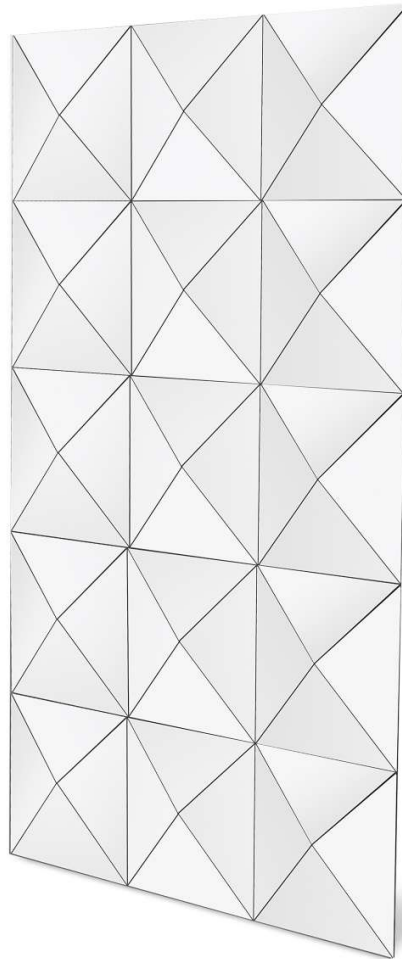

ES 9008 | MIRROR

FEATURES:

BASE: MIRROR COATED MDF

SIDES: LACQUERED

SIDES THICKNESS: 50MM

GLASSES | MIRRORS: 3MM

GLASS | MIRRORS LAPIDATION MODE: FACETED
FACETING

BASE FINISHES

METAL FINISHES

GLASS FINISHES

BRONZE AND FUMÉ MIRRORS | + 20%

STANDARD MIRROR: SILVER

STANDARD MEASURE WIDTH - 120 CM

HEIGHT - 200 CM **AVAILABLE MEASURES** MINIMUM

WIDTH: 80 CM

MAXIMUM WIDTH: 120 CM

MINIMUM HEIGHT: 120 CM

MAXIMUM HEIGHT: 240 CM

SPECIAL SIZES ON REQUEST

Designer | Ville Art Studio