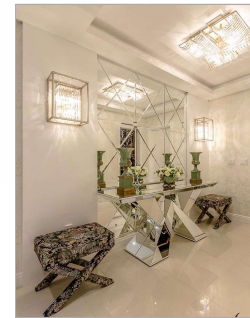

FEATURES:

BASE: MDF COATED IN MIRROR OR COLOR GLASS

TABLE TOP: COATED IN MIRROR OR COLORED GLASS

GLASS THICKNESS: 04MM

LAPIDATION MODE: FACETED FACETING

METAL FINISHES

GLASS FINISHES

OUR COLORED GLASSES | + 20%

BRONZE AND FUMÉ MIRRORS | + 20%

STANDARD MIRROR: SILVER

STANDARD MEASURE LENGTH - 200 CM

PROFUNDITY - 50 CM

HEIGHT - 80 CM **AVAILABLE MEASURES** MINIMUM

DEPTH: 50 CM

MAXIMUM DEPTH: 60 CM

MINIMUM LENGTH: 180 CM

MAXIMUM LENGTH: 240 CM

SPECIAL SIZES ON REQUEST