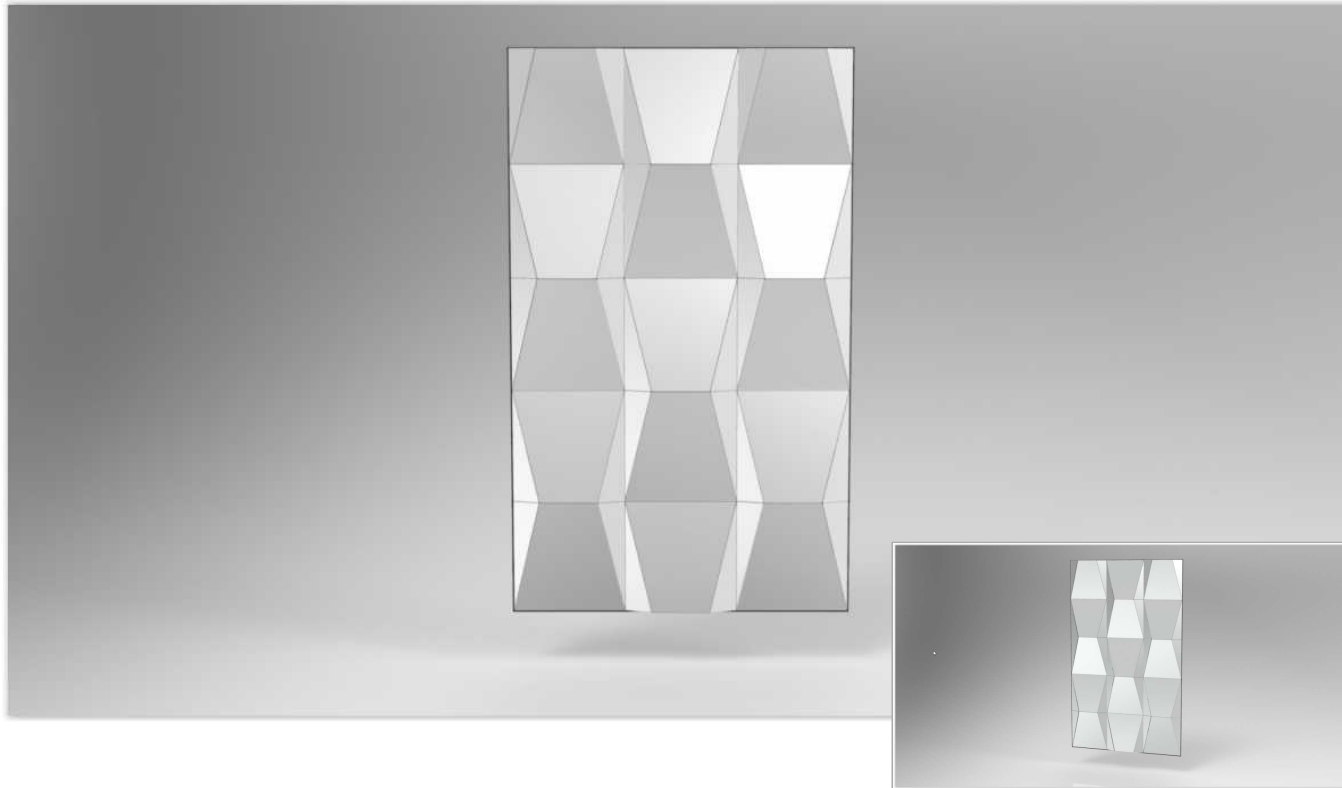

ES 9014 | MIRROR

FEATURES:

BASE: MIRROR COATED MDF

SIDES: LACQUERED

SIDES THICKNESS: 60MM

GLASSES | MIRRORS: 3MM

GLASS | MIRRORS LAPIDATION MODE: FACETED
FACETING

BASE FINISHES

METAL FINISHES

GLASS FINISHES

BRONZE AND FUMÉ MIRRORS | + 20%

STANDARD MIRROR: SILVER

STANDARD MEASURE WIDTH - 120 CM

HEIGHT - 200 CM **AVAILABLE MEASURES** MINIMUM

WIDTH: 80 CM

MAXIMUM WIDTH: 120 CM

MINIMUM HEIGHT: 120 CM

MAXIMUM HEIGHT: 200 CM

SPECIAL SIZES ON REQUEST

Designer | Ville Art Studio