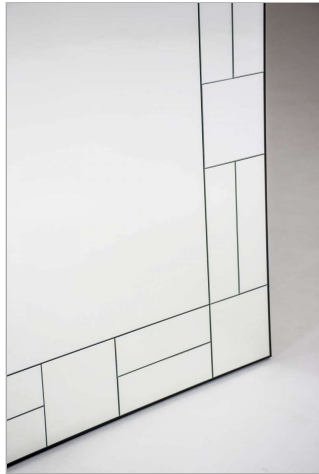

PN 130 PLUS | PROMOTIONAL MIRROR

Designer | Maicon Maccagnan