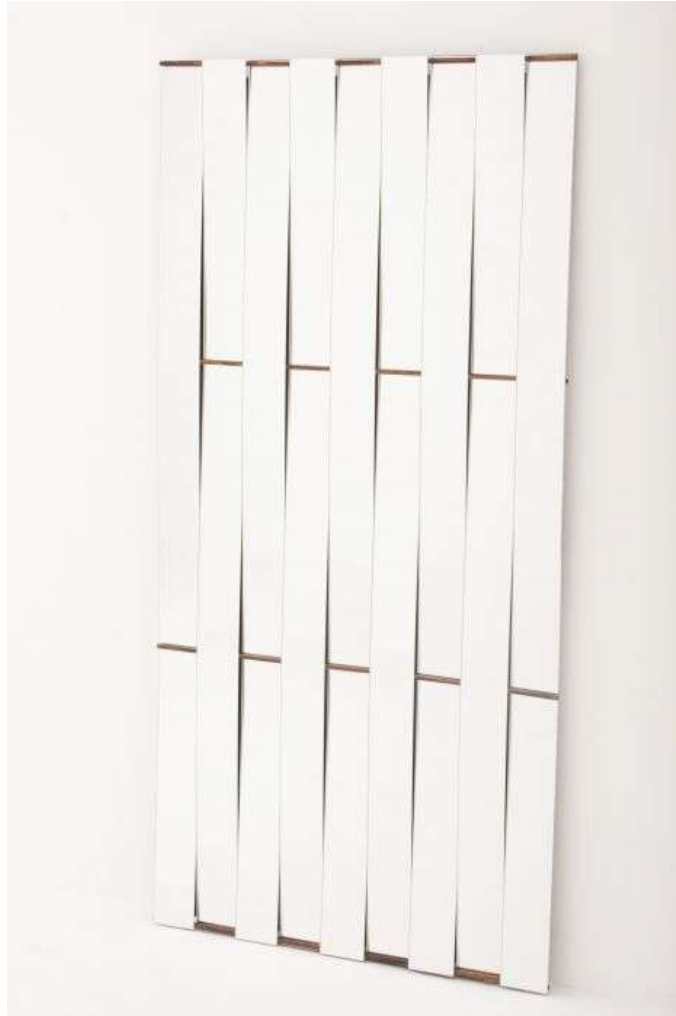

ES 7054 | MIRROR

Designer | Maicon Maccagnan

FEATURES:

BASE: MIRROR COATED MDF

SIDES: FLOATING MIRROR

SIDES THICKNESS: 30MM

GLASSES | MIRRORS: 4MM

GLASS | MIRRORS LAPIDATION MODE: FACETED

FACETING

BASE FINISHES

METAL FINISHES

GLASS FINISHES

BRONZE AND FUMÉ MIRRORS | + 20%

STANDARD MIRROR: SILVER

STANDARD MEASURE WIDTH - 90 CM

HEIGHT - 180 CM **AVAILABLE MEASURES** MINIMUM

WIDTH: 70 CM

MAXIMUM WIDTH: 130 CM

MINIMUM HEIGHT: 150 CM

MAXIMUM HEIGHT: 240 CM

SPECIAL SIZES ON REQUEST