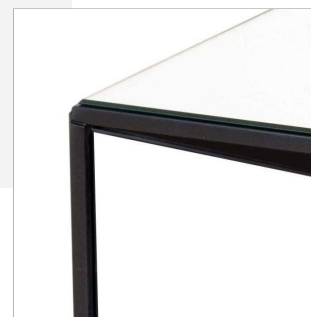

VML 6224 | SIDE TABLE

FEATURES:

BASE: MDF COATED IN MIRROR OR COLOR GLASS

SIDES: MIRRORED OR COLORED GLASS

SIDES THICKNESS: 04MM

BEZEL THICKNESS: FACETED FACETING

INTERNAL FINISHES: MIRRORED

TABLE TOP: COATED IN MIRROR OR COLORED GLASS

GLASS THICKNESS: 04MM

LAPIDATION MODE: FACETED FACETING

METAL FINISHES

GLASS FINISHES

OUR COLORED GLASSES | + 20%

BRONZE AND FUMÉ MIRRORS | + 20%

STANDARD MIRROR: SILVER

STANDARD MEASURE LENGTH - 60 CM

PROFUNDITY - 60 CM

HEIGHT - 60 CM

Designer | Ville Art Studio