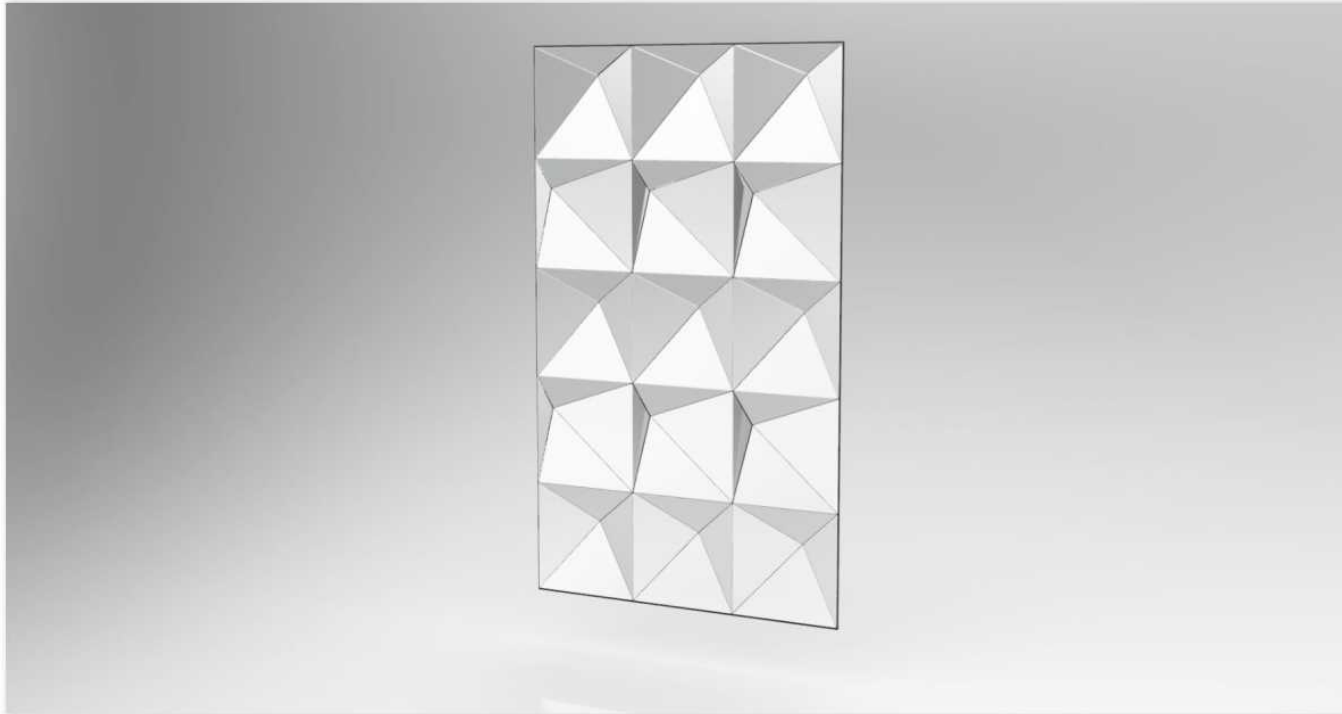

ES 9063 | MIRROR

FEATURES:

BASE: MIRROR COATED MDF

SIDES: LACQUERED

SIDES THICKNESS: 40MM

GLASSES | MIRRORS: 3MM

GLASS | MIRRORS LAPIDATION MODE: FACETED
FACETING

BASE FINISHES

METAL FINISHES

GLASS FINISHES

BRONZE AND FUMÉ MIRRORS | + 20%

STANDARD MIRROR: SILVER

STANDARD MEASURE WIDTH - 120 CM

HEIGHT - 200 CM **AVAILABLE MEASURES** MINIMUM

WIDTH: 80 CM

MAXIMUM WIDTH: 120 CM

MINIMUM HEIGHT: 160 CM

MAXIMUM HEIGHT: 200 CM

SPECIAL SIZES ON REQUEST

Designer | Ville Art Studio