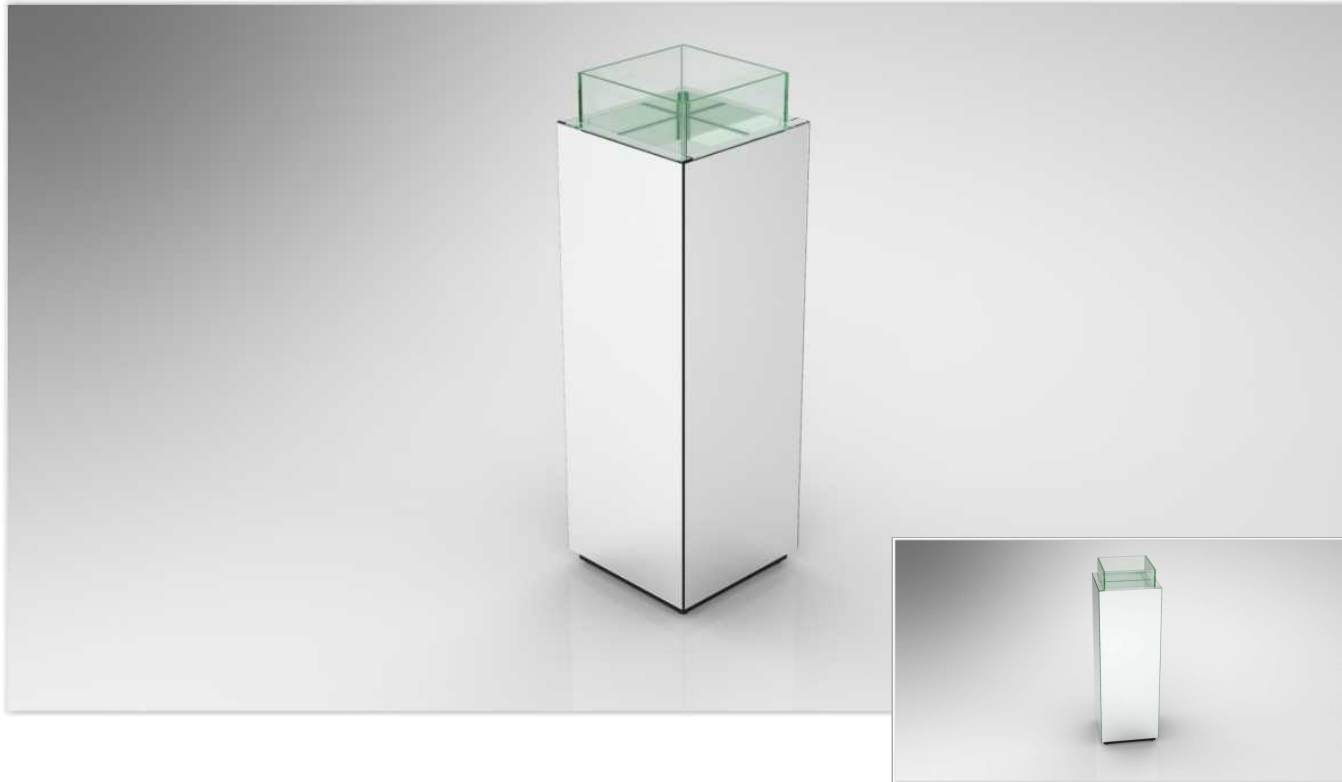

CXP 3100 | CACHEPOT

FEATURES:

BASE: MDF COATED IN MIRROR OR COLOR GLASS

SIDES: MIRRORED OR COLORED GLASS

SIDES THICKNESS: 03MM

BEZEL THICKNESS: FACETED FACETING

INTERNAL FINISHES: MATTE LACQUER

CAIXA SUPERIOR EM CRISTAL: COLORLESS GLASS

BASE FINISHES

ALL LACQUER COLORS IN OUR SHOWCASE

METAL FINISHES

GLASS FINISHES

OUR COLORED GLASSES | + 20%

BRONZE AND FUMÉ MIRRORS | + 20%

STANDARD MIRROR: SILVER

STANDARD MEASURE LENGTH - 35 CM

PROFUNDITY - 35 CM

HEIGHT - 110 CM

Designer | Ville Art Studio