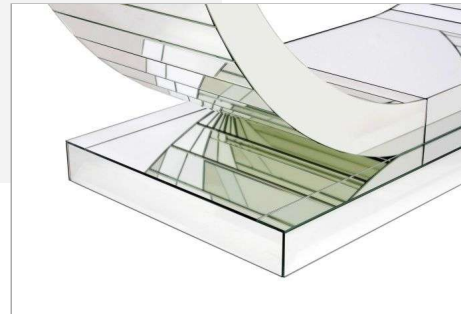

VMA 6326 | SIDEBORD

FEATURES:

BASE: MDF COATED IN MIRROR OR COLOR GLASS

SIDES: MIRRORED OR COLORED GLASS

SIDES THICKNESS: 03MM

BEZEL THICKNESS: FACETED FACETING

TABLE TOP: COATED IN MIRROR OR COLORED GLASS

GLASS THICKNESS: 04MM

LAPIDATION MODE: FACETED FACETING

GLASS FINISHES

OUR COLORED GLASSES | + 20%

BRONZE AND FUMÉ MIRRORS | + 20%

STANDARD MIRROR: SILVER

STANDARD MEASURE LENGTH - 240 CM

PROFUNDITY - 50 CM

HEIGHT - 80 CM **AVAILABLE MEASURES** MINIMUM

DEPTH: 50 CM

MAXIMUM DEPTH: 50 CM

MINIMUM LENGTH: 160 CM

MAXIMUM LENGHT: 240 CM

SPECIAL SIZES ON REQUEST

Designer | Ville Art Studio