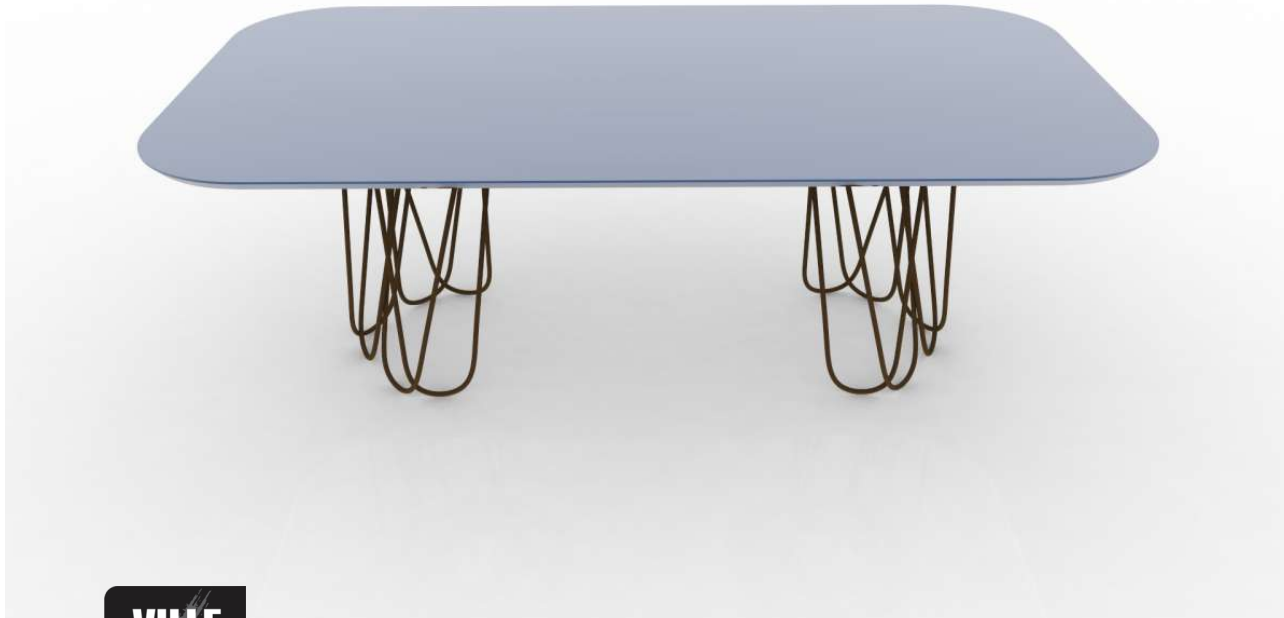

VMJ 6511 | OÁSIS | DINING TABLE

Designer | Rejane Carvalho Leite

FEATURES:

BASE: CURVED METAL IN MICRO TEXTURE PAINT

METAL FINISHES: MICRO TEXTURE PAINTING

TABLE TOP: COATED IN MIRROR OR COLORED GLASS

GLASS THICKNESS: 04MM

LAPIDATION MODE: FACETED FACETING

METAL FINISHES

ALL LACQUER COLORS IN OUR SHOWCASE

GLASS FINISHES

OUR ENTIRE LINE OF COLORED GLASSES AT NO ADDITIONAL COST

ÂMBAR AND FUMÉ MIRRORS AT NO ADDITIONAL COST

STANDARD MEASURE LENGTH - 320 CM

PROFUNDITY - 120 CM

HEIGHT - 76 CM **AVAILABLE MEASURES** MINIMUM

DEPTH: 120 CM

MAXIMUM DEPTH: 130 CM

MINIMUM LENGTH: 220 CM

MAXIMUM LENGTH: 320 CM

SPECIAL SIZES ON REQUEST