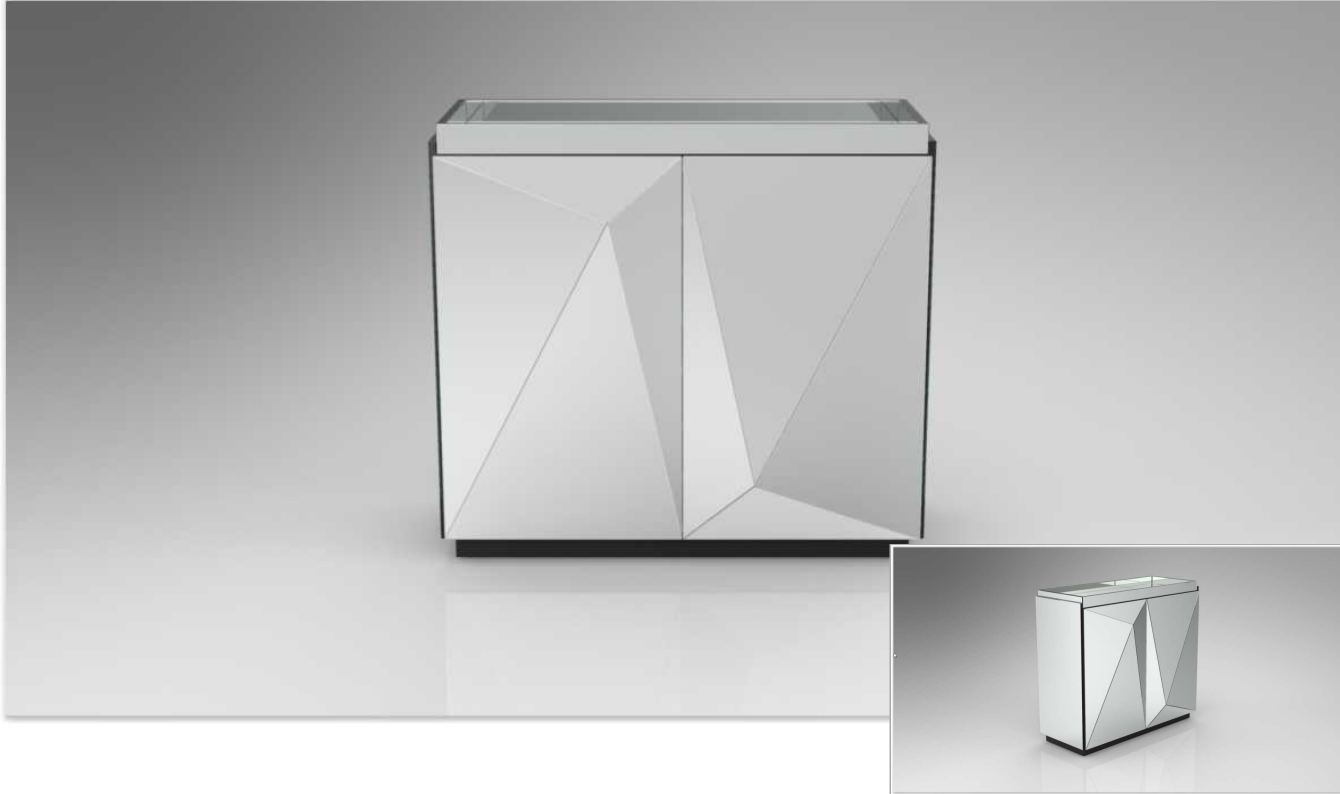

VMBE 6609 | DRINK CABINET

FEATURES:

BASE: MDF COATED IN MIRROR OR COLOR GLASS

SIDES: MIRRORED OR COLORED GLASS

SIDES THICKNESS: 04MM

BEZEL THICKNESS: FACETED FACETING

ACABAMENTO DO FUNDO: MATTE LACQUER | FOR MORE CHECK ACCESSORIES

INTERNAL FINISHES: GLASS SHELVES | MIRRORED INTERIOR

LIGHTING: OPTIONAL | CHECK ACCESSORIES

ACABAMENTO DAS PORTAS: GEOMETRIC DESIGN GLASS

OPENING SYSTEM: TOUCH BEAM OPENING SYSTEM

TABLE TOP: MIRRORED OR COLORED GLASS TRAY

GLASS THICKNESS: 04MM

LAPIDATION MODE: FACETED FACETING

BASE FINISHES

ALL LACQUER COLORS IN OUR SHOWCASE

METAL FINISHES

GLASS FINISHES

OUR COLORED GLASSES | + 20%

BRONZE AND FUMÉ MIRRORS | + 20%

STANDARD MIRROR: SILVER

STANDARD MEASURE LENGTH - 120 CM

PROFUNDITY - 50 CM

HEIGHT - 110 CM

Designer | Maicon Maccagnan