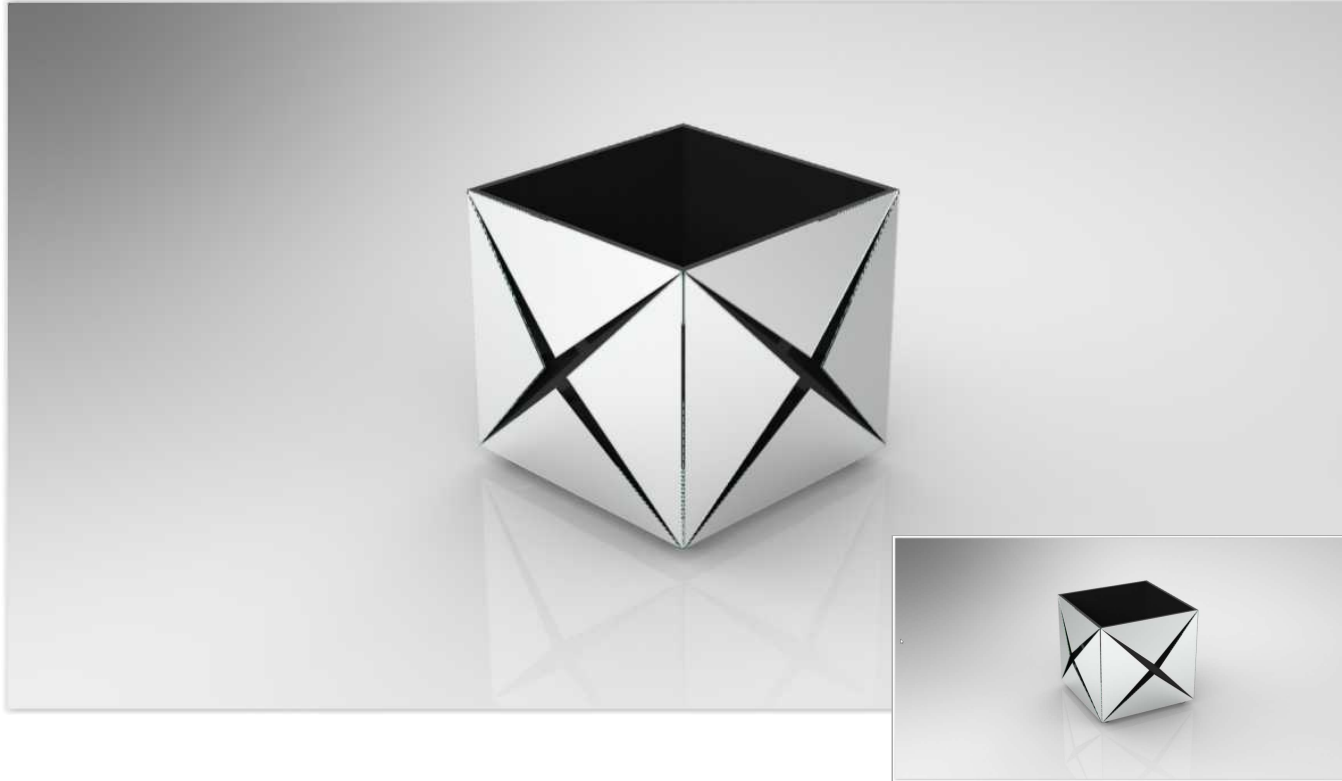

CXP 9000 | CACHEPOT

FEATURES:

BASE: MDF COATED IN MIRROR OR COLOR GLASS

SIDES: MIRRORED OR COLORED GLASS

SIDES THICKNESS: 04MM

BEZEL THICKNESS: FACETED FACETING

INTERNAL FINISHES: MATTE LACQUER

BASE FINISHES

ALL LACQUER COLORS IN OUR SHOWCASE

METAL FINISHES

GLASS FINISHES

OUR COLORED GLASSES | + 20%

BRONZE AND FUMÉ MIRRORS | + 20%

STANDARD MIRROR: SILVER

STANDARD MEASURE LENGTH - 50 CM

PROFUNDITY - 50 CM

HEIGHT - 50 CM

Designer | Ville Art Studio