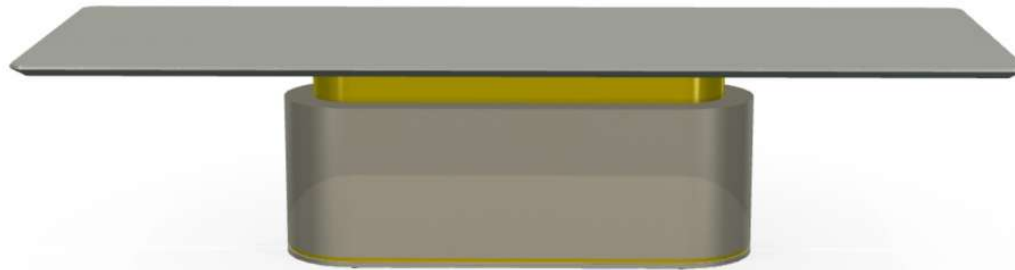

VMJ 6490 | DINING TABLE | LEATHER EDITION

FEATURES:

BASE: LEATHER COATED MDF

METAL FINISHES: GOLD

SIDES: COATED IN SYNTHETIC LEATHER

TABLE TOP: COATED IN MIRROR OR COLORED GLASS

GLASS THICKNESS: 04MM

LAPIDATION MODE: FACETED FACETING

METAL FINISHES

LEATHER FINISHES

ALL OUR RETREAT CROC LEATHER OPTIONS

GLASS FINISHES

OUR ENTIRE LINE OF COLORED GLASSES AT NO ADDITIONAL COST

ÂMBAR AND FUMÉ MIRRORS AT NO ADDITIONAL COST

SILVER MIRROR | 5% DISCOUNT

TABLE TOP FORMATS

STANDARD MEASURE LENGTH - 320 CM

PROFUNDITY - 120 CM

HEIGHT - 76 CM **AVAILABLE MEASURES** MINIMUM

DEPTH: 120 CM

MAXIMUM DEPTH: 140 CM

MINIMUM LENGTH: 220 CM

MAXIMUM LENGTH: 320 CM

SPECIAL SIZES ON REQUEST

Designer | Maicon Maccagnan