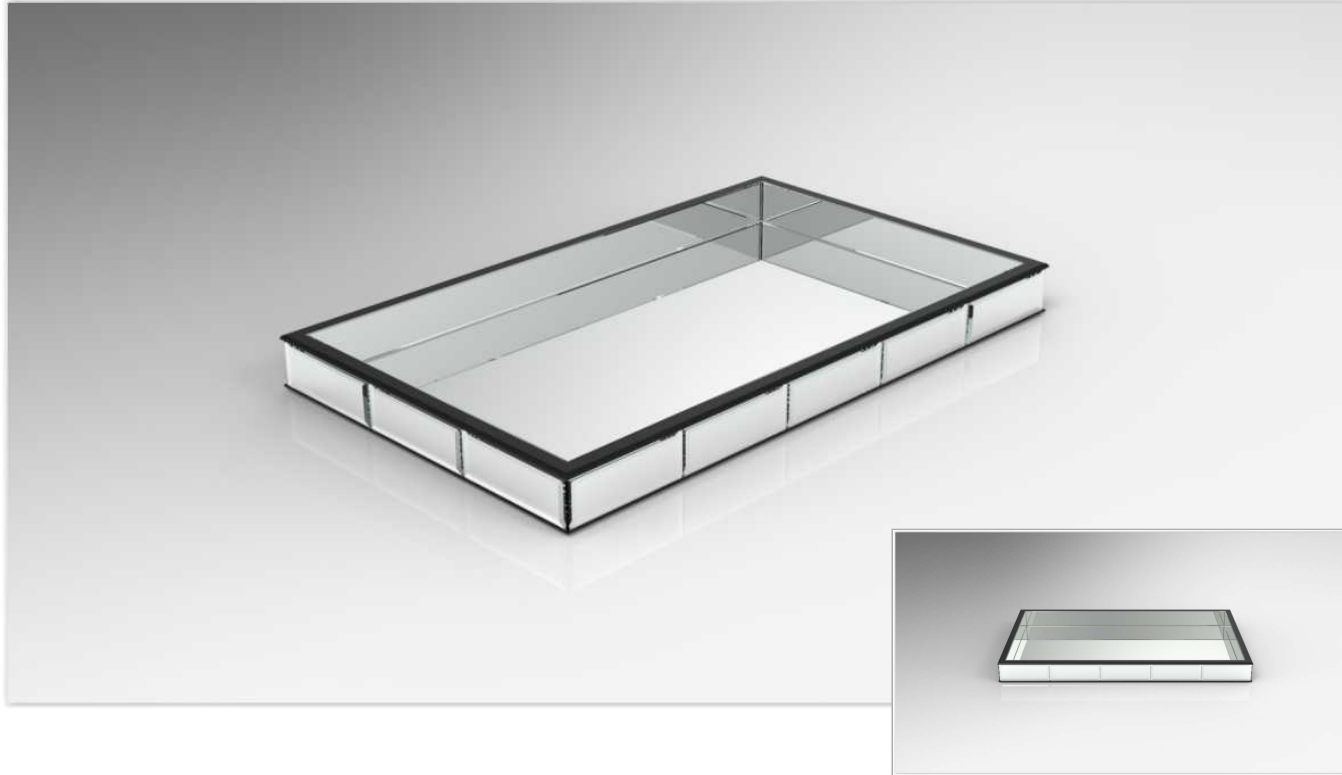

BDJ 4600 | TRAY

FEATURES:

BASE: MIRROR COATED MDF

SIDES: MIRRORED

SIDES THICKNESS: 04MM

BEZEL THICKNESS: BISOTÉ |10MM

ACABAMENTO DO FUNDO: VELVET COATED

TABLE TOP: COATED IN MIRROR OR COLORED GLASS

GLASS THICKNESS: 04MM

LAPIDATION MODE: FACETED FACETING

METAL FINISHES

GLASS FINISHES

OUR ENTIRE LINE OF COLORED GLASSES AT NO ADDITIONAL COST

ÂMBAR AND FUMÉ MIRRORS AT NO ADDITIONAL COST

STANDARD MIRROR: SILVER

STANDARD MEASURE LENGTH - 71 CM

PROFUNDITY - 43 CM

HEIGHT - 6 CM

Designer | Ville Art Studio