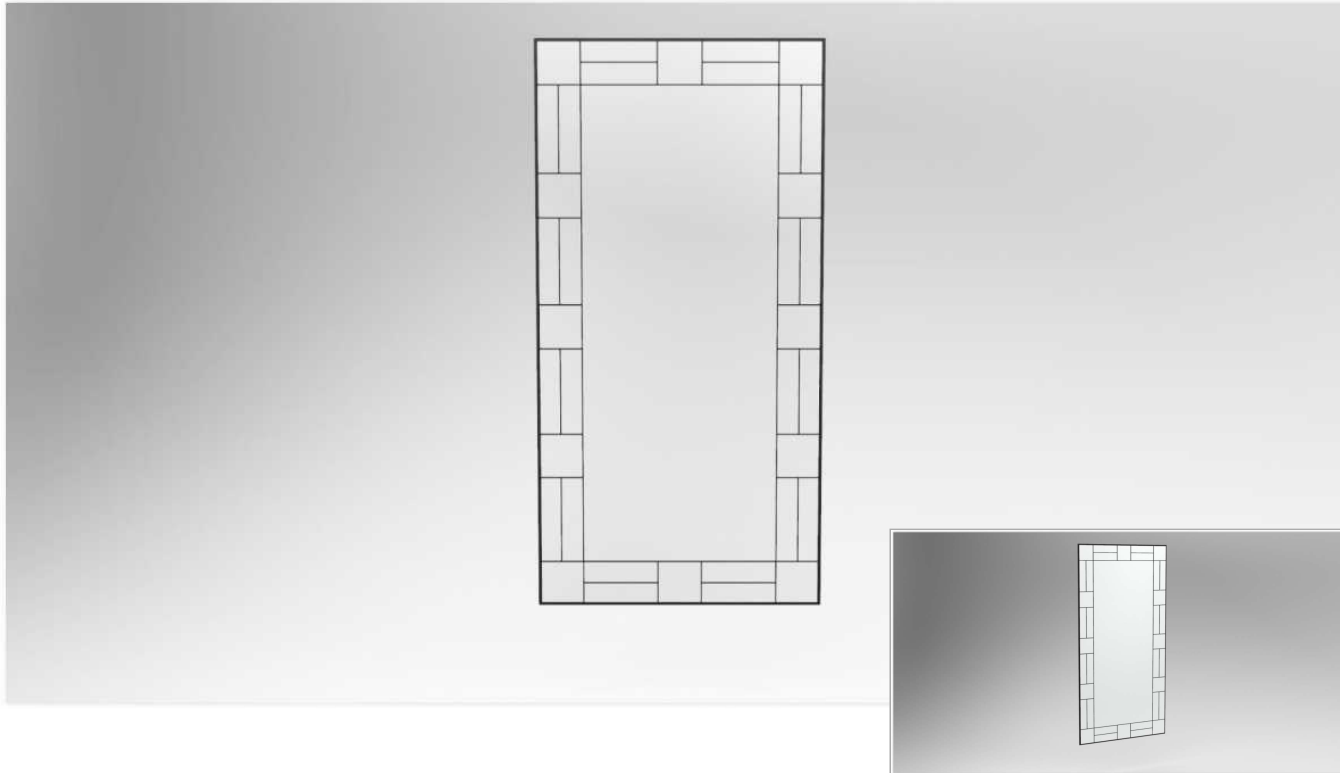

PN 013 | MIRROR

FEATURES:

BASE: MIRROR COATED MDF

SIDES: LACQUERED

SIDES THICKNESS: 25MM

GLASSES | MIRRORS: 3MM

GLASS | MIRRORS LAPIDATION MODE: FACETED

FACETING

BASE FINISHES

METAL FINISHES

GLASS FINISHES

STANDARD MIRROR: SILVER

STANDARD MEASURE WIDTH - 90 CM

HEIGHT - 180 CM

Designer | Ville Art Studio