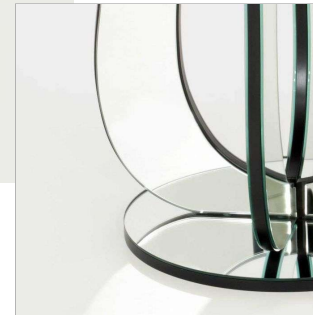

VML 6201 | SIDE TABLE

FEATURES:

BASE: MDF COATED IN MIRROR OR COLOR GLASS

SIDES: MIRROR OR COLORED GLASS

SIDES THICKNESS: 04MM

BEZEL THICKNESS: FACETED FACETING

TABLE TOP: COATED IN MIRROR OR COLORED GLASS

GLASS THICKNESS: 04MM

LAPIDATION MODE: FACETED FACETING

BASE FINISHES

ALL LACQUER COLORS IN OUR SHOWCASE

METAL FINISHES

GLASS FINISHES

OUR COLORED GLASSES | + 20%

BRONZE AND FUMÉ MIRRORS | + 20%

STANDARD MIRROR: SILVER

STANDARD MEASURE LENGTH - 70 CM

PROFUNDITY - 70 CM

HEIGHT - 70 CM

Designer | Ville Art Studio