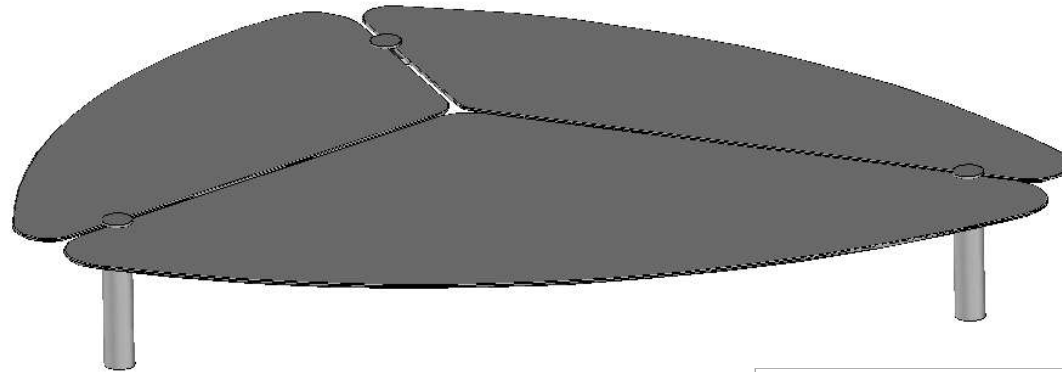

VMC 6174 | COFFEE TABLE

FEATURES:

BASE: CARBON STEEL WITH MICROTEXTURE PAINT

METAL FINISHES: MICRO TEXTURE PAINTING

TAMPO ORGÂNICO MODULADO: COATED IN MIRROR OR COLORED GLASS

GLASS THICKNESS: 04MM

LAPIDATION MODE: FACETED FACETING

METAL FINISHES

GLASS FINISHES

OUR ENTIRE LINE OF COLORED GLASSES AT NO ADDITIONAL COST

ÂMBAR AND FUMÉ MIRRORS AT NO ADDITIONAL COST

STANDARD MEASURE LENGTH - 160 CM

PROFUNDITY - 130 CM

HEIGHT - 25 CM

Designer | Ville Art Studio