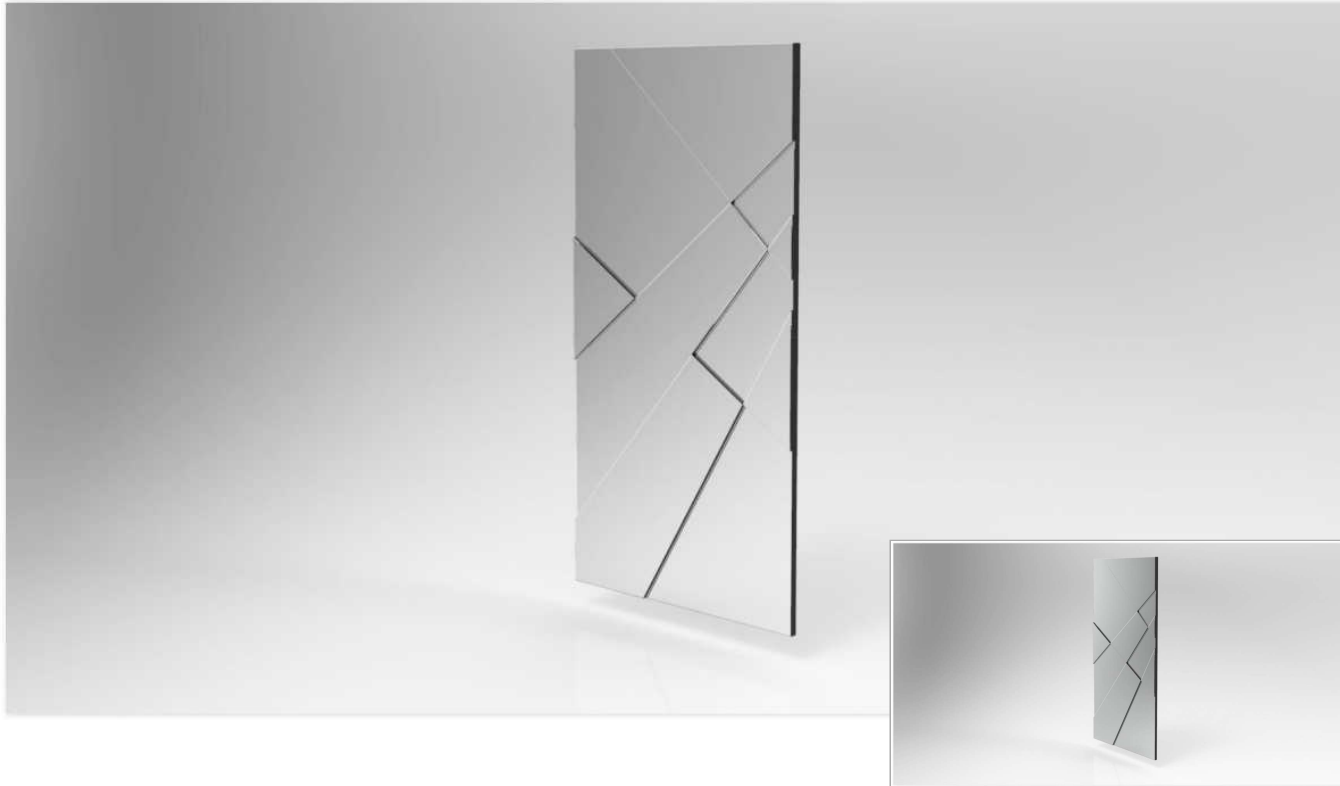

ES 9030 | MIRROR

FEATURES:

BASE: MIRROR COATED MDF

SIDES: LACQUERED

SIDES THICKNESS: 40MM

GLASSES | MIRRORS: 3MM

GLASS | MIRRORS LAPIDATION MODE: FACETED
FACETING

BASE FINISHES

METAL FINISHES

GLASS FINISHES

BRONZE AND FUMÉ MIRRORS | + 20%

STANDARD MIRROR: SILVER

STANDARD MEASURE WIDTH - 120 CM

HEIGHT - 220 CM **AVAILABLE MEASURES** MINIMUM

WIDTH: 90 CM

MAXIMUM WIDTH: 130 CM

MINIMUM HEIGHT: 180 CM

MAXIMUM HEIGHT: 240 CM

SPECIAL SIZES ON REQUEST

Designer | Ville Art Studio