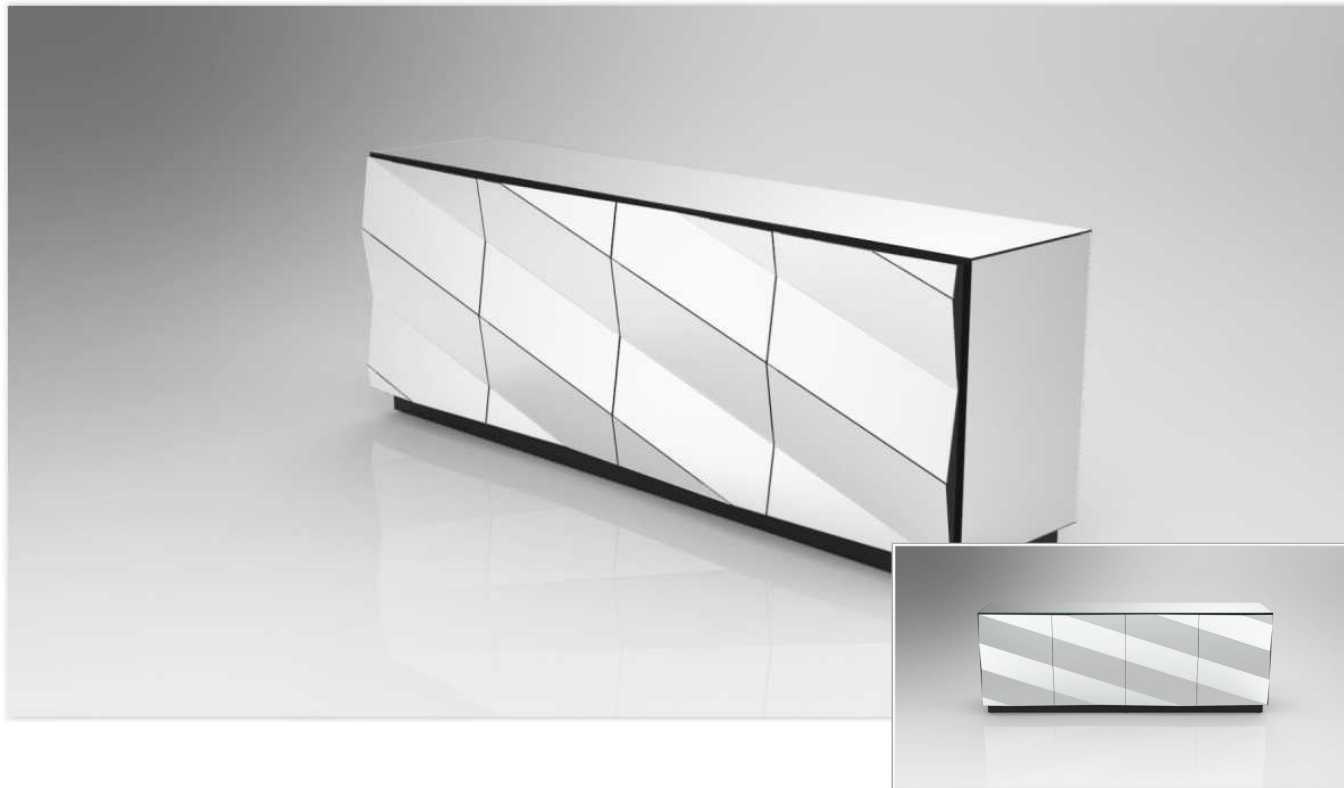

VMBF 8008 | SIDEBBOARD

FEATURES:

BASE: MDF COATED IN MIRROR OR COLOR GLASS

SIDES: MIRRORED OR COLORED GLASS

SIDES THICKNESS: 04MM

BEZEL THICKNESS: FACETED FACETING

ACABAMENTO DO FUNDO: MATTE LACQUER | FOR MORE CHECK ACCESSORIES

INTERNAL FINISHES: GLASS SHELVES | MIRRORED INTERIOR

LIGHTING: OPTIONAL | CHECK ACCESSORIES

ACABAMENTO DAS GAVETAS: INTERNAL OPTIONAL DRAWER | CHECK ACCESSORIES

PORTAS COPLANARES: SLIDING DOOR OPENING SYSTEM

TABLE TOP: COATED IN MIRROR OR COLORED GLASS

GLASS THICKNESS: 04MM

LAPIDATION MODE: FACETED FACETING

BASE FINISHES

ALL LACQUER COLORS IN OUR SHOWCASE

METAL FINISHES

GLASS FINISHES

OUR COLORED GLASSES | + 20%

BRONZE AND FUMÉ MIRRORS | + 20%

STANDARD MIRROR: SILVER

STANDARD MEASURE LENGTH - 220 CM

PROFUNDITY - 50 CM

HEIGHT - 80 CM

Designer | Maicon Maccagnan