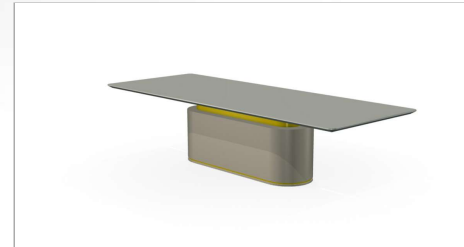

VMJ 6490 | DINING TABLE | LEATHER EDITION

FEATURES:

BASE: LEATHER COATED MDF

METAL FINISHES: GOLD

SIDES: COATED IN SYNTHETIC LEATHER

TABLE TOP: COATED IN MIRROR OR COLORED GLASS

GLASS THICKNESS: 04MM

LAPIDATION MODE: FACETED FACETING

METAL FINISHES

LEATHER FINISHES

ALL OUR RETREAT CROC LEATHER OPTIONS

GLASS FINISHES

OUR ENTIRE LINE OF COLORED GLASSES AT NO ADDITIONAL COST

ÂMBAR AND FUMÉ MIRRORS AT NO ADDITIONAL COST

SILVER MIRROR | 5% DISCOUNT

TABLE TOP FORMATS

STANDARD MEASURE LENGTH - 320 CM

PROFUNDITY - 120 CM

HEIGHT - 76 CM **AVAILABLE MEASURES** MINIMUM

DEPTH: 120 CM

MAXIMUM DEPTH: 140 CM

MINIMUM LENGTH: 220 CM

MAXIMUM LENGTH: 320 CM

SPECIAL SIZES ON REQUEST

Designer | Maicon Maccagnan