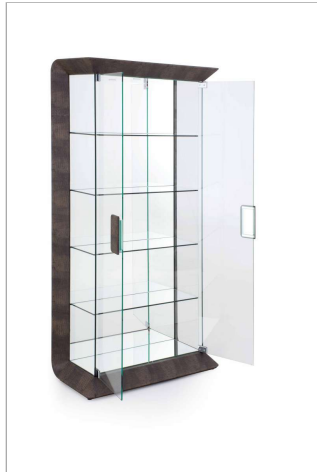

VMBC 9007 | DISPLAY CABINET | LEATHER EDITION

Designer | Maicon Maccagnan

FEATURES:

BASE: LEATHER COATED MDF

SIDES: COLORLESS GLASS

SIDES THICKNESS: 10MM

BEZEL THICKNESS: FACETED FACETING

ACABAMENTO DO FUNDO: MATTE LACQUER | FOR MORE CHECK ACCESSORIES

INTERNAL FINISHES: GLASS SHELVES | MIRRORED INTERIOR

LIGHTING: SUPERIOR CENTRAL LED

ACABAMENTO DAS PORTAS: COLORLESS GLASS

HANDLE: RECONSTITUTED LEATHER

METAL FINISHES

LEATHER FINISHES

ALL OUR RETREAT CROC LEATHER OPTIONS

GLASS FINISHES

STANDARD MIRROR: SILVER

STANDARD MEASURE LENGTH - 100 CM

PROFUNDITY - 45 CM

HEIGHT - 190 CM