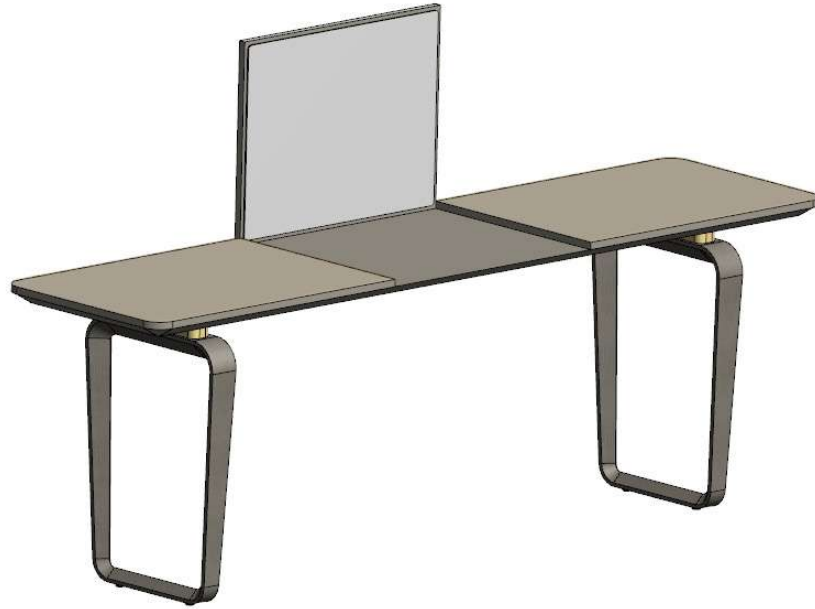

OFFICE DRESSING | LEATHER EDITION

Designer | Maicon Maccagnan

FEATURES:

BASE: LEATHER COATED METAL BASE

METAL FINISHES: GOLD

TABLE TOP: COATED IN MIRROR OR COLORED GLASS

GLASS THICKNESS: 04MM

LAPIDATION MODE: FACETED FACETING

GLASSES | MIRRORS: 4MM

GLASS | MIRRORS LAPIDATION MODE: FACETED FACETING

BASE FINISHES

ALL LACQUER COLORS IN OUR SHOWCASE

METAL FINISHES

LEATHER FINISHES

ALL OUR RETREAT CROC LEATHER OPTIONS

GLASS FINISHES

OUR ENTIRE LINE OF COLORED GLASSES AT NO ADDITIONAL COST

ÂMBAR AND FUMÉ MIRRORS AT NO ADDITIONAL COST

STANDARD MEASURE LENGTH - 220 CM

PROFUNDITY - 50 CM

HEIGHT - 75 CM **AVAILABLE MEASURES** MINIMUM DEPTH: 50 CM

MAXIMUM DEPTH: 50 CM

MINIMUM LENGTH: 140 CM

MAXIMUM LENGTH: 240 CM

SPECIAL SIZES ON REQUEST