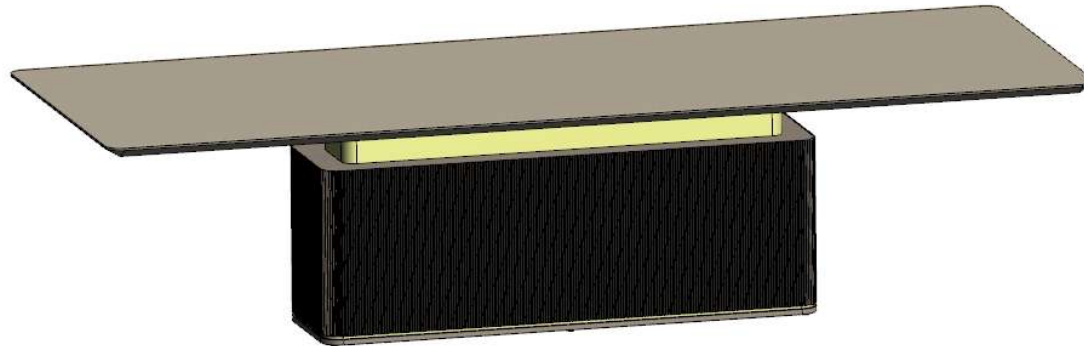

### FEATURES:

**BASE:** CORSET DESIGN MDF COATED IN CONTEMPORARY LEATHER

**METAL FINISHES:** GOLD

**TABLE TOP:** COATED IN MIRROR OR COLORED GLASS

**GLASS THICKNESS:** 04MM

**LAPIDATION MODE:** FACETED FACETING