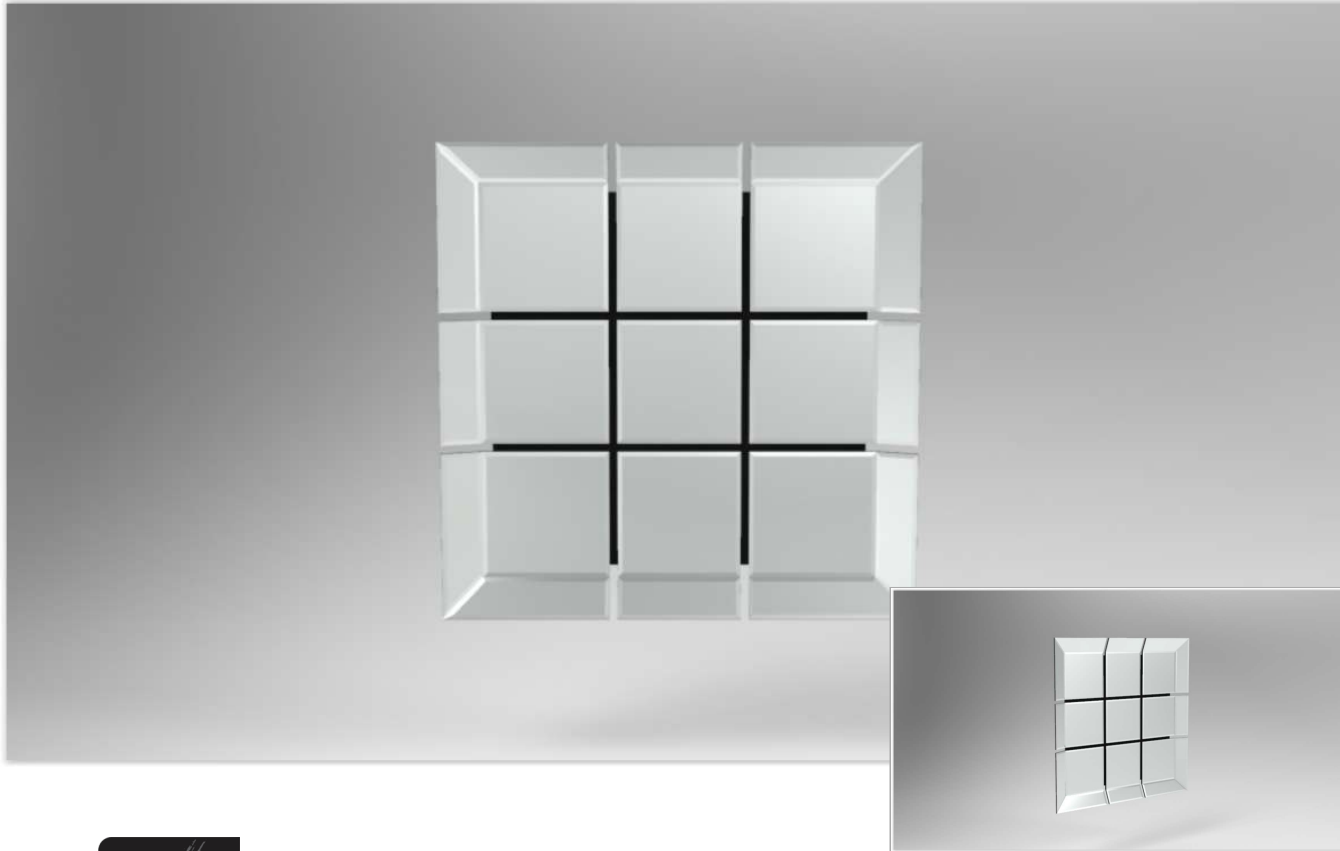

ES 9047 | MIRROR

FEATURES:

BASE: MIRROR COATED MDF

SIDES: LACQUERED

GLASSES | MIRRORS: 4MM

GLASS | MIRRORS LAPIDATION MODE: BISOTÉ | 10MM

BASE FINISHES

METAL FINISHES

GLASS FINISHES

BRONZE AND FUMÉ MIRRORS | + 20%

STANDARD MIRROR: SILVER

STANDARD MEASURE WIDTH - 145 CM

HEIGHT - 145 CM

Designer | Ville Art Studio