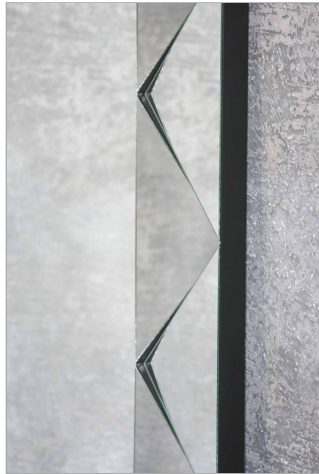

ES 9074 | MIRROR

FEATURES:

BASE: MIRROR COATED MDF

SIDES: LACQUERED

SIDES THICKNESS: 40MM

GLASSES | MIRRORS: 3MM

GLASS | MIRRORS LAPIDATION MODE: FACETED
FACETING

BASE FINISHES

METAL FINISHES

GLASS FINISHES

BRONZE AND FUMÉ MIRRORS | + 20%

STANDARD MIRROR: SILVER

STANDARD MEASURE WIDTH - 120 CM

HEIGHT - 200 CM **AVAILABLE MEASURES** MINIMUM

WIDTH: 120 CM

MAXIMUM WIDTH: 120 CM

MINIMUM HEIGHT: 120 CM

MAXIMUM HEIGHT: 240 CM

SPECIAL SIZES ON REQUEST

Designer | Maicon Maccagnan