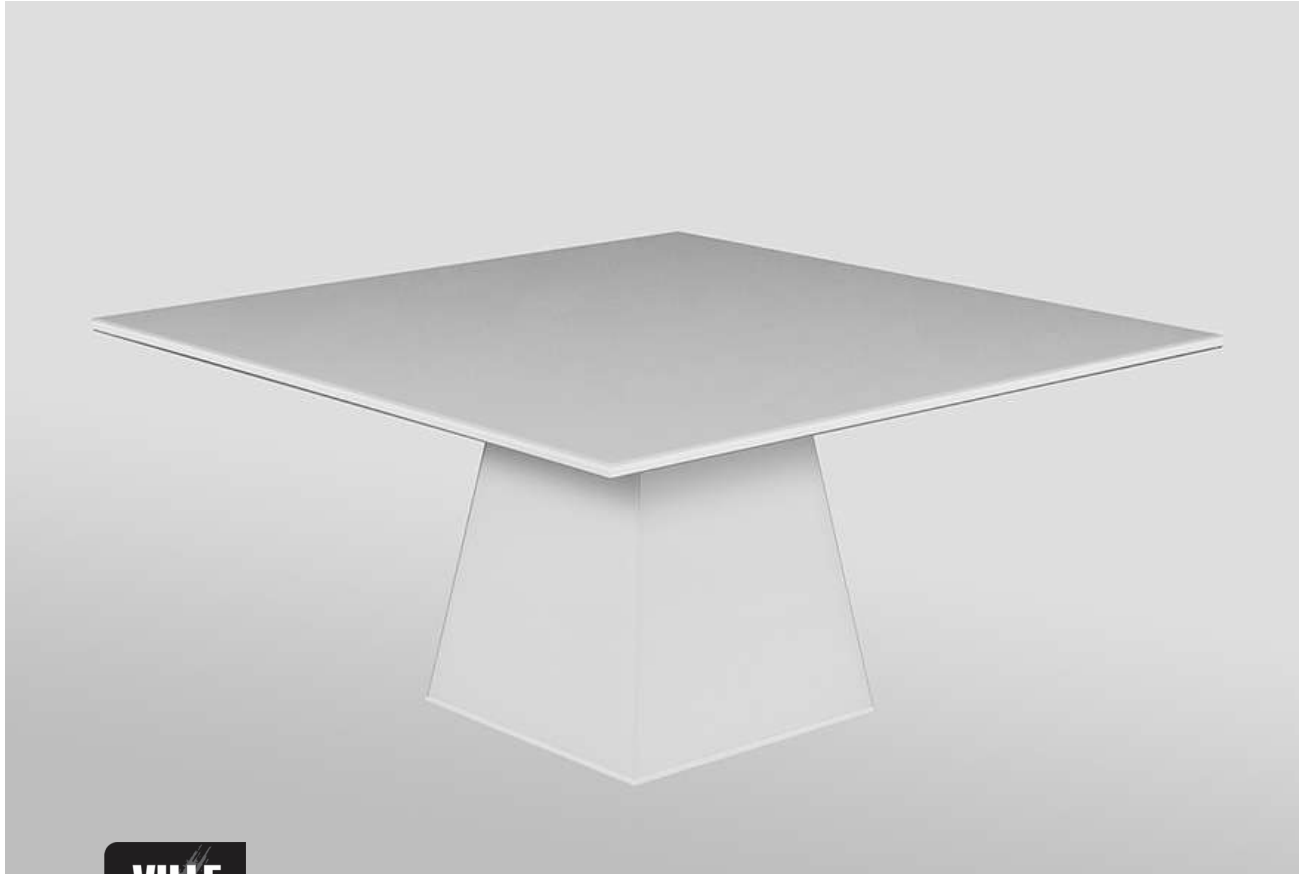

VMJ 6445 | DINING TABLE

Designer | Ville Art Studio

FEATURES:

BASE: MDF COATED IN COLORED GLASS

SIDES: MIRRORED OR COLORED GLASS

SIDES THICKNESS: 04MM

BEZEL THICKNESS: FACETED FACETING

TABLE TOP: COATED IN MIRROR OR COLORED GLASS

GLASS THICKNESS: 04MM

LAPIDATION MODE: FACETED FACETING

METAL FINISHES

GLASS FINISHES

ÂMBAR AND FUMÉ MIRRORS AT NO ADDITIONAL COST

SILVER MIRROR | 10% DISCOUNT

STANDARD MEASURE LENGTH - 150 CM

PROFUNDITY - 150 CM

HEIGHT - 76 CM **AVAILABLE MEASURES** MINIMUM

DEPTH: 130 CM

MAXIMUM DEPTH: 160 CM

MINIMUM LENGTH: 130 CM

MAXIMUM LENGHT: 160 CM

SPECIAL SIZES ON REQUEST