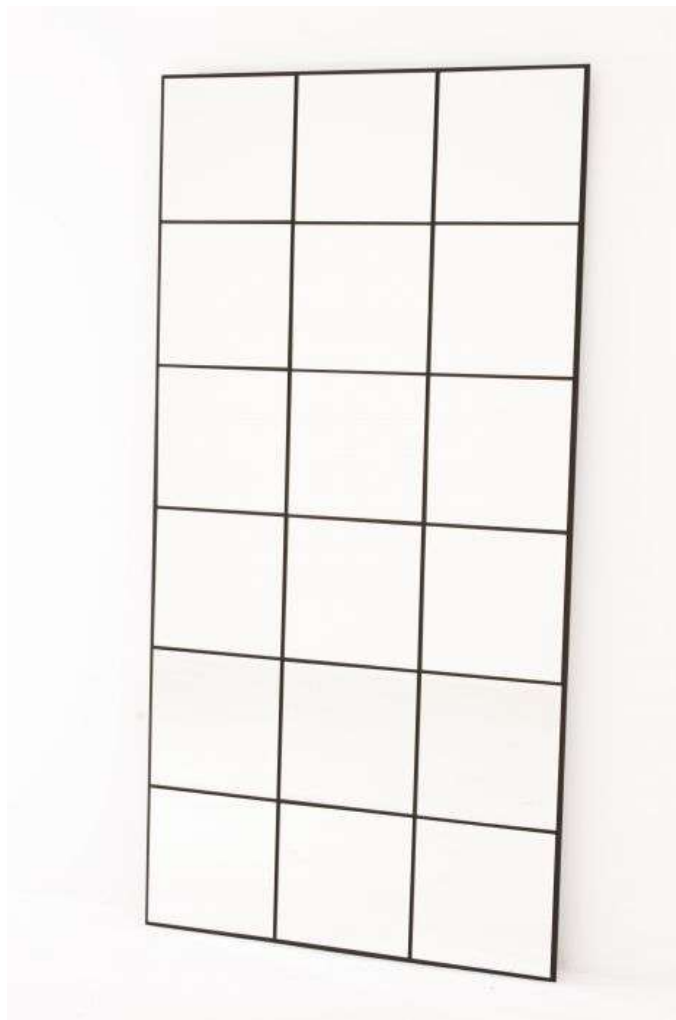

PN 002 | MIRROR

FEATURES:

BASE: MIRROR COATED MDF

SIDES: LACQUERED

SIDES THICKNESS: 25MM

GLASSES | MIRRORS: 3MM

GLASS | MIRRORS LAPIDATION MODE: BISOTÉ | 15MM

BASE FINISHES

METAL FINISHES

GLASS FINISHES

STANDARD MIRROR: SILVER

STANDARD MEASURE WIDTH - 93 CM

HEIGHT - 183 CM

Designer | Ville Art Studio