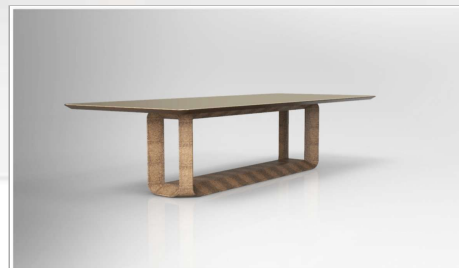

## VMJ 6471 | DINING TABLE | LEATHER EDITION

Designer | Maicon Maccagnan