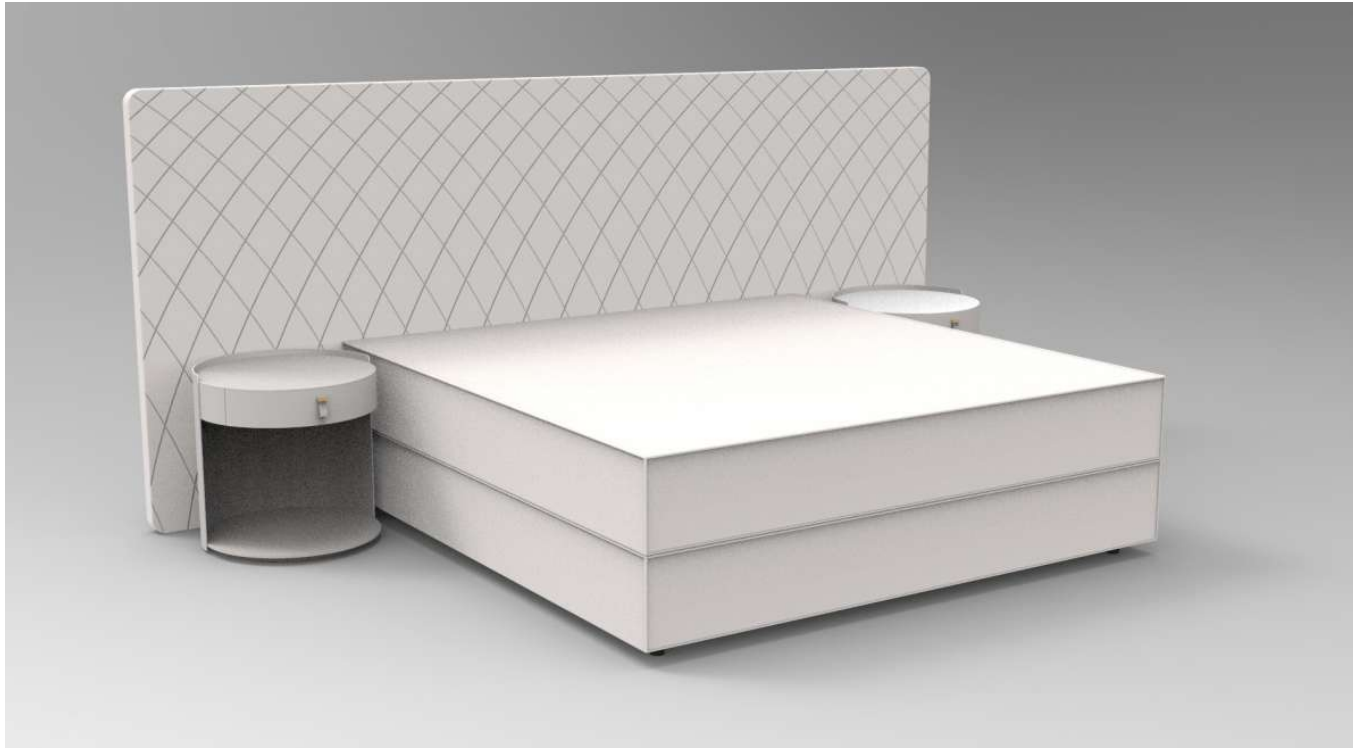

**SPECIAL SIZES ON REQUEST**

Designer | Maicon Maccagnan

**FEATURES:**

---

**GLASS FINISHES**

**STANDARD MEASURE** WIDTH - 0 CM

HEIGHT - 0 CM

**SPECIAL SIZES ON REQUEST**