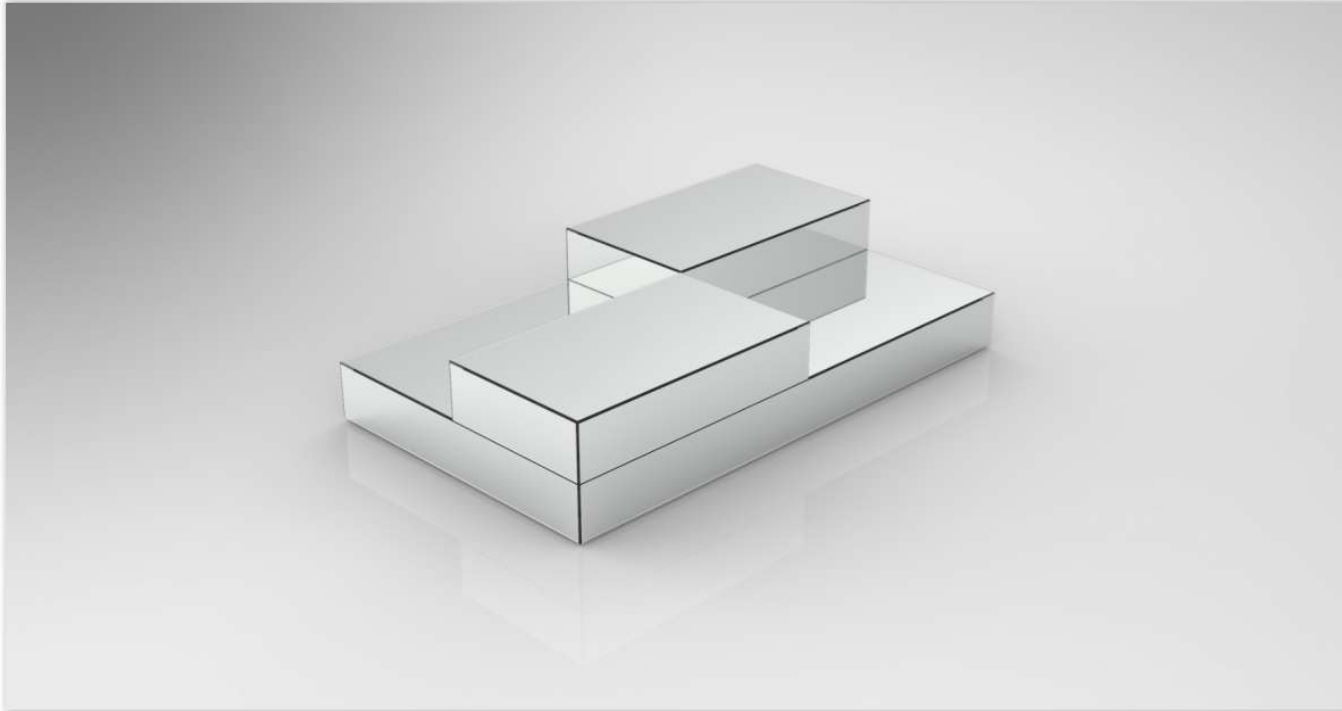

PC 104 | COFFEE TABLE

FEATURES:

BASE: MIRROR COATED MDF

SIDES: MIRRORED

SIDES THICKNESS: 03MM

BEZEL THICKNESS: FACETED FACETING

TABLE TOP: MIRRORED

GLASS THICKNESS: 03MM

LAPIDATION MODE: FACETED FACETING

BASE FINISHES

METAL FINISHES

GLASS FINISHES

STANDARD MIRROR: SILVER

STANDARD MEASURE LENGTH - 120 CM

PROFUNDITY - 70 CM

HEIGHT - 25 CM **AVAILABLE MEASURES** MINIMUM

DEPTH: 70 CM

MAXIMUM DEPTH: 140 CM

MINIMUM LENGTH: 70 CM

MAXIMUM LENGTH: 140 CM

SPECIAL SIZES ON REQUEST

Designer | Ville Art Studio