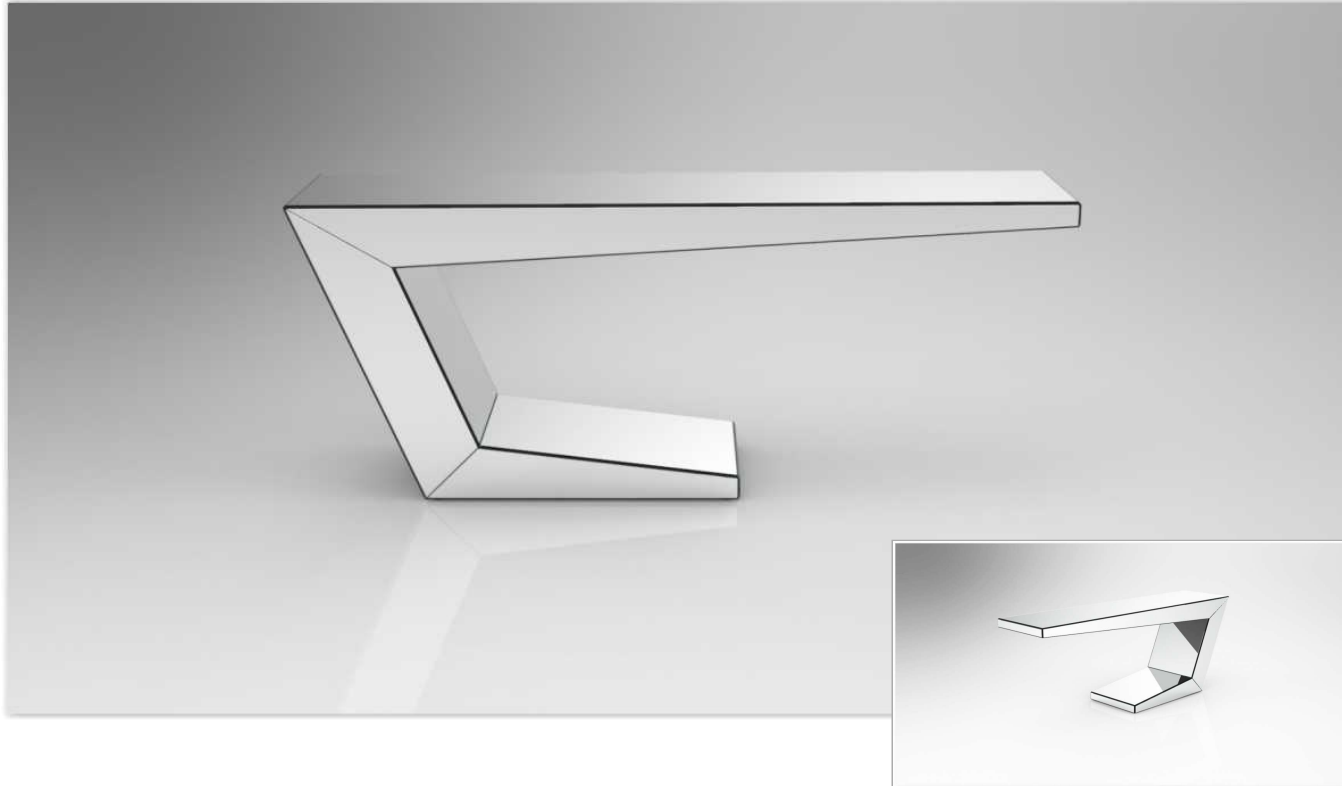

VMA 6317 | SIDEBOARD

FEATURES:

BASE: MDF COATED IN MIRROR OR COLOR GLASS

SIDES: MIRRORED OR COLORED GLASS

SIDES THICKNESS: 04MM

BEZEL THICKNESS: FACETED FACETING

TABLE TOP: COATED IN MIRROR OR COLORED GLASS

GLASS THICKNESS: 04MM

LAPIDATION MODE: FACETED FACETING

GLASS FINISHES

OUR COLORED GLASSES | + 20%

BRONZE AND FUMÉ MIRRORS | + 20%

STANDARD MIRROR: SILVER

STANDARD MEASURE LENGTH - 200 CM

PROFUNDITY - 50 CM

HEIGHT - 80 CM **AVAILABLE MEASURES** MINIMUM

DEPTH: 30 CM

MAXIMUM DEPTH: 50 CM

MINIMUM LENGTH: 140 CM

MAXIMUM LENGHT: 250 CM

SPECIAL SIZES ON REQUEST

Designer | Ville Art Studio