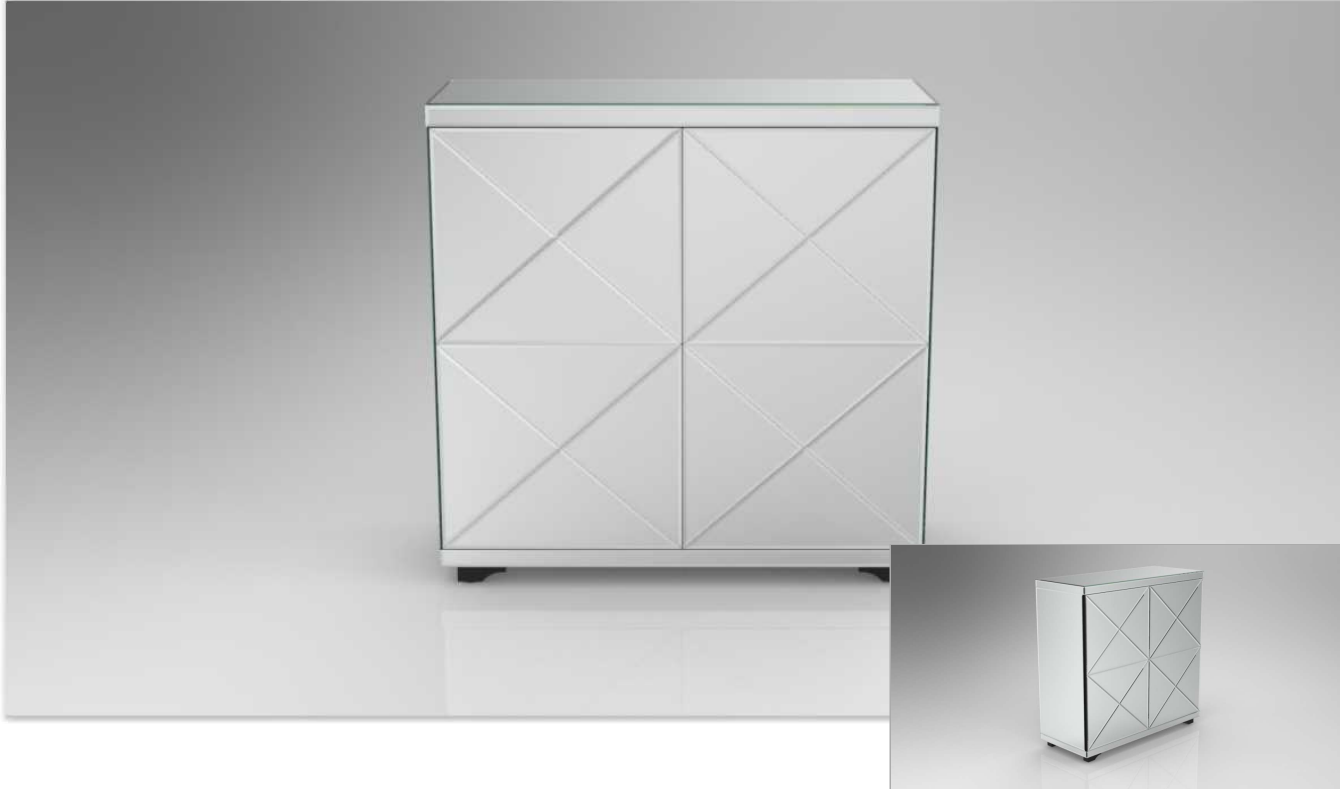

VMBE 6612 | DRINK CABINET

FEATURES:

BASE: MDF COATED IN MIRROR OR COLOR GLASS

SIDES: MIRRORED OR COLORED GLASS

SIDES THICKNESS: 04MM

BEZEL THICKNESS: BISOTÉ |10MM

ACABAMENTO DO FUNDO: MATTE LACQUER | FOR MORE CHECK ACCESSORIES

INTERNAL FINISHES: GLASS SHELVES | MIRRORED INTERIOR

LIGHTING: OPTIONAL | CHECK ACCESSORIES

ACABAMENTO DAS PORTAS: COATED IN MIRROR OR COLORED GLASS WITH FACETED GEOMETRIC SHAPES

OPENING SYSTEM: TOUCH BEAM OPENING SYSTEM

TABLE TOP: COATED IN MIRROR OR COLORED GLASS

GLASS THICKNESS: 04MM

LAPIDATION MODE: BISOTÉ |10MM

BASE FINISHES

ALL LACQUER COLORS IN OUR SHOWCASE

METAL FINISHES

GLASS FINISHES

OUR COLORED GLASSES | + 20%

BRONZE AND FUMÉ MIRRORS | + 20%

STANDARD MIRROR: SILVER

STANDARD MEASURE LENGTH - 120 CM

PROFUNDITY - 50 CM

HEIGHT - 120 CM

Designer | Ville Art Studio