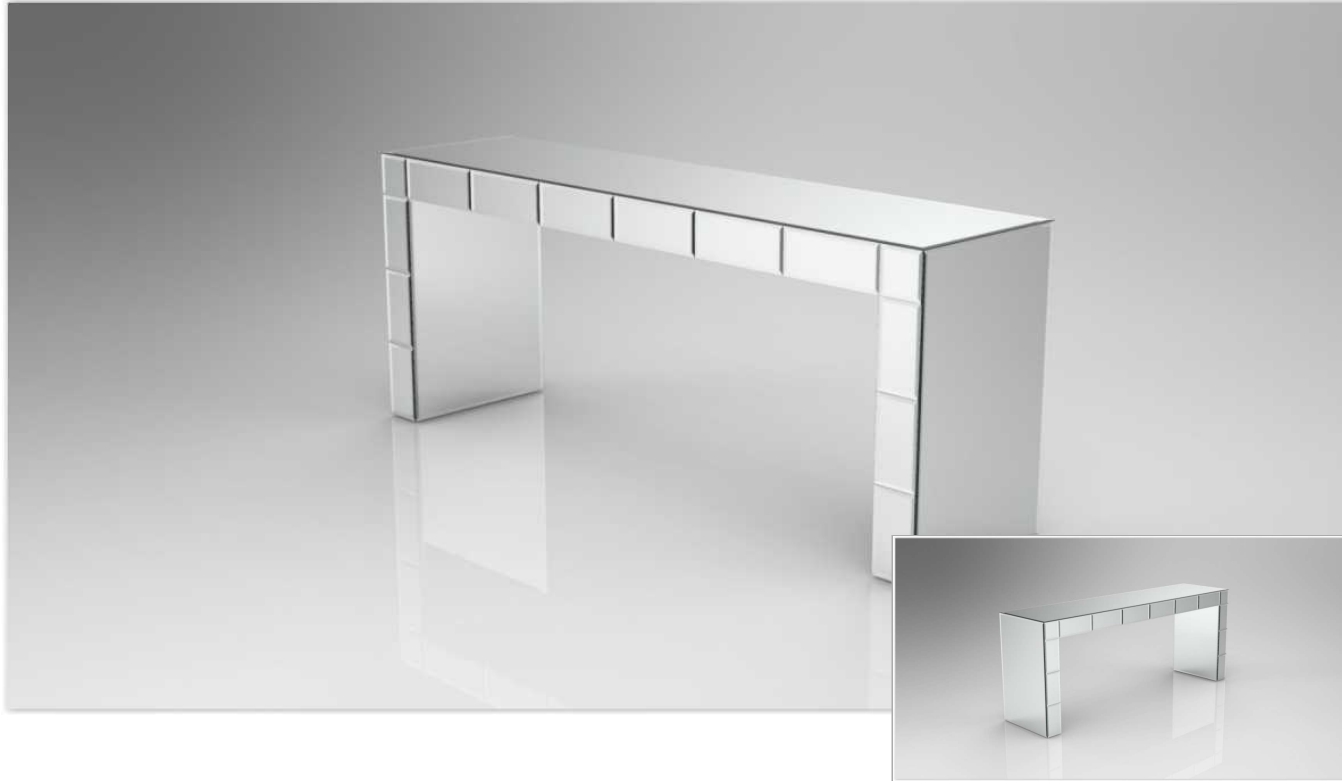

VMA 6336 | SIDEBOARD

FEATURES:

BASE: MDF COATED IN MIRROR OR COLOR GLASS

SIDES: MIRRORED OR COLORED GLASS

SIDES THICKNESS: 04MM

BEZEL THICKNESS: BISOTÉ |15MM

TABLE TOP: COATED IN MIRROR OR COLORED GLASS

GLASS THICKNESS: 04MM

LAPIDATION MODE: BISOTÉ |15MM

GLASS FINISHES

OUR COLORED GLASSES | + 20%

BRONZE AND FUMÉ MIRRORS | + 20%

STANDARD MIRROR: SILVER

STANDARD MEASURE LENGTH - 200 CM

PROFUNDITY - 50 CM

HEIGHT - 80 CM

SPECIAL SIZES ON REQUEST

Designer | Ville Art Studio