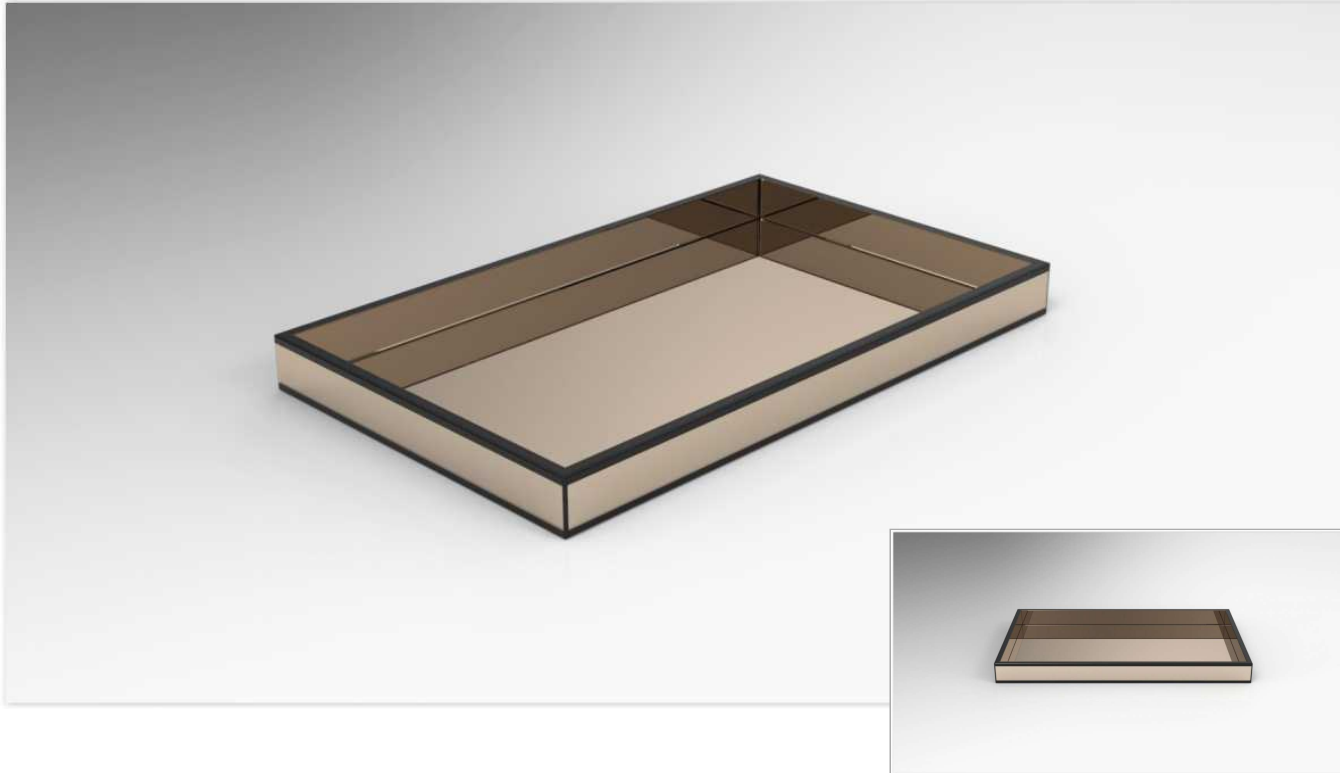

BDJ 4470 G | TRAY

FEATURES:

BASE: MDF COATED IN MIRROR OR COLOR GLASS

SIDES: MIRRORED

SIDES THICKNESS: 04MM

BEZEL THICKNESS: FACETED FACETING

ACABAMENTO DO FUNDO: VELVET COATED

TABLE TOP: COATED IN MIRROR OR COLORED GLASS

GLASS THICKNESS: 04MM

LAPIDATION MODE: FACETED FACETING

METAL FINISHES

GLASS FINISHES

OUR ENTIRE LINE OF COLORED GLASSES AT NO ADDITIONAL COST

ÂMBAR AND FUMÉ MIRRORS AT NO ADDITIONAL COST

STANDARD MEASURE LENGTH - 71 CM

PROFUNDITY - 43 CM

HEIGHT - 6 CM

Designer | Maicon Maccagnan