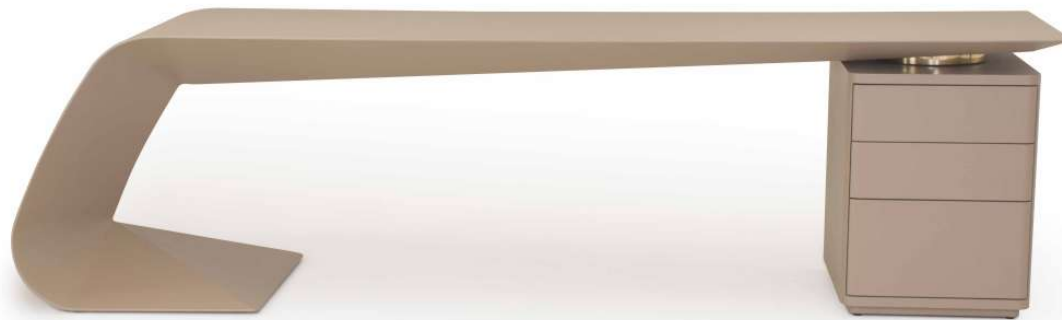

VMHO 7740 | EXECUTIVE DESK | LEATHER EDITION