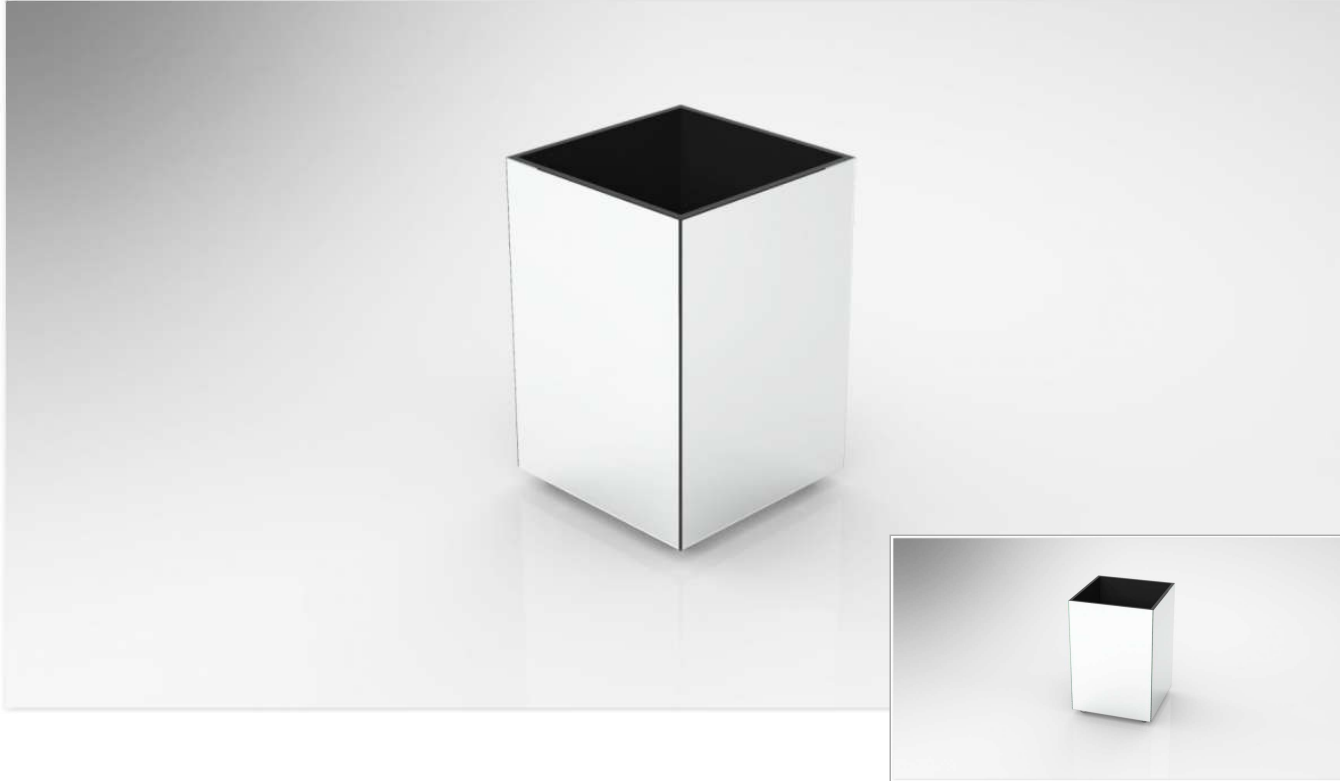

CXP 1100 | CACHEPOT

FEATURES:

BASE: MDF COATED IN MIRROR OR COLOR GLASS

SIDES: MIRRORED OR COLORED GLASS

SIDES THICKNESS: 03MM

BEZEL THICKNESS: FACETED FACETING

INTERNAL FINISHES: MATTE LACQUER

BASE FINISHES

ALL LACQUER COLORS IN OUR SHOWCASE

METAL FINISHES

GLASS FINISHES

OUR COLORED GLASSES | + 20%

BRONZE AND FUMÉ MIRRORS | + 20%

STANDARD MIRROR: SILVER

STANDARD MEASURE LENGTH - 40 CM

PROFUNDITY - 40 CM

HEIGHT - 60 CM

Designer | Ville Art Studio