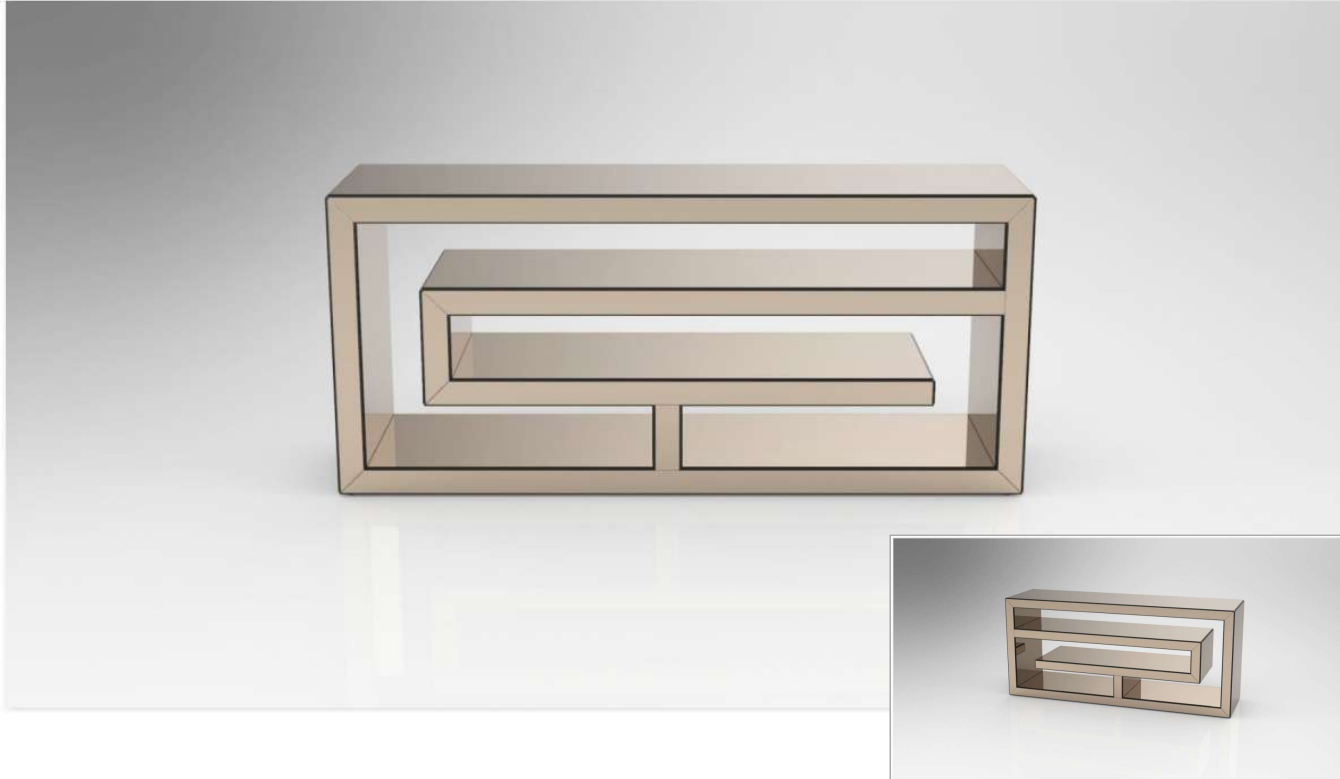

VMA 6303 | SIDEBORD

FEATURES:

BASE: MDF COATED IN MIRROR OR COLOR GLASS

SIDES: MIRRORED OR COLORED GLASS

SIDES THICKNESS: 04MM

BEZEL THICKNESS: FACETED FACETING

TABLE TOP: COATED IN MIRROR OR COLORED GLASS

GLASS THICKNESS: 04MM

LAPIDATION MODE: FACETED FACETING

GLASS FINISHES

OUR ENTIRE LINE OF COLORED GLASSES AT NO ADDITIONAL COST

ÂMBAR AND FUMÉ MIRRORS AT NO ADDITIONAL COST

SILVER MIRROR | 10% DISCOUNT

STANDARD MEASURE LENGTH - 180 CM

PROFUNDITY - 45 CM

HEIGHT - 80 CM **AVAILABLE MEASURES** MINIMUM

DEPTH: 30 CM

MAXIMUM DEPTH: 55 CM

MINIMUM LENGTH: 160 CM

MAXIMUM LENGHT: 220 CM

SPECIAL SIZES ON REQUEST

Designer | Ville Art Studio