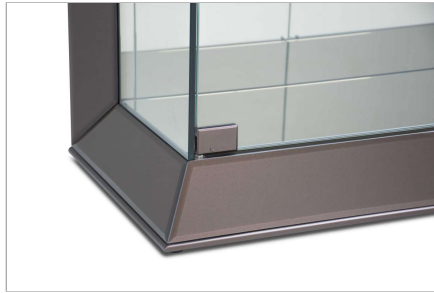

VMBC 9004 COLOR | CABINET

FEATURES:

BASE: MDF COATED IN MIRROR OR COLOR GLASS

SIDES: EXTRA CLEAR GLASS

SIDES THICKNESS: 10MM

BEZEL THICKNESS: FACETED FACETING

ACABAMENTO DO FUNDO: MATTE LACQUER | FOR MORE CHECK ACCESSORIES

INTERNAL FINISHES: GLASS SHELVES | MIRRORED INTERIOR

LIGHTING: SUPERIOR CENTRAL LED

ACABAMENTO DAS PORTAS: COLORLESS GLASS

HANDLE: FACETED GLASS

METAL FINISHES

GLASS FINISHES

OUR ENTIRE LINE OF COLORED GLASSES AT NO ADDITIONAL COST

ÂMBAR AND FUMÉ MIRRORS AT NO ADDITIONAL COST

STANDARD MEASURE LENGTH - 100 CM

PROFUNDITY - 45 CM

HEIGHT - 190 CM

Designer | Maicon Maccagnan