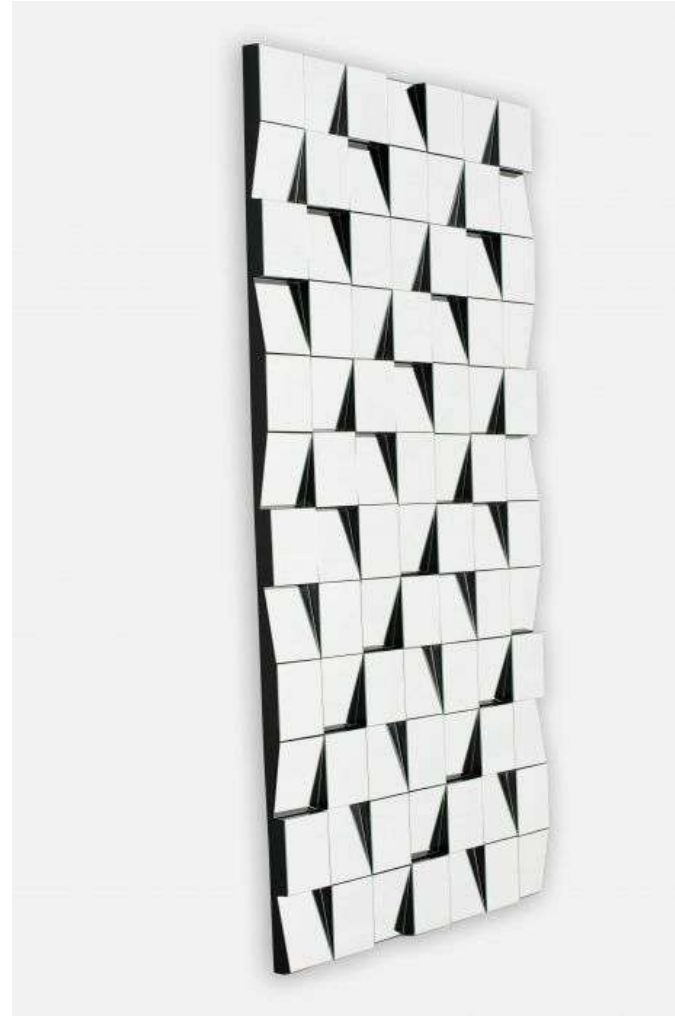

ES 7034 | MIRROR

FEATURES:

BASE: MIRROR COATED MDF

SIDES: LACQUERED

SIDES THICKNESS: 50MM

GLASSES | MIRRORS: 3MM

GLASS | MIRRORS LAPIDATION MODE: FACETED
FACETING

BASE FINISHES

METAL FINISHES

GLASS FINISHES

BRONZE AND FUMÉ MIRRORS | + 20%

STANDARD MIRROR: SILVER

STANDARD MEASURE WIDTH - 135 CM

HEIGHT - 225 CM **AVAILABLE MEASURES** MINIMUM

WIDTH: 45 CM

MAXIMUM WIDTH: 135 CM

MINIMUM HEIGHT: 45 CM

MAXIMUM HEIGHT: 225 CM

SPECIAL SIZES ON REQUEST

Designer | Ville Art Studio