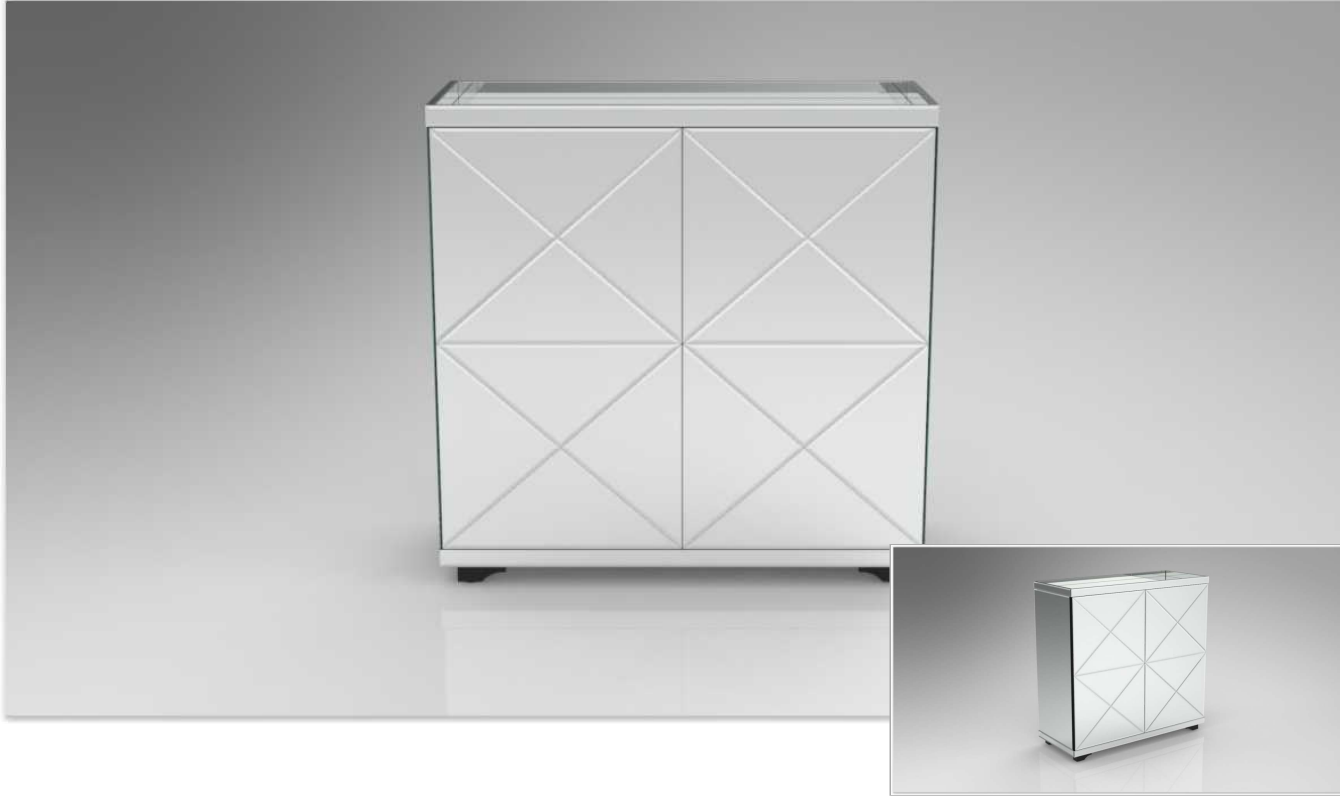

VMBE 6611 | DRINK CABINET

FEATURES:

BASE: MDF COATED IN MIRROR OR COLOR GLASS
SIDES: MIRRORED OR COLORED GLASS
SIDES THICKNESS: 04MM
BEZEL THICKNESS: BISOTÉ |10MM
ACABAMENTO DO FUNDO: MATTE LACQUER | FOR MORE CHECK ACCESSORIES
INTERNAL FINISHES: GLASS SHELVES | MIRRORED INTERIOR
LIGHTING: OPTIONAL | CHECK ACCESSORIES
ACABAMENTO DAS PORTAS: COATED IN MIRROR OR COLORED GLASS WITH FACETED GEOMETRIC SHAPES
OPENING SYSTEM: TOUCH BEAM OPENING SYSTEM
TABLE TOP: MIRRORED OR COLORED GLASS TRAY
GLASS THICKNESS: 04MM
LAPIDATION MODE: BISOTÉ |10MM
METAL FINISHES
GLASS FINISHES
OUR COLORED GLASSES | + 20%
BRONZE AND FUMÉ MIRRORS | + 20%
STANDARD MIRROR: SILVER
STANDARD MEASURE LENGTH - 120 CM
PROFUNDITY - 50 CM
HEIGHT - 120 CM

Designer | Ville Art Studio