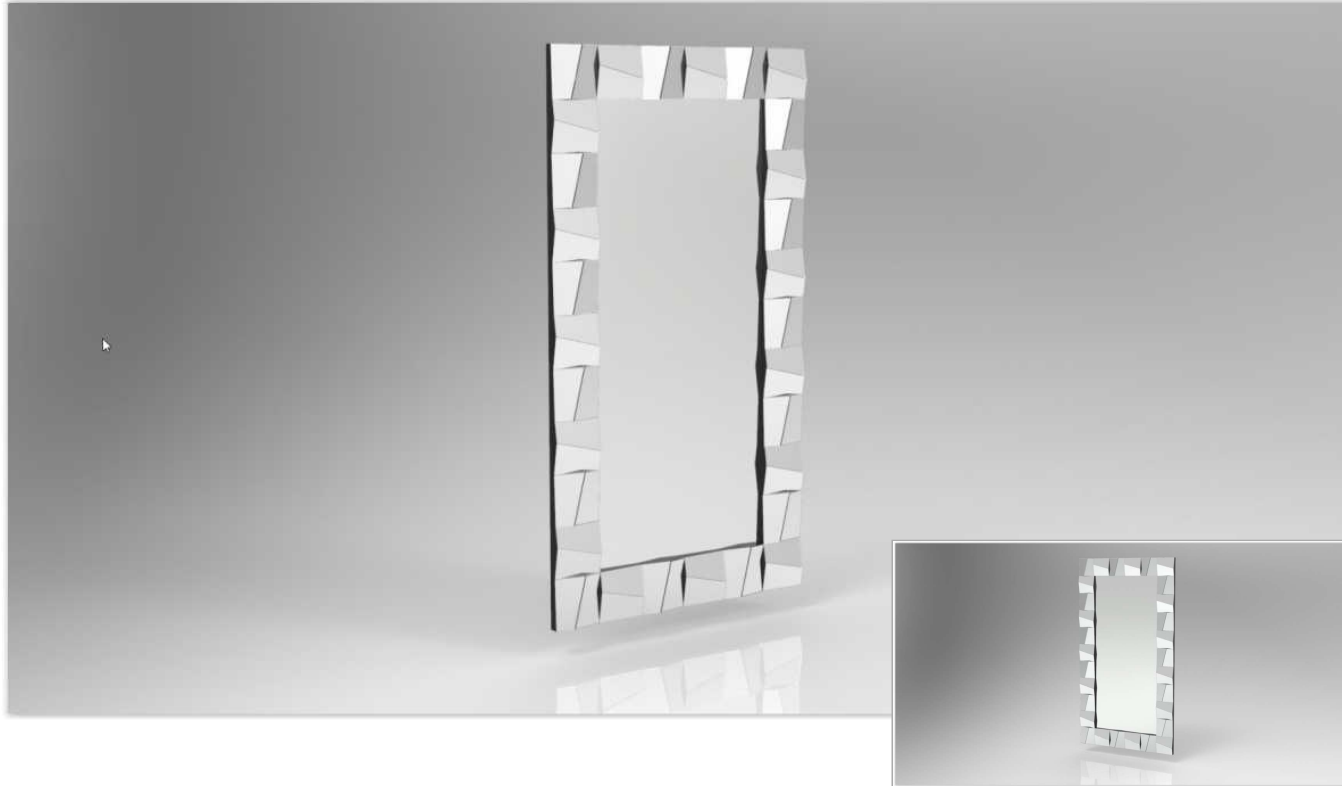

ES 9028 | MIRROR

FEATURES:

BASE: MIRROR COATED MDF

SIDES: LACQUERED

SIDES THICKNESS: 50MM

GLASSES | MIRRORS: 3MM

GLASS | MIRRORS LAPIDATION MODE: FACETED
FACETING

BASE FINISHES

METAL FINISHES

GLASS FINISHES

BRONZE AND FUMÉ MIRRORS | + 20%

STANDARD MIRROR: SILVER

STANDARD MEASURE WIDTH - 120 CM

HEIGHT - 220 CM **AVAILABLE MEASURES** MINIMUM

WIDTH: 80 CM

MAXIMUM WIDTH: 140 CM

MINIMUM HEIGHT: 120 CM

MAXIMUM HEIGHT: 240 CM

SPECIAL SIZES ON REQUEST

Designer | Ville Art Studio