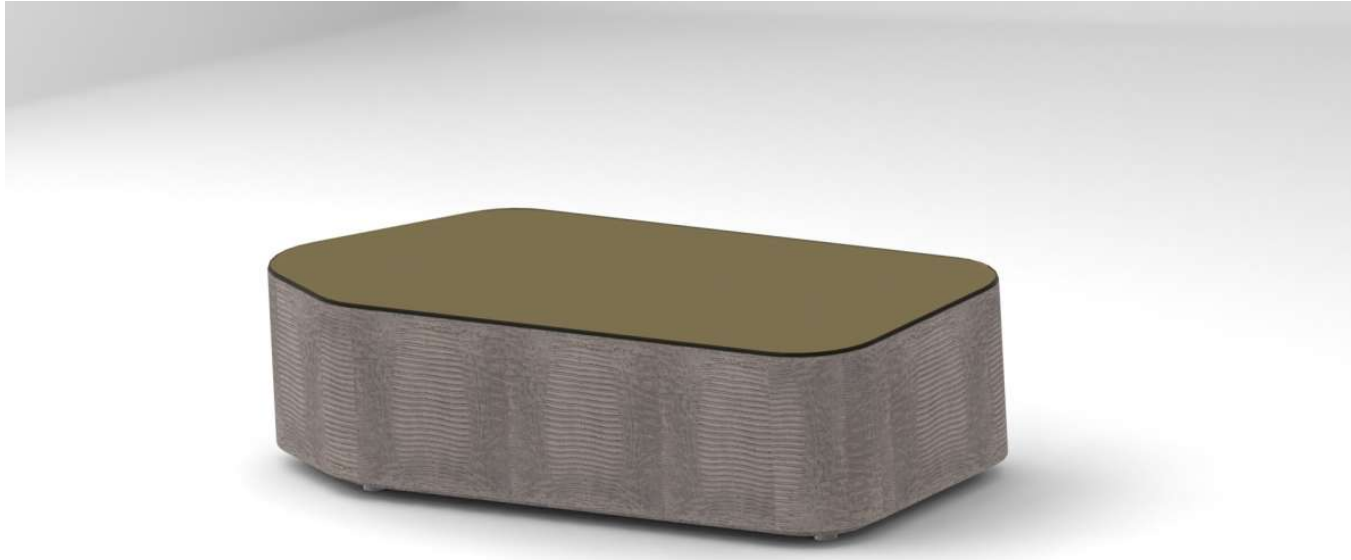

VMC 6160 C | COFFEE TABLE | LEATHER EDITION

FEATURES:

BASE: LEATHER COATED MDF

SIDES: COATED IN RETREAT CROC LEATHER

TABLE TOP: COATED IN MIRROR OR COLORED GLASS

GLASS THICKNESS: 04MM

LAPIDATION MODE: FACETED FACETING

METAL FINISHES

LEATHER FINISHES

ALL OUR RETREAT CROC LEATHER OPTIONS

GLASS FINISHES

OUR ENTIRE LINE OF COLORED GLASSES AT NO ADDITIONAL COST

ÂMBAR AND FUMÉ MIRRORS AT NO ADDITIONAL COST

STANDARD MEASURE LENGTH - 70 CM

PROFUNDITY - 35 CM

HEIGHT - 20 CM

Designer | Maicon Maccagnan