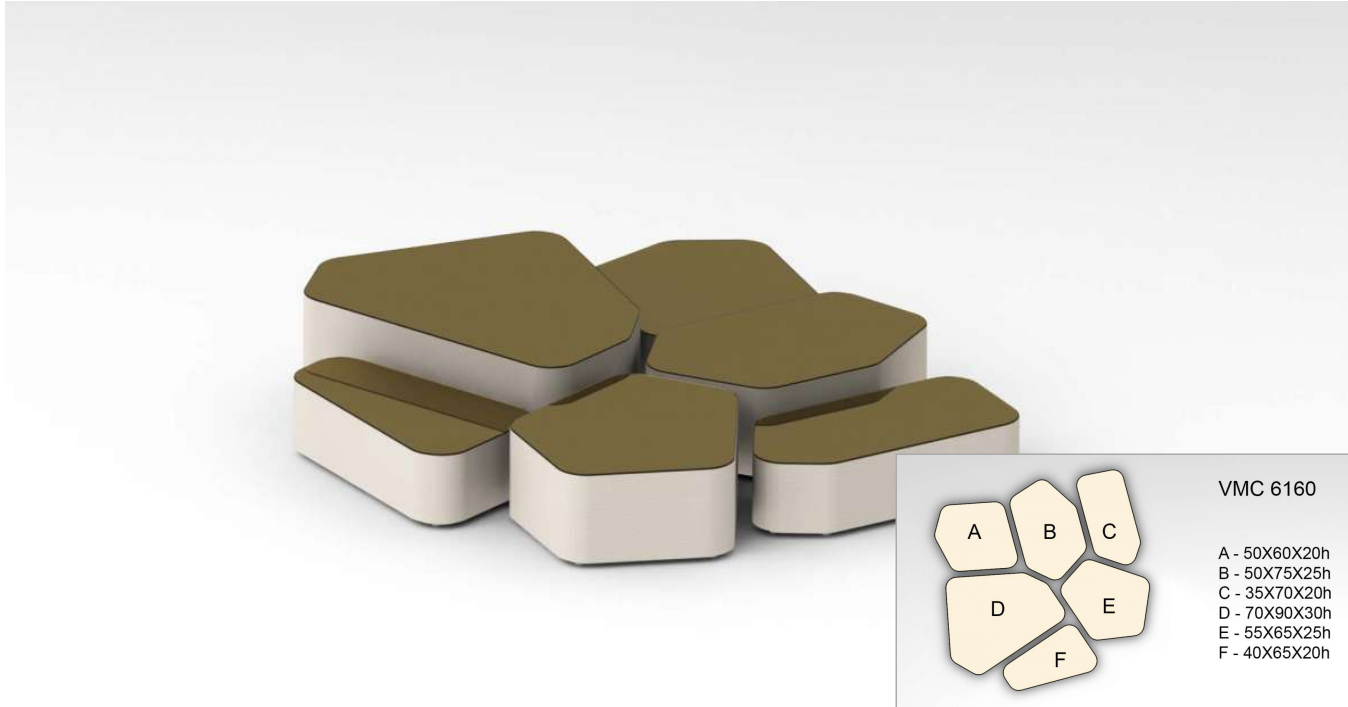

VMC 6160 | COFFEE TABLE | SET | LEATHER EDITION

FEATURES:

BASE: LEATHER COATED MDF

SIDES: COATED IN RETREAT CROC LEATHER

TABLE TOP: COATED IN MIRROR OR COLORED GLASS

GLASS THICKNESS: 04MM

LAPIDATION MODE: FACETED FACETING

METAL FINISHES

LEATHER FINISHES

ALL OUR RETREAT CROC LEATHER OPTIONS

GLASS FINISHES

OUR ENTIRE LINE OF COLORED GLASSES AT NO ADDITIONAL COST

ÂMBAR AND FUMÉ MIRRORS AT NO ADDITIONAL COST

STANDARD MEASURE LENGTH - 160 CM

PROFUNDITY - 160 CM

HEIGHT - 30 CM

Designer | Maicon Maccagnan