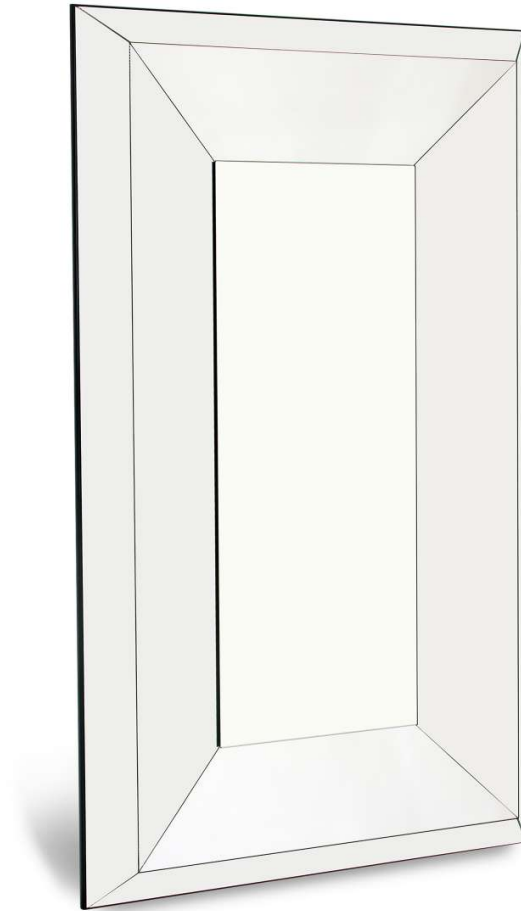

ES 9005 | MIRROR

FEATURES:

BASE: MIRROR COATED MDF

SIDES: LACQUERED

SIDES THICKNESS: 10MM

GLASSES | MIRRORS: 4MM

GLASS | MIRRORS LAPIDATION MODE: FACETED
FACETING

BASE FINISHES

METAL FINISHES

GLASS FINISHES

BRONZE AND FUMÉ MIRRORS | + 20%

STANDARD MIRROR: SILVER

STANDARD MEASURE WIDTH - 120 CM

HEIGHT - 240 CM **AVAILABLE MEASURES** MINIMUM

WIDTH: 80 CM

MAXIMUM WIDTH: 130 CM

MINIMUM HEIGHT: 180 CM

MAXIMUM HEIGHT: 240 CM

SPECIAL SIZES ON REQUEST

Designer | Ville Art Studio