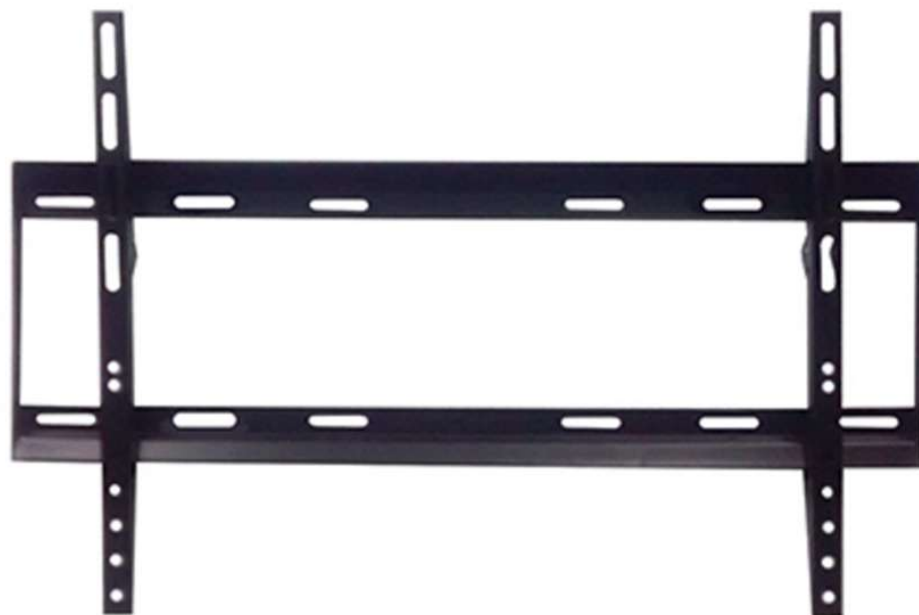

### FEATURES:

---

**GLASS FINISHES**

**STANDARD MEASURE** WIDTH - 1 CM

HEIGHT - 1 CM

Designer | Ville Art Studio