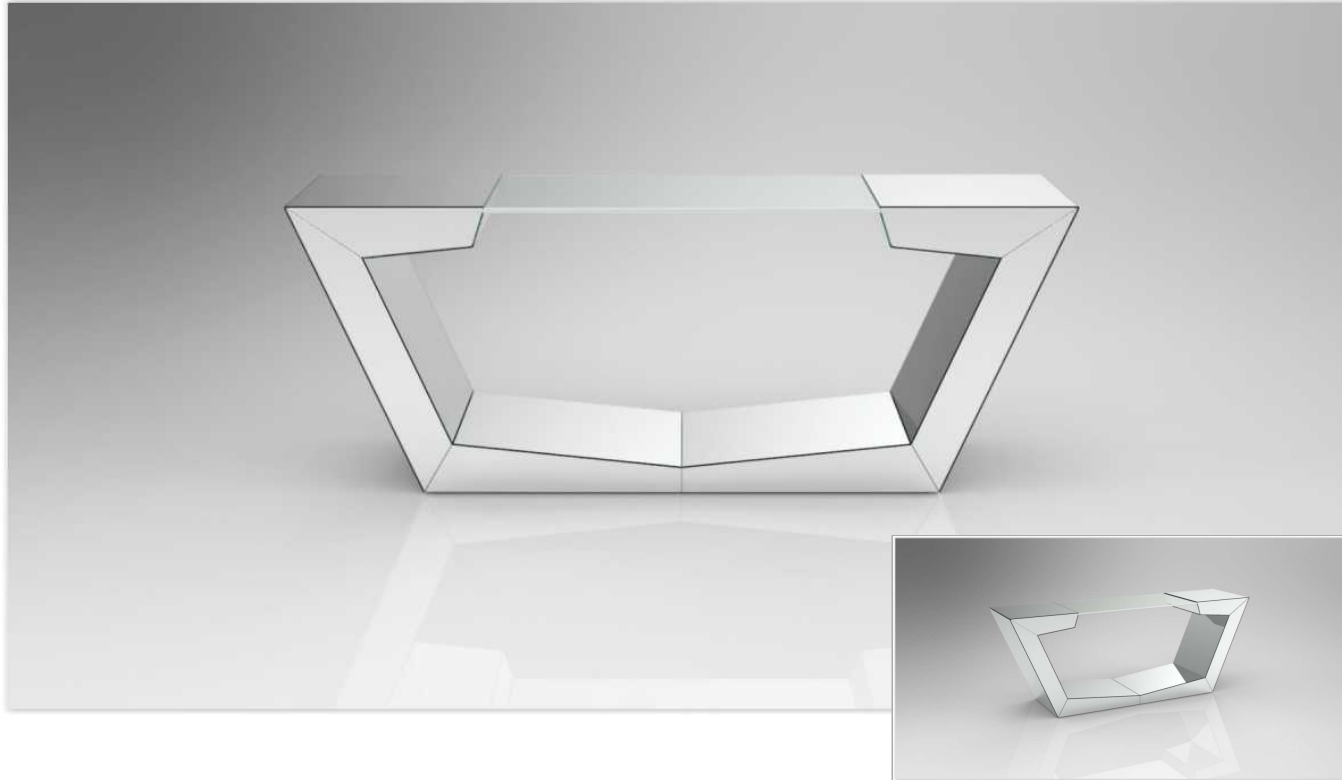

VMA 6331 | SIDEBOARD

FEATURES:

BASE: MDF COATED IN MIRROR OR COLOR GLASS

SIDES: MIRRORED OR COLORED GLASS

SIDES THICKNESS: 03MM

BEZEL THICKNESS: FACETED FACETING

TABLE TOP: COLORLESS GLASS | CENTRAL AXIS

GLASS THICKNESS: 15MM

LAPIDATION MODE: FACETED FACETING

METAL FINISHES

GLASS FINISHES

OUR COLORED GLASSES | + 20%

BRONZE AND FUMÉ MIRRORS | + 20%

STANDARD MIRROR: SILVER

ADDITIONAL FINISHES

STANDARD MEASURE LENGTH - 200 CM

PROFUNDITY - 50 CM

HEIGHT - 80 CM **AVAILABLE MEASURES** MINIMUM

DEPTH: 30 CM

MAXIMUM DEPTH: 60 CM

MINIMUM LENGTH: 130 CM

MAXIMUM LENGTH: 240 CM

SPECIAL SIZES ON REQUEST

Designer | Ville Art Studio