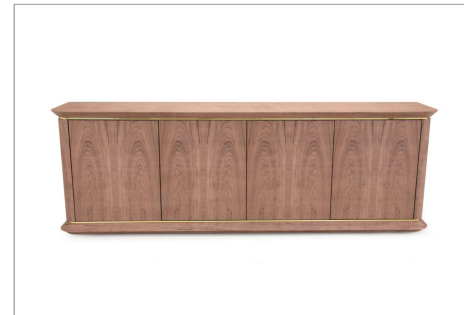

VMBF 8036 | BUFFET | LEATHER EDITION

FEATURES:

BASE: LEATHER COATED MDF

METAL FINISHES: GOLD

SIDES: COATED IN SYNTHETIC LEATHER

EXTERNAL BACK FINISH: LEATHER COATING

INTERNAL FINISHES: GLASS SHELVES | MIRRORED INTERIOR

LIGHTING: OPTIONAL | CHECK ACCESSORIES

ACABAMENTO DAS PORTAS: COATED IN RECONSTITUTED LEATHER

OPENING SYSTEM: TOUCH BEAM OPENING SYSTEM

TABLE TOP: LEATHER COATING

BASE FINISHES

ALL LACQUER COLORS IN OUR SHOWCASE

METAL FINISHES

LEATHER FINISHES

ALL OUR RETREAT CROC LEATHER OPTIONS

GLASS FINISHES

STANDARD MEASURE LENGTH - 240 CM

PROFUNDITY - 50 CM

HEIGHT - 80 CM

Designer | Maicon Maccagnan