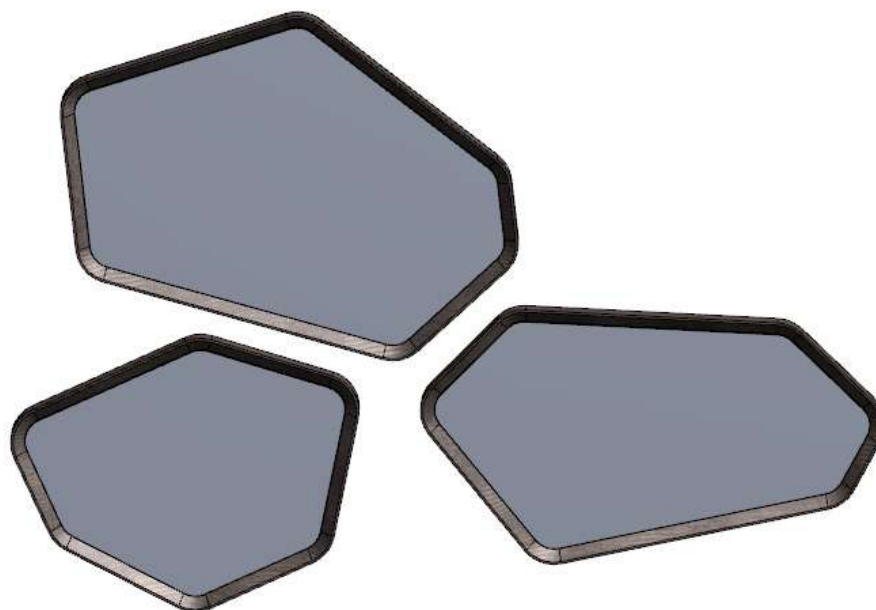

**METAL FINISHES**

**LEATHER FINISHES**

ALL OUR RETREAT CROC LEATHER OPTIONS

**GLASS FINISHES**

BRONZE AND FUMÉ MIRRORS | + 20%

STANDARD MIRROR: SILVER

**STANDARD MEASURE** WIDTH - 70 CM

HEIGHT - 70 CM