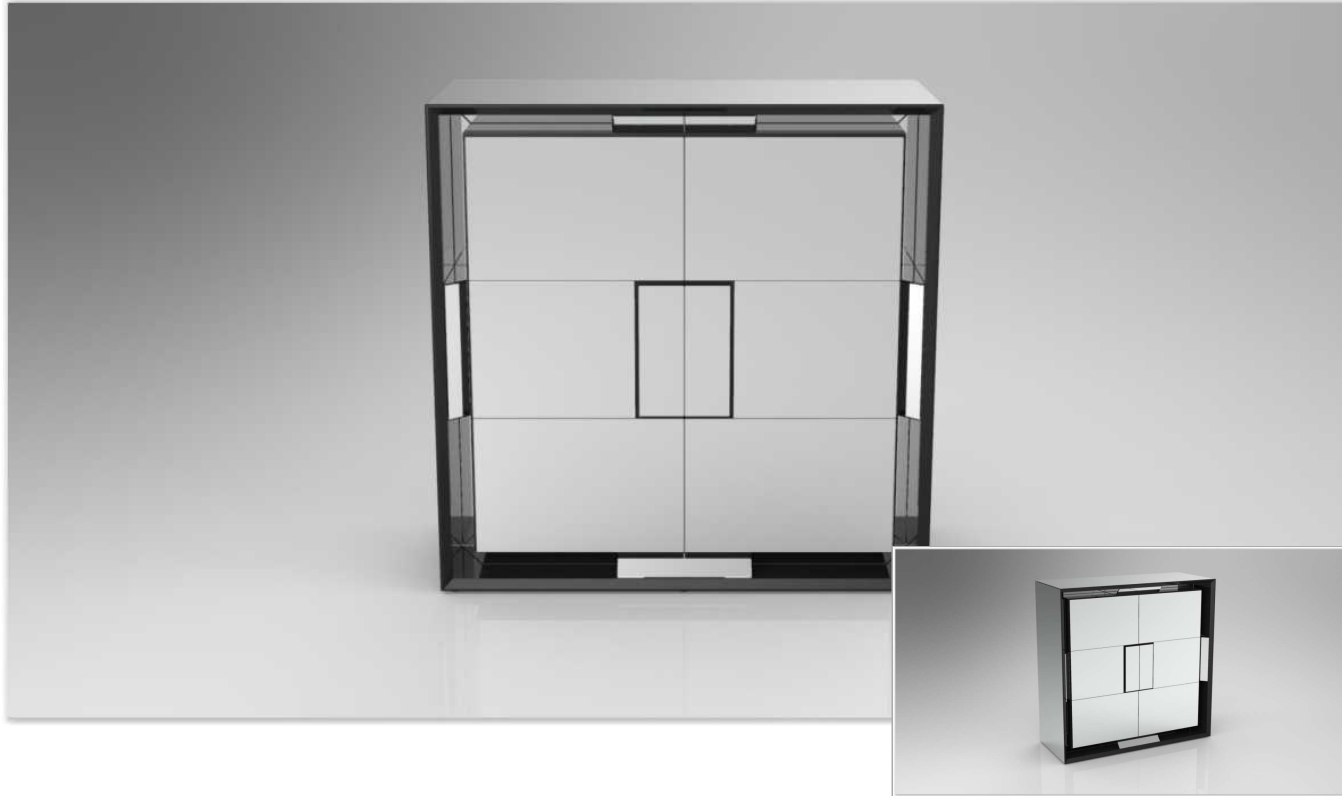

VMBE 6613 | DRINK CABINET

FEATURES:

BASE: MDF COATED IN MIRROR OR COLOR GLASS

SIDES: MIRRORED OR COLORED GLASS

SIDES THICKNESS: 04MM

BEZEL THICKNESS: FACETED FACETING

ACABAMENTO DO FUNDO: MATTE LACQUER | FOR MORE CHECK ACCESSORIES

LIGHTING: OPTIONAL | CHECK ACCESSORIES

ACABAMENTO DAS PORTAS: COATED IN MIRROR OR COLORED GLASS

HANDLE: MIRRORED OR COLORED GLASS

TABLE TOP: COATED IN MIRROR OR COLORED GLASS

GLASS THICKNESS: 04MM

LAPIDATION MODE: FACETED FACETING

BASE FINISHES

ALL LACQUER COLORS IN OUR SHOWCASE

METAL FINISHES

GLASS FINISHES

OUR COLORED GLASSES | + 20%

BRONZE AND FUMÉ MIRRORS | + 20%

STANDARD MIRROR: SILVER

STANDARD MEASURE LENGTH - 120 CM

PROFUNDITY - 50 CM

HEIGHT - 120 CM

Designer | Ville Art Studio