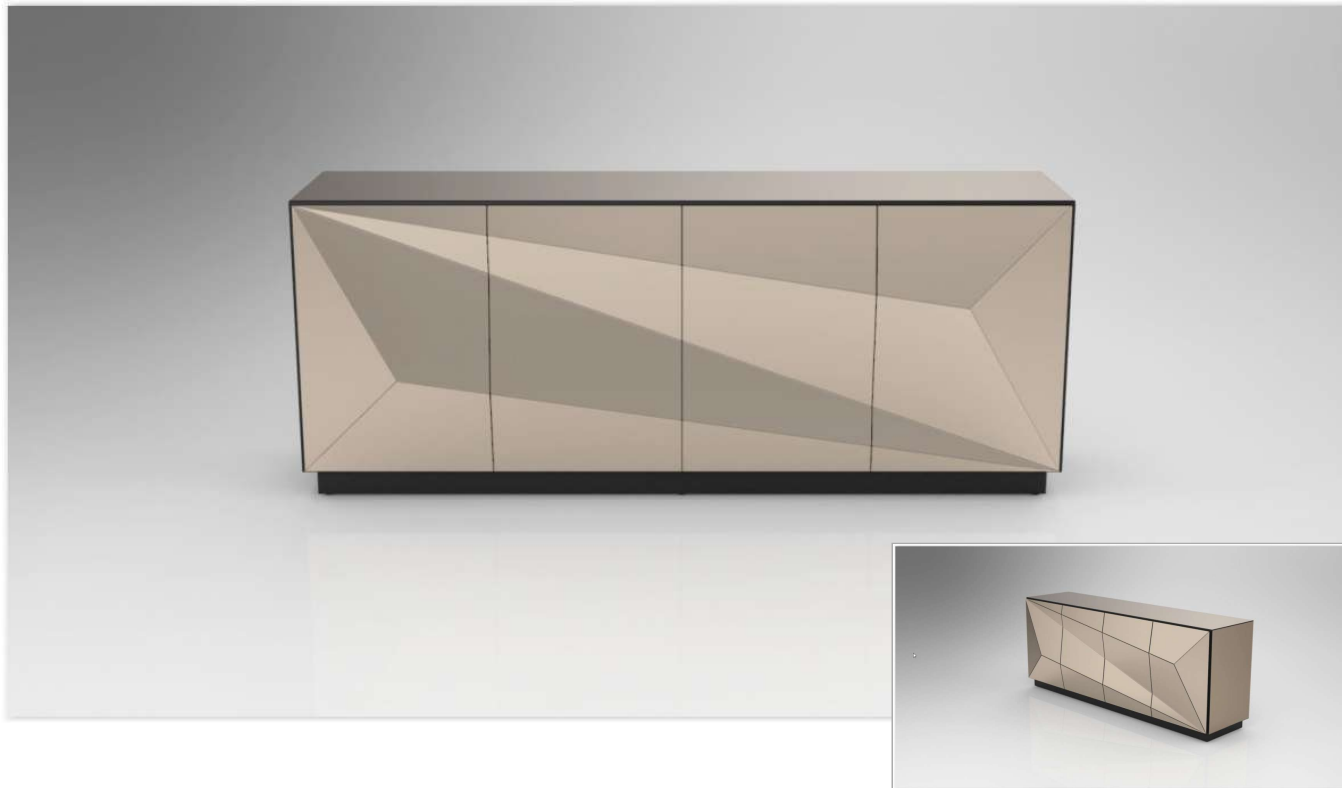

VMBF 8006 | SIDEBORD

FEATURES:

BASE: MDF COATED IN MIRROR OR COLOR GLASS

SIDES: MIRRORED OR COLORED GLASS

SIDES THICKNESS: 04MM

BEZEL THICKNESS: FACETED FACETING

ACABAMENTO DO FUNDO: MATTE LACQUER | FOR MORE CHECK ACCESSORIES

INTERNAL FINISHES: GLASS SHELVES | MIRRORED INTERIOR

LIGHTING: OPTIONAL | CHECK ACCESSORIES

ACABAMENTO DAS GAVETAS: INTERNAL OPTIONAL DRAWER | CHECK ACCESSORIES

ACABAMENTO DAS PORTAS: COATED IN MIRROR OR COLORED GLASS IN PYRAMIDAL EFFECT

PORTAS COPLANARES: SLIDING DOOR OPENING SYSTEM

TABLE TOP: COATED IN MIRROR OR COLORED GLASS

GLASS THICKNESS: 04MM

LAPIDATION MODE: FACETED FACETING

BASE FINISHES

ALL LACQUER COLORS IN OUR SHOWCASE

METAL FINISHES

GLASS FINISHES

OUR ENTIRE LINE OF COLORED GLASSES AT NO ADDITIONAL COST

ÂMBAR AND FUMÉ MIRRORS AT NO ADDITIONAL COST

SILVER MIRROR | 10% DISCOUNT

STANDARD MEASURE LENGTH - 200 CM

PROFUNDITY - 50 CM

HEIGHT - 80 CM **AVAILABLE MEASURES** MINIMUM

DEPTH: 50 CM

MAXIMUM DEPTH: 50 CM

MINIMUM LENGTH: 180 CM

MAXIMUM LENGTH: 240 CM

SPECIAL SIZES ON REQUEST

Designer | Maicon Maccagnan