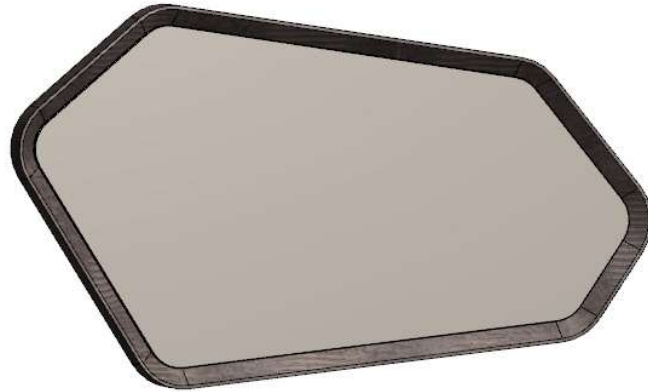

ES 9094 | MIRROR | LEATHER EDITION

FEATURES:

BASE: LEATHER COATED MDF FRAME

SIDES: COATED IN RETREAT CROC LEATHER

GLASSES | MIRRORS: 3MM

GLASS | MIRRORS LAPIDATION MODE: FACETED
FACETING

BASE FINISHES

METAL FINISHES

LEATHER FINISHES

ALL OUR RETREAT CROC LEATHER OPTIONS

GLASS FINISHES

BRONZE AND FUMÉ MIRRORS | + 20%

STANDARD MIRROR: SILVER

STANDARD MEASURE WIDTH - 100 CM

HEIGHT - 60 CM

Designer | Ville Art Studio