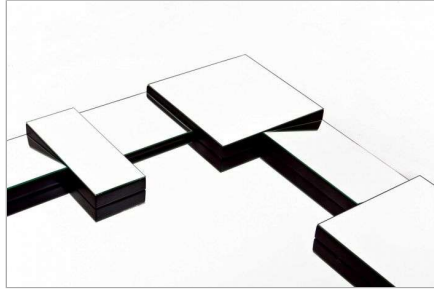

ES 7023 | MIRROR

FEATURES:

BASE: MIRROR COATED MDF

SIDES: LACQUERED

SIDES THICKNESS: 50MM

GLASSES | MIRRORS: 3MM

GLASS | MIRRORS LAPIDATION MODE: FACETED
FACETING

BASE FINISHES

METAL FINISHES

GLASS FINISHES

BRONZE AND FUMÉ MIRRORS | + 20%

STANDARD MIRROR: SILVER

STANDARD MEASURE WIDTH - 120 CM

HEIGHT - 220 CM **AVAILABLE MEASURES** MINIMUM

WIDTH: 60 CM

MAXIMUM WIDTH: 140 CM

MINIMUM HEIGHT: 80 CM

MAXIMUM HEIGHT: 240 CM

SPECIAL SIZES ON REQUEST

Designer | Ville Art Studio