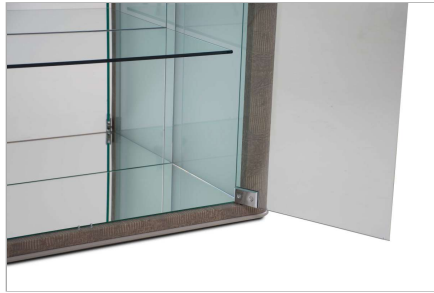

VMBC 9008 | DISPLAY CABINET

FEATURES:

BASE: LEATHER COATED MDF

METAL FINISHES: CHROME

SIDES: COATED IN RETREAT CROC LEATHER

ACABAMENTO DO FUNDO: MATTE LACQUER | FOR MORE CHECK ACCESSORIES

INTERNAL FINISHES: GLASS SHELVES | MIRRORED INTERIOR

LIGHTING: FRONTAL LIGHT DIFFUSER LED

ACABAMENTO DAS PORTAS: COLORLESS GLASS

HANDLE: FACETED GLASS

METAL FINISHES

LEATHER FINISHES

ALL OUR RETREAT CROC LEATHER OPTIONS

GLASS FINISHES

STANDARD MIRROR: SILVER

EXTRA FINISHES

STANDARD MEASURE LENGTH - 100 CM

PROFUNDITY - 45 CM

HEIGHT - 190 CM

Designer | Maicon Maccagnan