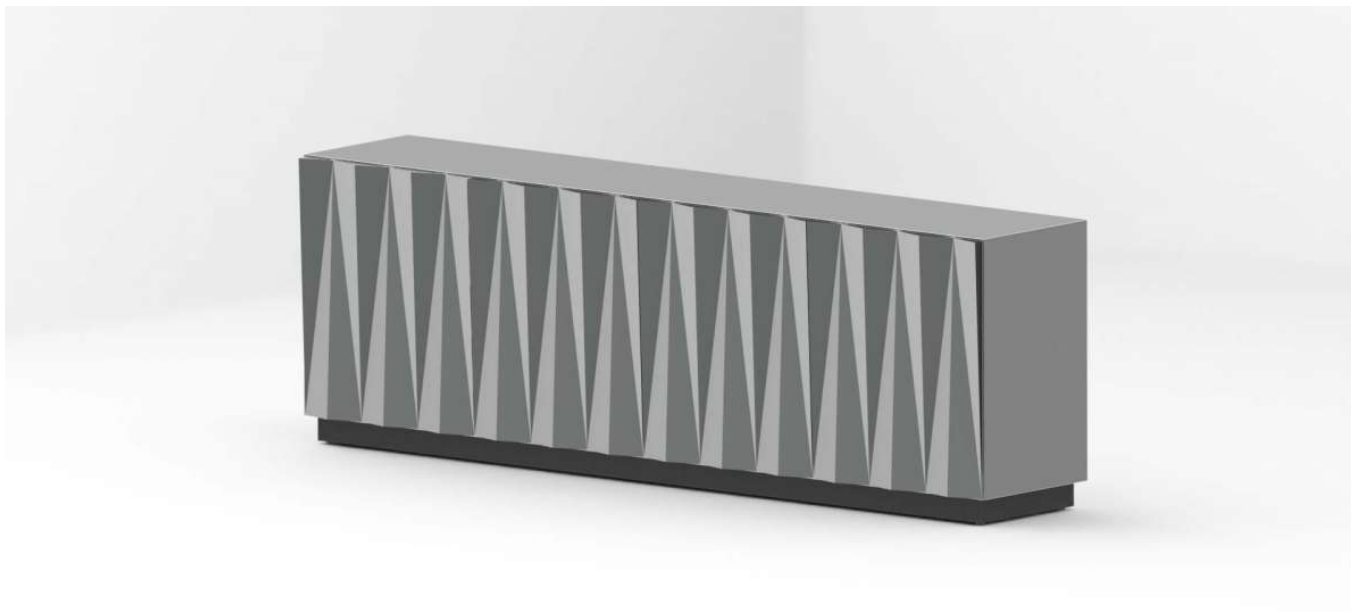

VMBF 8044 | BUFFET

FEATURES:

BASE: MDF COATED IN MIRROR OR COLOR GLASS
SIDES: MIRRORED OR COLORED GLASS
SIDES THICKNESS: 04MM
BEZEL THICKNESS: FACETED FACETING
EXTERNAL BACK FINISH: MATTE LACQUER | FOR MORE CHECK ACCESSORIES
INTERNAL FINISHES: GLASS SHELVES | MIRRORED INTERIOR
LIGHTING: OPTIONAL | CHECK ACCESSORIES
DRAWER FINISHING: EXTERNALLY MIRROR COATED WITH INTERNAL CUTLERY IN VELVET FINISH
DOOR FINISHING: COATED IN MIRROR OR COLORED GLASS IN PYRAMIDAL EFFECT
PORTAS COPLANARES: SLIDING DOOR OPENING SYSTEM
TABLE TOP: COATED IN MIRROR OR COLORED GLASS
GLASS THICKNESS: 04MM
LAPIDATION MODE: FACETED FACETING
BASE FINISHES
ALL LACQUER COLORS IN OUR SHOWCASE
METAL FINISHES
GLASS FINISHES
OUR ENTIRE LINE OF COLORED GLASSES AT NO ADDITIONAL COST
ÂMBAR AND FUMÉ MIRRORS AT NO ADDITIONAL COST
STANDARD MEASURE LENGTH - 240 CM
PROFUNDITY - 50 CM
HEIGHT - 80 CM

Designer | Maicon Maccagnan