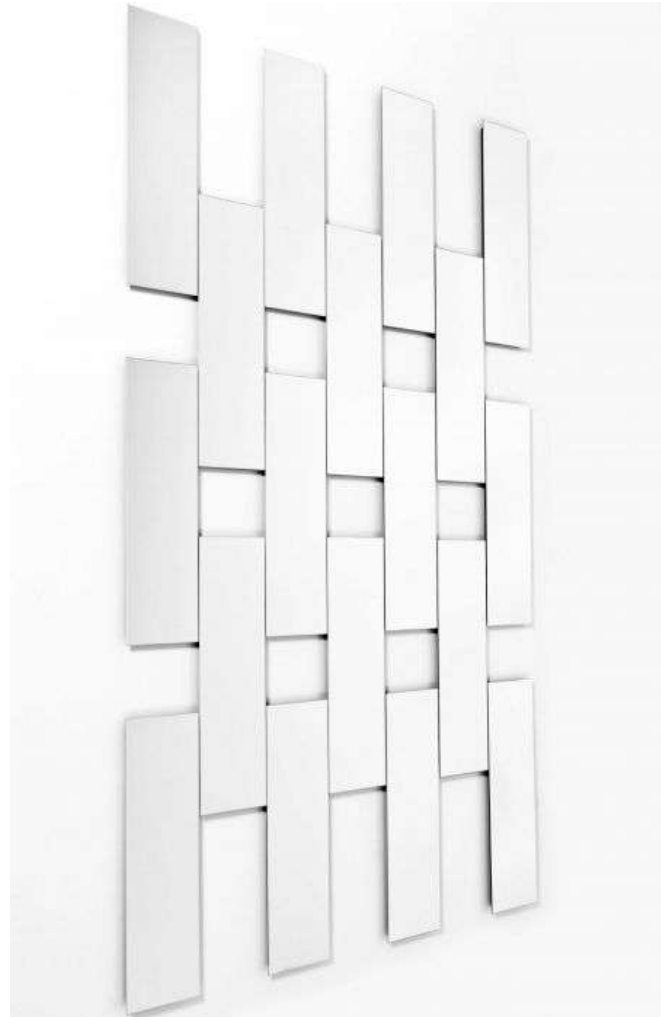

ES 7035 | MIRROR

FEATURES:

BASE: MIRROR COATED MDF

SIDES: FLOATING MIRROR

SIDES THICKNESS: 30MM

GLASSES | MIRRORS: 3MM

GLASS | MIRRORS LAPIDATION MODE: FACETED
FACETING

BASE FINISHES

METAL FINISHES

GLASS FINISHES

BRONZE AND FUMÉ MIRRORS | + 20%

STANDARD MIRROR: SILVER

STANDARD MEASURE WIDTH - 120 CM

HEIGHT - 210 CM **AVAILABLE MEASURES** MINIMUM

WIDTH: 80 CM

MAXIMUM WIDTH: 300 CM

MINIMUM HEIGHT: 120 CM

MAXIMUM HEIGHT: 220 CM

SPECIAL SIZES ON REQUEST

Designer | Ville Art Studio