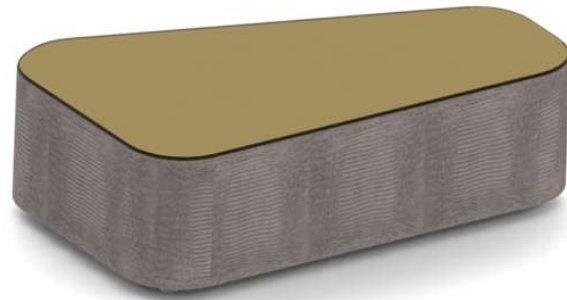

VMC 6160 F | COFFEE TABLE | LEATHER EDITION

FEATURES:

BASE: LEATHER COATED MDF

SIDES: COATED IN SYNTHETIC LEATHER

TABLE TOP: COATED IN MIRROR OR COLORED GLASS

GLASS THICKNESS: 04MM

LAPIDATION MODE: FACETED FACETING

METAL FINISHES

LEATHER FINISHES

ALL OUR RETREAT CROC LEATHER OPTIONS

GLASS FINISHES

OUR ENTIRE LINE OF COLORED GLASSES AT NO ADDITIONAL COST

ÂMBAR AND FUMÉ MIRRORS AT NO ADDITIONAL COST

STANDARD MEASURE LENGTH - 65 CM

PROFUNDITY - 40 CM

HEIGHT - 20 CM

Designer | Maicon Maccagnan