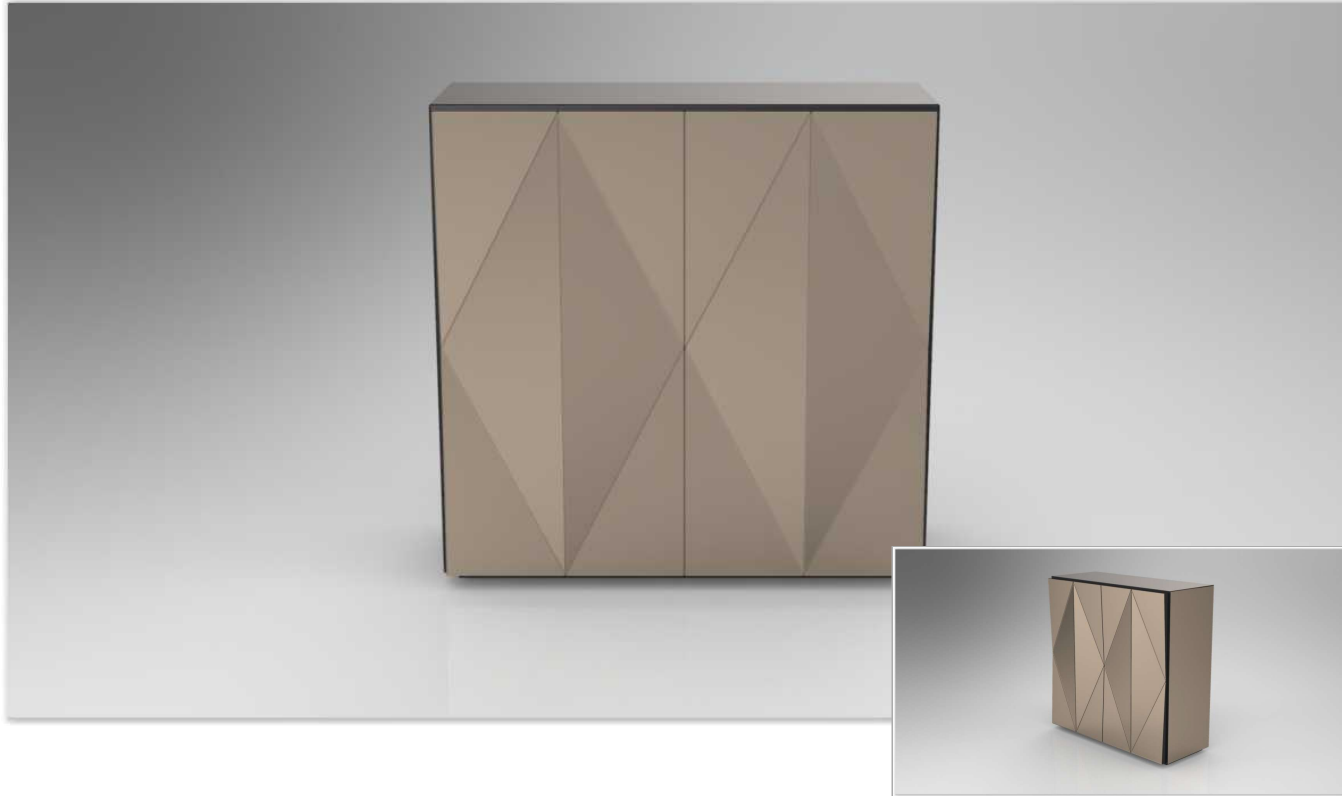

VMBE 6610 | DRINK CABINET

FEATURES:

BASE: MDF COATED IN MIRROR OR COLOR GLASS

SIDES: MIRRORED OR COLORED GLASS

SIDES THICKNESS: 04MM

BEZEL THICKNESS: FACETED FACETING

ACABAMENTO DO FUNDO: MATTE LACQUER | FOR MORE CHECK ACCESSORIES

INTERNAL FINISHES: GLASS SHELVES | MIRRORED INTERIOR

LIGHTING: OPTIONAL | CHECK ACCESSORIES

ACABAMENTO DAS PORTAS: GEOMETRIC DESIGN GLASS

OPENING SYSTEM: TOUCH BEAM OPENING SYSTEM

TABLE TOP: COATED IN MIRROR OR COLORED GLASS

GLASS THICKNESS: 04MM

LAPIDATION MODE: FACETED FACETING

BASE FINISHES

ALL LACQUER COLORS IN OUR SHOWCASE

METAL FINISHES

GLASS FINISHES

OUR ENTIRE LINE OF COLORED GLASSES AT NO ADDITIONAL COST

ÂMBAR AND FUMÉ MIRRORS AT NO ADDITIONAL COST

SILVER MIRROR | 10% DISCOUNT

STANDARD MEASURE LENGTH - 120 CM
PROFUNDITY - 50 CM

HEIGHT - 120 CM

Designer | Maicon Maccagnan