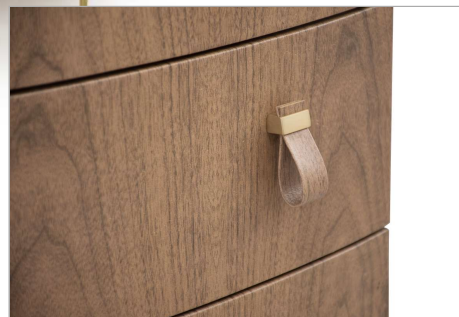

VMCM 7520 | ELLIPSE | NIGHTSTAND | LEATHER EDITION

Designer | Maicon Maccagnan

FEATURES:

BASE: LEATHER COATED MDF

METAL FINISHES: GOLD

SIDES: COATED IN RETREAT CROC LEATHER

ACABAMENTO DO FUNDO: LEATHER COATING

INTERNAL FINISHES: MATTE LACQUER | DRAWERS INNER PART

ACABAMENTO DAS GAVETAS: COATED IN RECONSTITUTED CROC LEATHER | INVISIBLE INNER SLIDES

HANDLE: LEATHER HOOP WITH TONED METAL

TABLE TOP: COATED IN MIRROR OR COLORED GLASS

GLASS THICKNESS: 04MM

LAPIDATION MODE: FACETED FACETING

BASE FINISHES

ALL LACQUER COLORS IN OUR SHOWCASE

METAL FINISHES

LEATHER FINISHES

ALL OUR RETREAT CROC LEATHER OPTIONS

GLASS FINISHES

OUR ENTIRE LINE OF COLORED GLASSES AT NO ADDITIONAL COST

ÂMBAR AND FUMÉ MIRRORS AT NO ADDITIONAL COST

TABLE TOP FORMATS

STANDARD MEASURE LENGTH - 120 CM

PROFUNDITY - 55 CM

HEIGHT - 80 CM