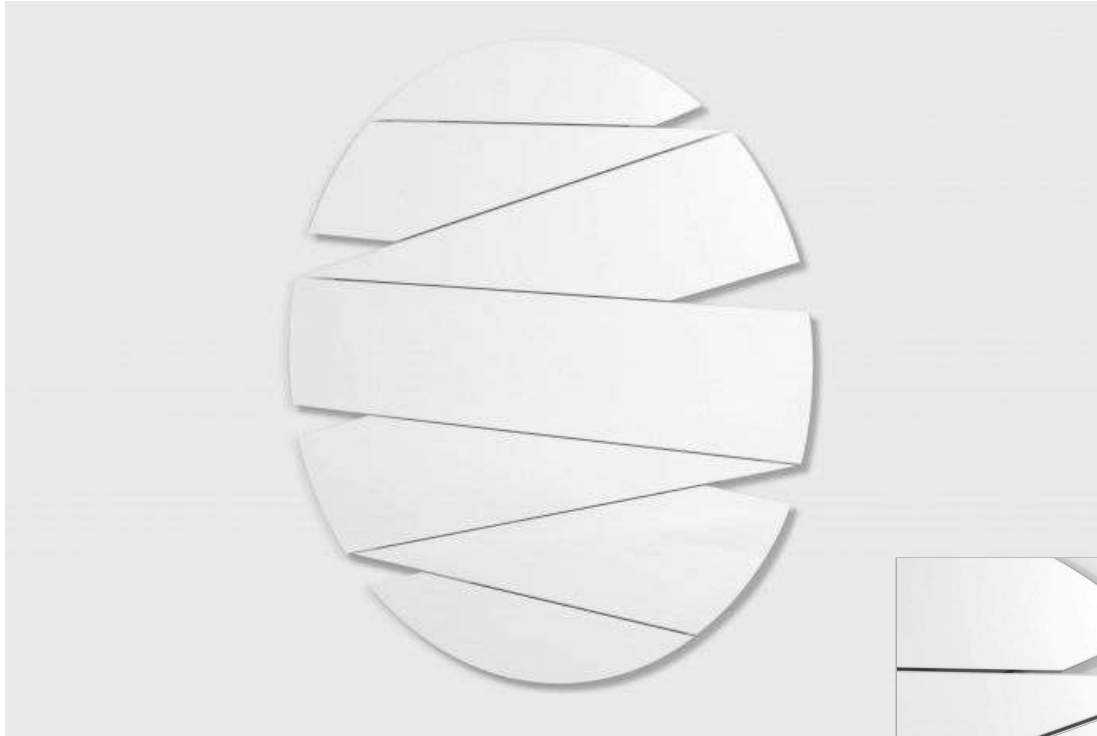

ES 7040 | MIRROR

FEATURES:

BASE: MIRROR COATED MDF

SIDES: FLOATING MIRROR

SIDES THICKNESS: 20MM

GLASSES | MIRRORS: 4MM

GLASS | MIRRORS LAPIDATION MODE: FACETED

FACETING

BASE FINISHES

METAL FINISHES

GLASS FINISHES

OUR COLORED GLASSES | + 20%

BRONZE AND FUMÉ MIRRORS | + 20%

STANDARD MIRROR: SILVER

STANDARD MEASURE WIDTH - 120 CM

HEIGHT - 120 CM **AVAILABLE MEASURES** MINIMUM

WIDTH: 100 CM

MAXIMUM WIDTH: 150 CM

MINIMUM HEIGHT: 100 CM

MAXIMUM HEIGHT: 150 CM

SPECIAL SIZES ON REQUEST

Designer | Ville Art Studio