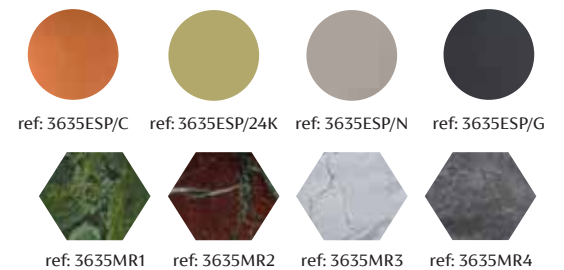

ref: 3635ESP/C   ref: 3635ESP/24K   ref: 3635ESP/N   ref: 3635ESP/G
ref: 3635MR1   ref: 3635MR2   ref: 3635MR3   ref: 3635MR4