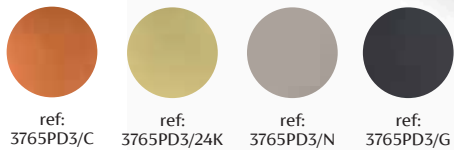

BANDEJA COM GALERIA LISA E FUNDO DE PEDRA GOLD GREEN

ref: 3765PD3
c: 70 cm
l: 51,5 cm
h: 12 cm

GALLERY TRAY WITH GOLD GREEN STONE BOTTOM
ref: 3765PD3
l: 27.5"
w: 20.3"
h: 4.7"