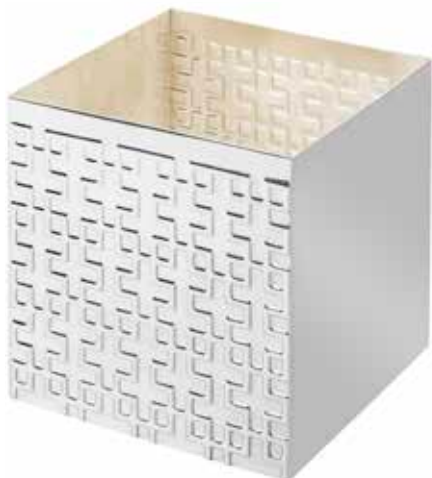

CACHEPOT LEGACY PEQUENO
DESIGN NINO BAUTI
ref: 3310
h: 11,5 cm
c: 11,5 cm
l: 11,5 cm