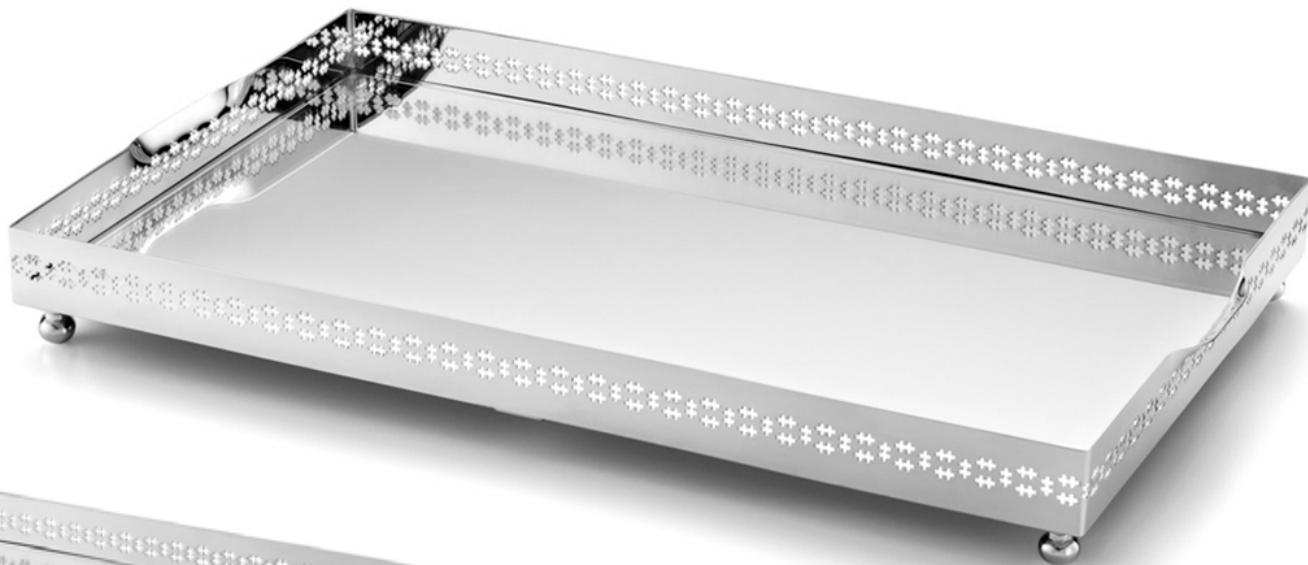

ref: 2292/C

ref: 2292/N

ref: 2292/24K

ref: 2292/G

CROSS RECTANGULAR LARGE GALLERY TRAY WITH MIRROR BOTTOM

ref: 2292
l: 25.6"
w: 15.7"
h: 2.0"

BANDEJA COM GALERIA CROSS E FUNDO DE ESPELHO

ref: 2293
c: 40 cm
l: 24 cm
h: 4 cm