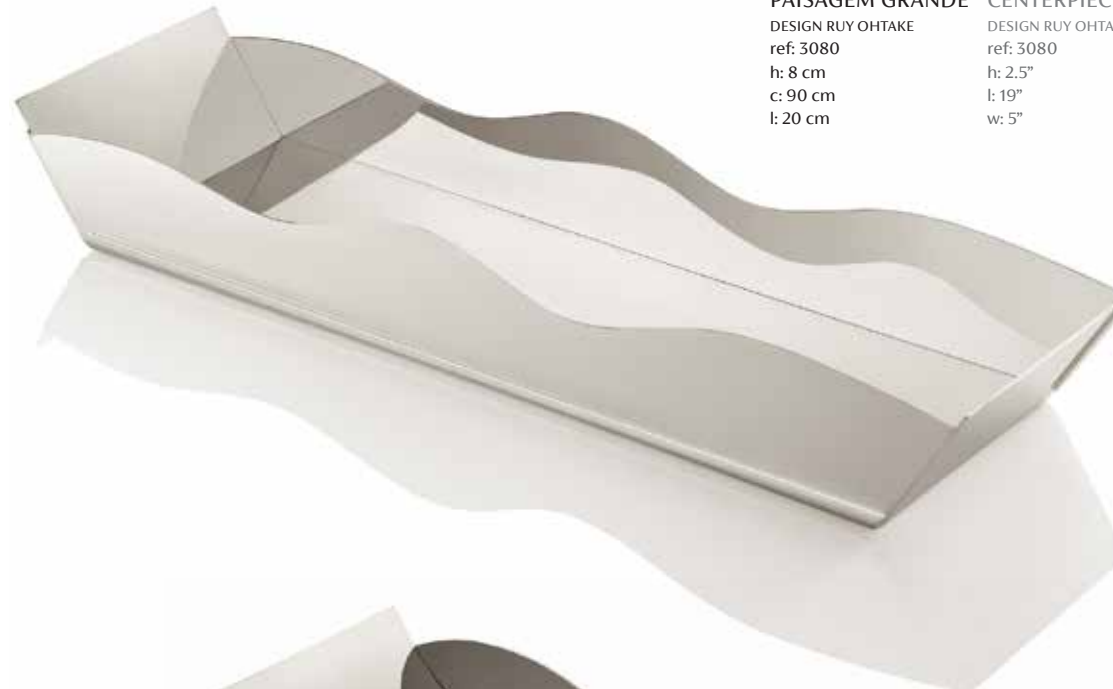

**CENTRO DE MESA
PAISAGEM GRANDE**
DESIGN RUY OHTAKE
ref: 3080
h: 8 cm
c: 90 cm
l: 20 cm

**LANDSCAPE
CENTERPIECE LARGE**
DESIGN RUY OHTAKE
ref: 3080
h: 2.5"
l: 19"
w: 5"

**CENTRO DE MESA
PAISAGEM MÉDIO**
DESIGN RUY OHTAKE
ref: 3067
h: 6 cm
c: 49 cm
l: 13 cm