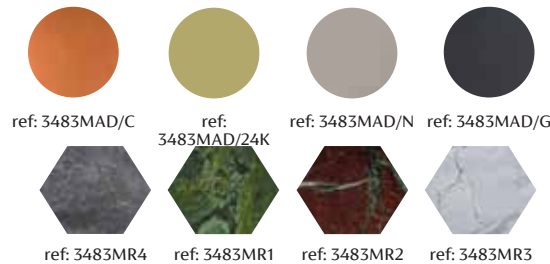

FIOCCO OVAL TRAY SMALL WITH WOODEN BOTTOM

DESIGN STUDIO SETTE7
ref: 3483MAD
h: 6.3"
l: 23.2"
w: 17.3"

ref: 3483MAD/C   ref: 3483MAD/24K   ref: 3483MAD/N   ref: 3483MAD/G
ref: 3483MR4   ref: 3483MR1   ref: 3483MR2   ref: 3483MR3