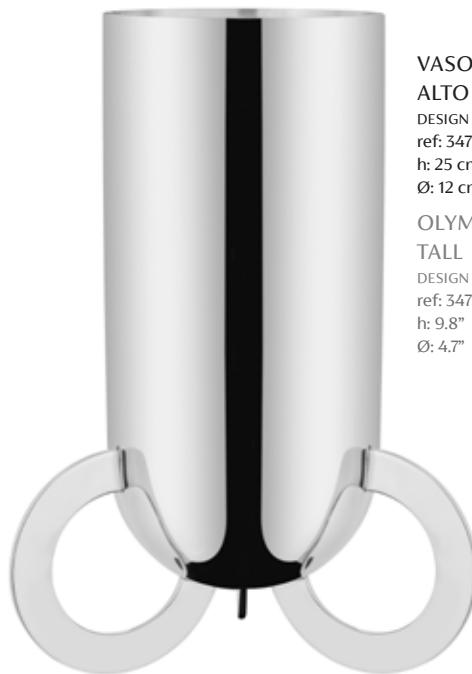

VASO OLYMPIA ALTO
DESIGN NINO BAUTI
ref: 3475
h: 25 cm
Ø: 12 cm

OLYMPIA VASE TALL
DESIGN NINO BAUTI
ref: 3475
h: 9.8"
Ø: 4.7"