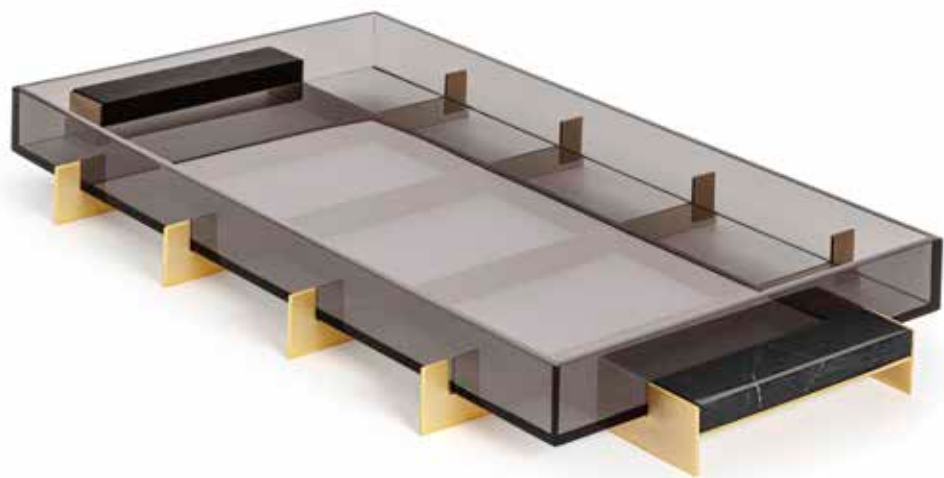

ref:
3645MR6/24K

**BANDEJA FLOAT BLACK
EM ACRÍLICO**
DESIGN ARTHUR GUIMARÃES
ref: 3552ACRB/24K
h: 12 cm
c: 80 cm
l: 45 cm

**ACRYLIC FLOAT BLACK
TRAY**
DESIGN ARTHUR GUIMARÃES
ref: 3552ACRB/24K
h: 4.7"
l: 31.5"
w: 17.7"