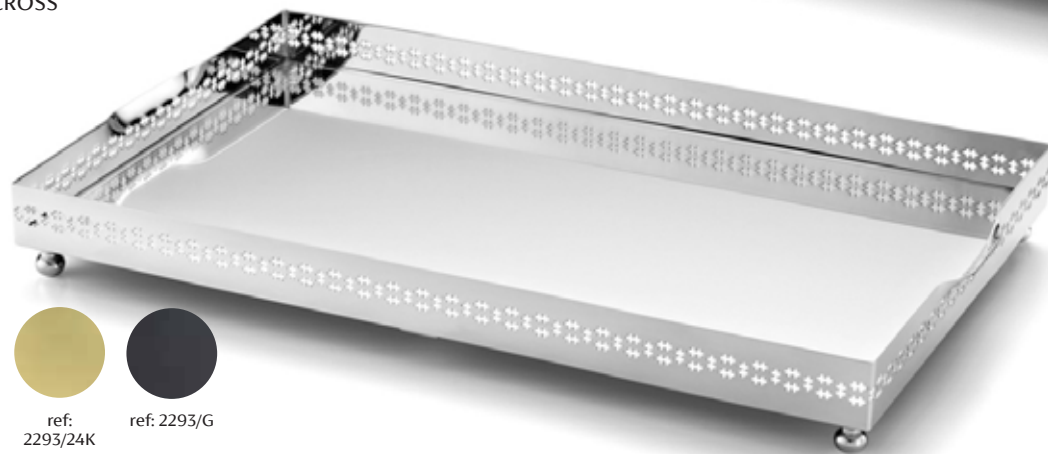

ref: 2292/C

ref: 2292/N

ref: 2292/24K

ref: 2292/G

CROSS RECTANGULAR LARGE GALLERY TRAY WITH MIRROR BOTTOM

ref: 2292
l: 25.6"
w: 15.7"
h: 2.0"

BANDEJA COM GALERIA CROSS E FUNDO DE ESPELHO

ref: 2293
c: 40 cm
l: 24 cm
h: 4 cm