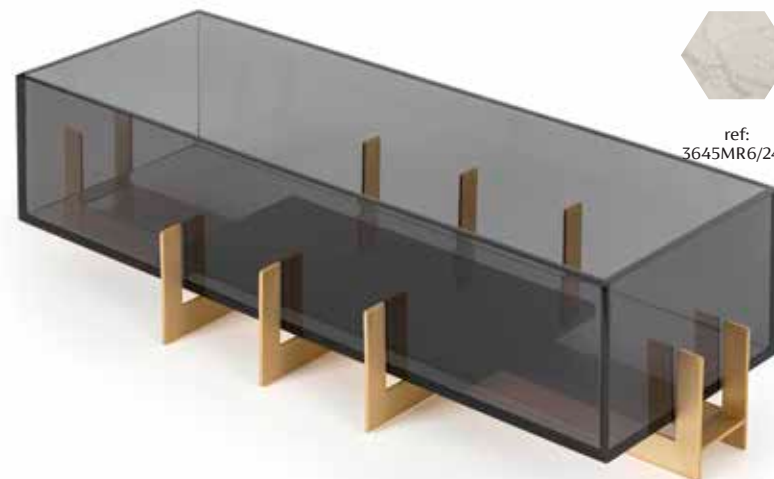

**CENTRO DE MESA FLOAT BLACK
RETANGULAR EM ACRÍLICO**

DESIGN ARTHUR GUIMARÃES

ref: 3645BMR7/24K

h: 9 cm

c: 61,5 cm

l: 24 cm

**ACRYLIC FLOAT BLACK
RECTANGULAR CENTERPIECE**

DESIGN ARTHUR GUIMARÃES

ref: 3645BMR7/24K

h: 3.5"

l: 24.2"

w: 9.5"

ref:
3645MR6/24K