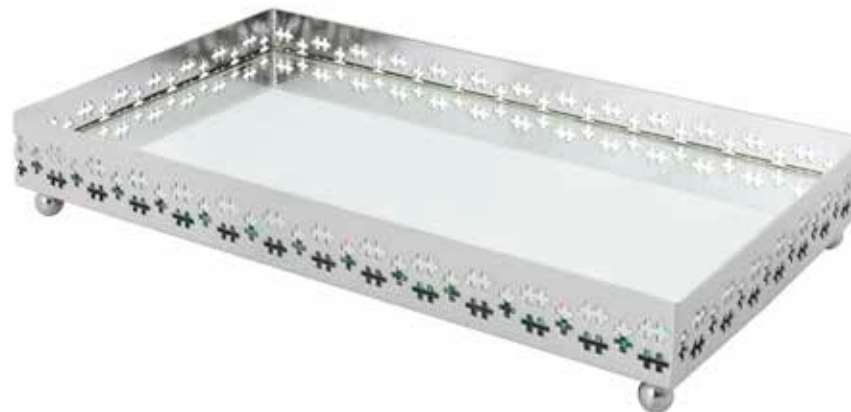

**BANDEJA RETANGULAR
COM GALERIA LISTRADA
E FUNDO DE ESPELHO**

ref: 3347
c: 30 cm
l: 17 cm
h: 3 cm

**BANDEJA RETANGULAR
COM GALERIA CROSS E
FUNDO DE ESPELHO**

ref: 3343
c: 30 cm
l: 17 cm
h: 3 cm

**STRIPES RECTANGULAR
GALLERY TRAY
WITH MIRROR BOTTOM**

ref: 3347
l: 11.8"
w: 6.7"
h: 1.2"

**CROSS RECTANGULAR
GALLERY TRAY
WITH MIRROR BOTTOM**

ref: 3343
l: 11.8"
w: 6.7"
h: 1.2"