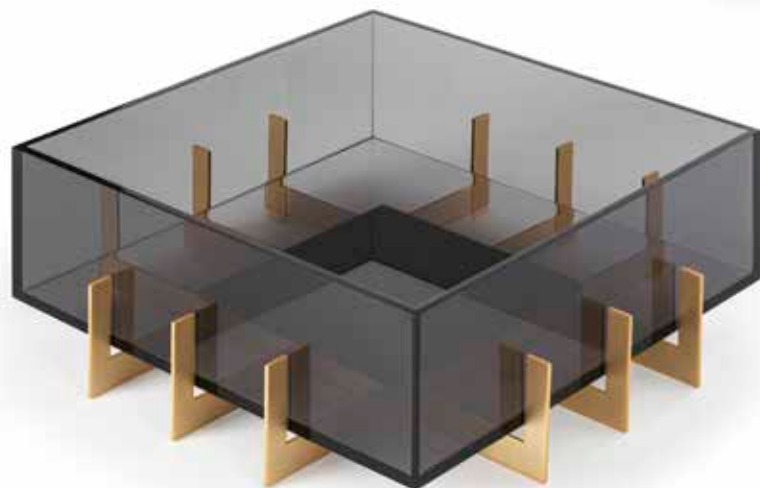

**ACRYLIC FLOAT BLACK
SQUARE VASE**

DESIGN ARTHUR GUIMARÃES

ref: 3650BMR7/24K

h: 15.3"

l: 10.4"

w: 10.4"

ref:
3650MR6/24K

**CENTRO DE MESA FLOAT BLACK
QUADRADO EM ACRÍLICO**