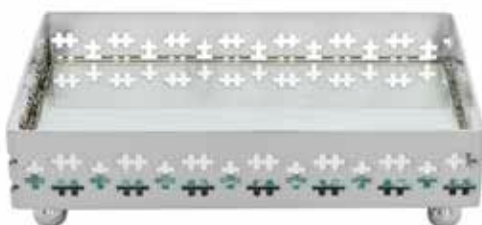

ref: 3344
c: 8 cm
l: 8 cm
h: 3 cm

**STRIPES SQUARE
GALLERY TRAY
WITH MIRROR BOTTOM**

ref: 3344
l: 3.1"
w: 3.1"
h: 1.1"

**BANDEJA RETANGULAR
COM GALERIA CROSS E
FUNDO DE ESPELHO**

ref: 3341
c: 16 cm
l: 10 cm
h: 2 cm