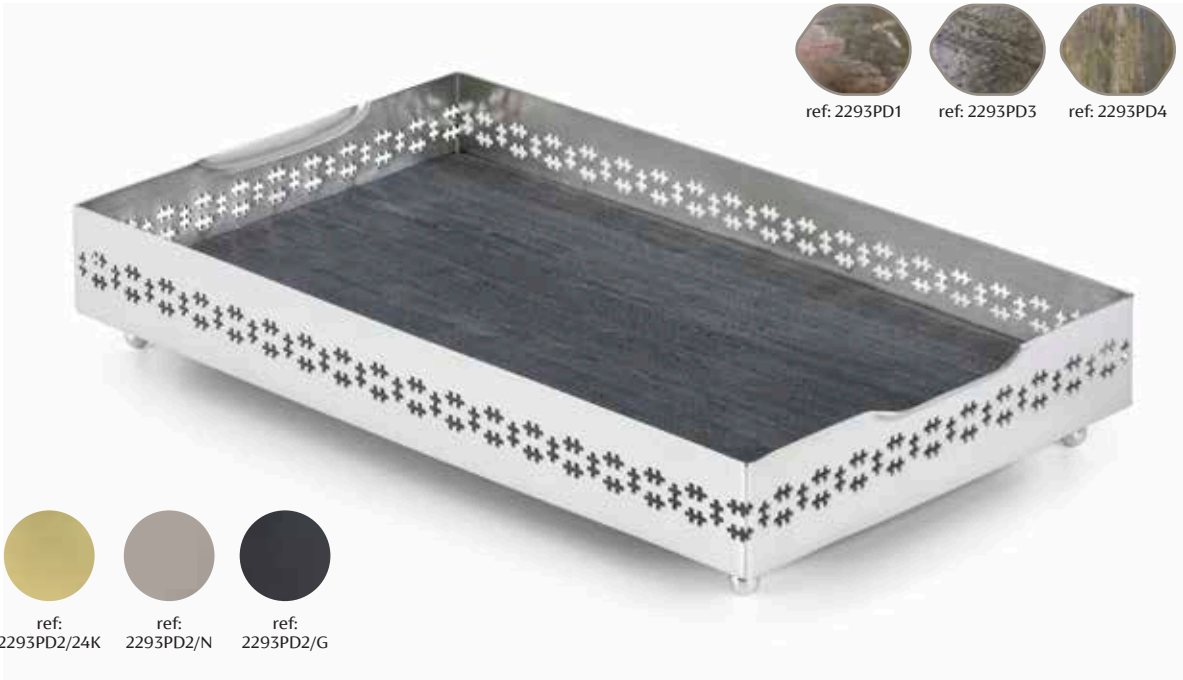

ref: 3766PD5

ref: 3323PD1

ref: 3323PD2

ref: 3323PD3

ref: 3323PD5

BANDEJA COM GALERIA CROSS E FUNDO DE PEDRA BLACK LINE

ref: 2293PD2
c: 40 cm
l: 24 cm
h: 4 cm

CROSS GALLERY TRAY WITH BLACK LINE STONE BOTTOM
ref: 2293PD2
l: 15.7"
w: 9.4"
h: 1.6"