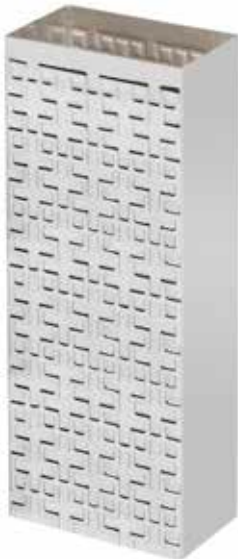

**VASO
RETANGULAR
SLIM LEGACY**
DESIGN NINO BAUTI
ref: 3313/G
h: 33,5 cm
c: 8 cm
l: 9,5 cm

**LEGACY
RECTANGULAR
VASE SLIM**
DESIGN NINO BAUTI
ref: 3313/G
h: 13"
l: 3"
w: 3.5"

**VASO
RETANGULAR
LARGO LEGACY**
DESIGN NINO BAUTI
ref: 3314
h: 33,5 cm
c: 14 cm
l: 8 cm

**LEGACY
RECTANGULAR
VASE WIDE**
DESIGN NINO BAUTI
ref: 3314
h: 13"
l: 5.5"
w: 3"