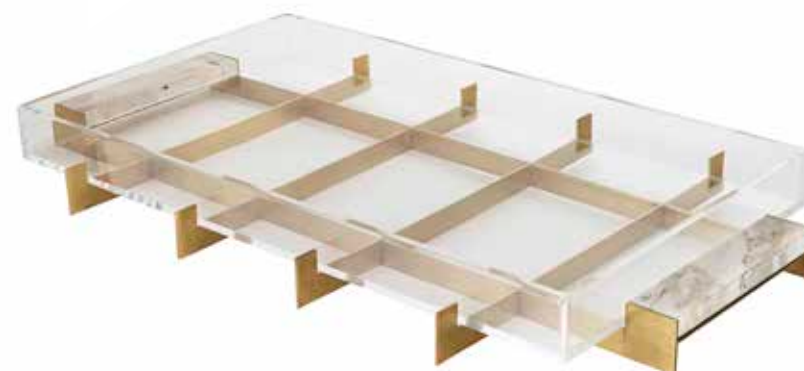

BANDEJA FLOAT EM ACRÍLICO

DESIGN ARTHUR GUIMARÃES
ref: 3552ACR/24K
h: 12 cm
c: 80 cm
l: 45 cm

ACRYLIC FLOAT TRAY

DESIGN ARTHUR GUIMARÃES
ref: 3552ACR/24K
h: 4.7"
l: 31.5"
w: 17.7"

ref:
3552ACR