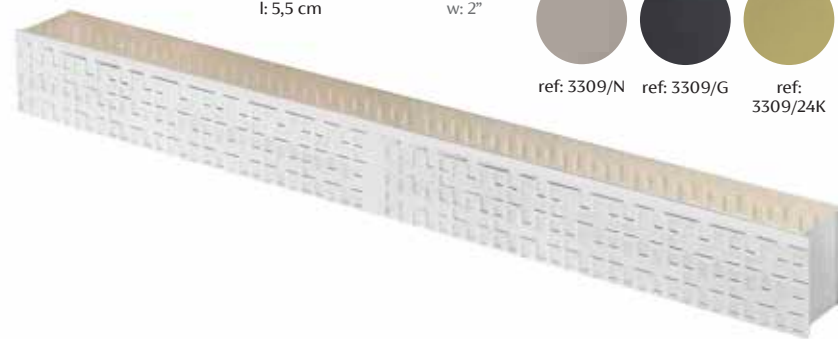

VASO HORIZONTAL LEGACY GRANDE
DESIGN NINO BAUTI
ref: 3309
h: 7,5 cm
c: 70 cm
l: 5,5 cm

LEGACY HORIZONTAL VASE LARGE
DESIGN NINO BAUTI
ref: 3309
h: 3"
l: 27.5"
w: 2"