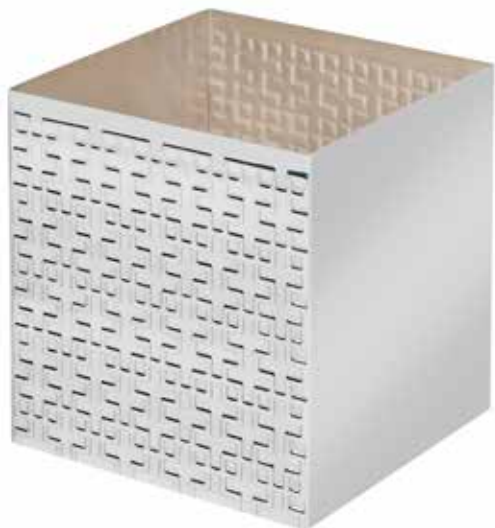

CACHEPOT LEGACY MÉDIO
DESIGN NINO BAUTI
ref: 3311
h: 18,5 cm
c: 18,5 cm
l: 19 cm

CACHEPOT LEGACY GRANDE
DESIGN NINO BAUTI
ref: 3312
h: 24 cm
c: 23 cm
l: 23 cm