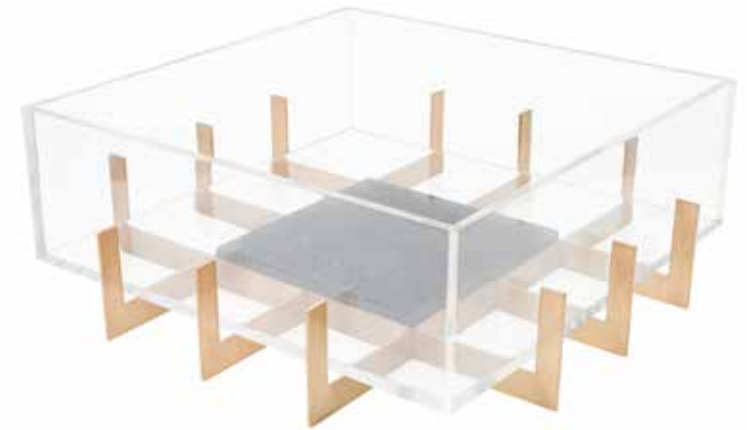

**CENTRO DE MESA FLOAT
QUADRADO EM ACRÍLICO**

DESIGN ARTHUR GUIMARÃES
ref: 3646MR7/24K
h: 9 cm
c: 44 cm
l: 44 cm

**ACRYLIC FLOAT SQUARE
CENTERPIECE**

DESIGN ARTHUR GUIMARÃES
ref: 3646MR7/24K
h: 3.5"
l: 17.3"
w: 17.3"